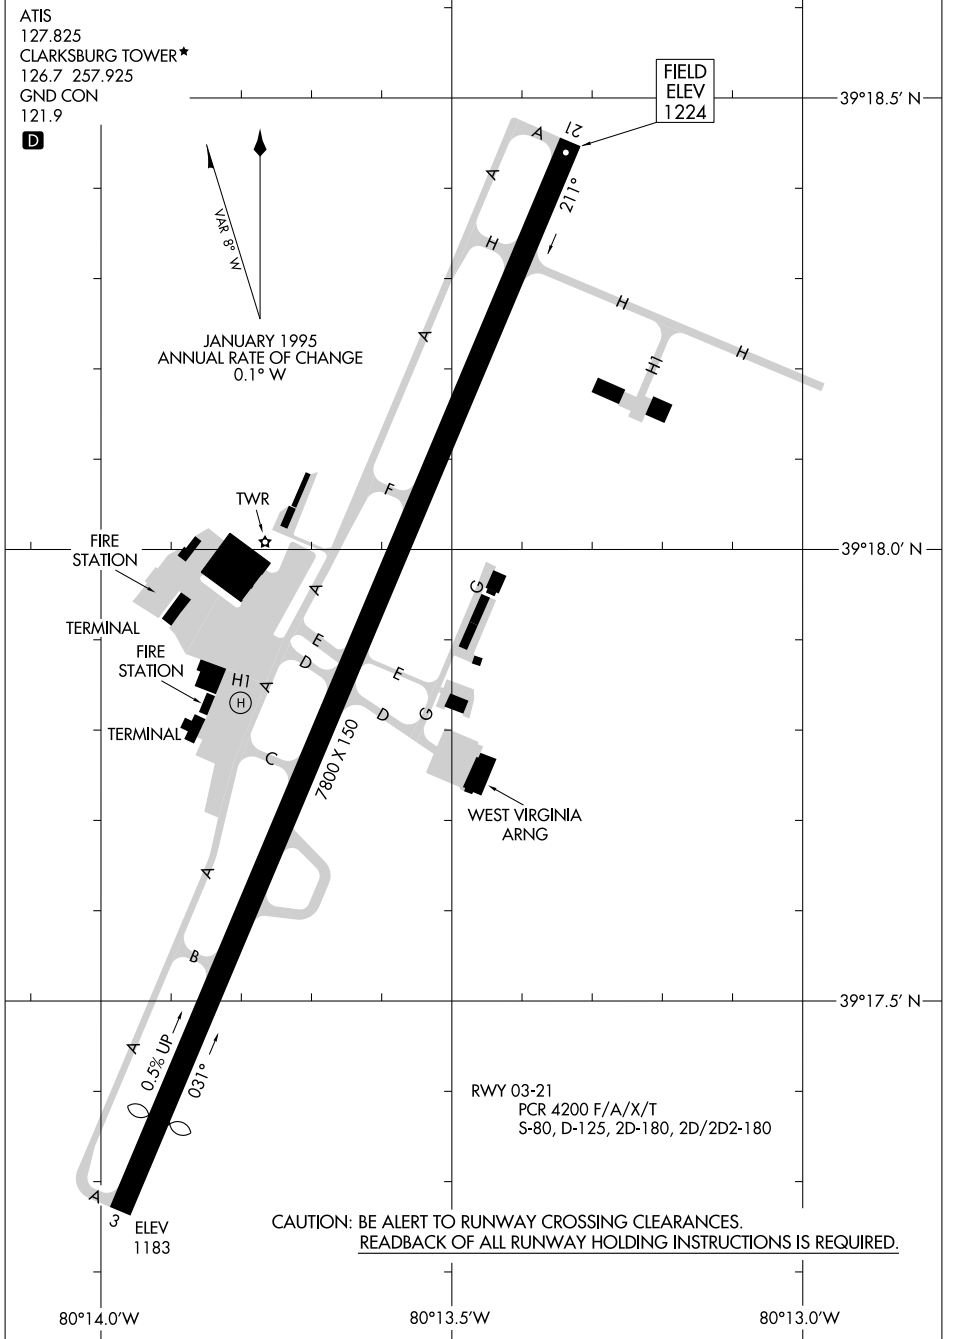

26134

AIRPORT DIAGRAM

NORTH CENTRAL WEST VIRGINIA (CKB)

AL-616 (FAA)

CLARKSBURG, WEST VIRGINIA

NE-4, 11 JUN 2026 to 09 JUL 2026

NE-4, 11 JUN 2026 to 09 JUL 2026

AIRPORT DIAGRAM