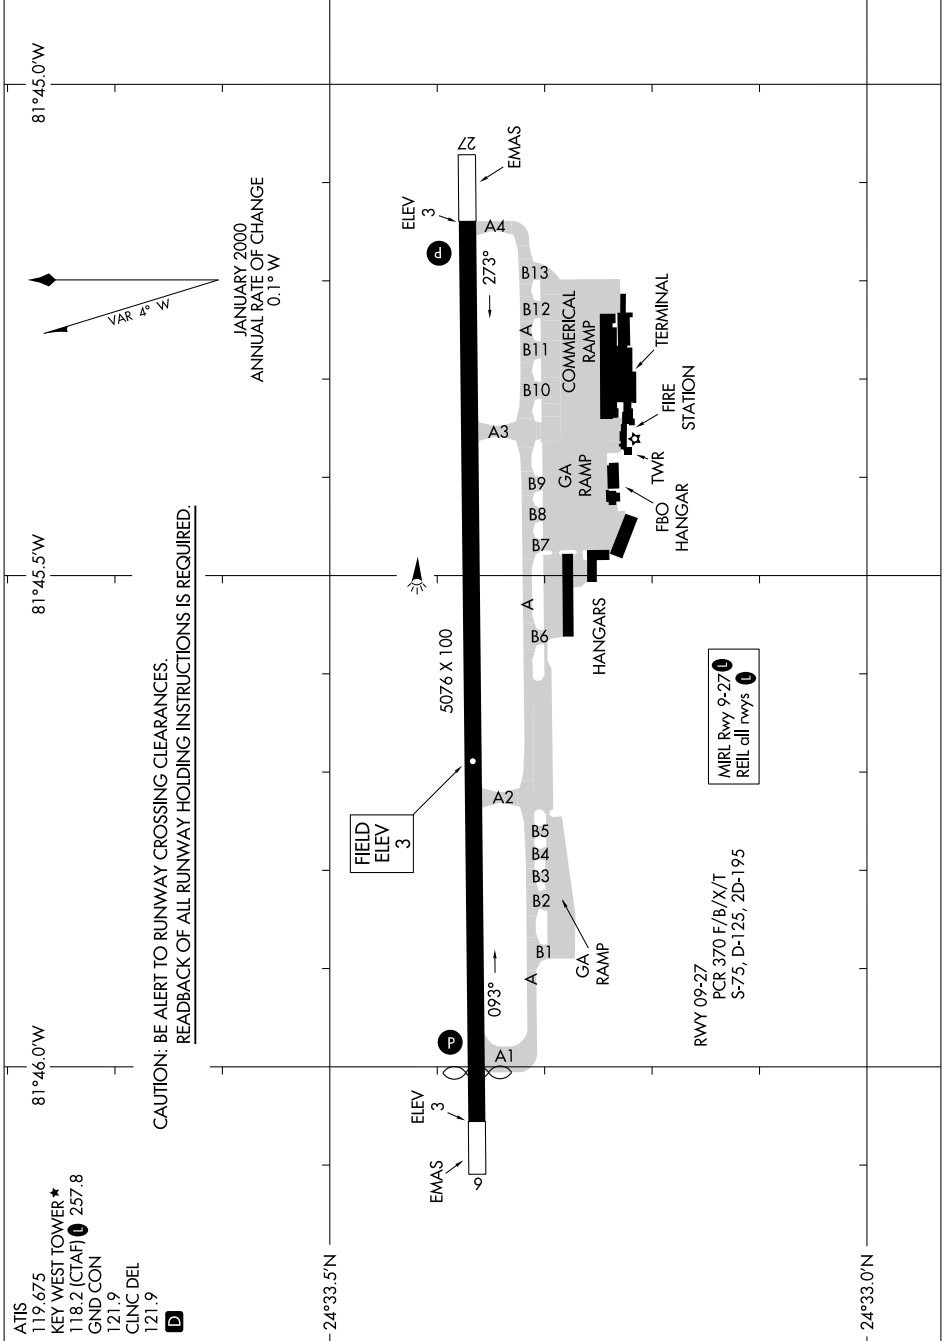

# AIRPORT DIAGRAM

AL-606 (FAA)

KEY WEST INTL (EYW)  
KEY WEST, FLORIDA

SE-3, 11 JUN 2026 to 09 JUL 2026

ATIS 119.675  
 KEY WEST TOWER ★ 118.2 (CTAF) 257.8  
 GND CON 121.9  
 CLNC DEL 121.9  
**D**

# AIRPORT DIAGRAM

KEY WEST, FLORIDA  
KEY WEST INTL (EYW)

SE-3, 11 JUN 2026 to 09 JUL 2026