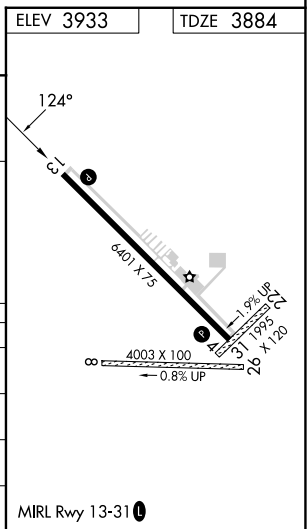

NC-1, 11 JUN 2026 to 09 JUL 2026

NC-1, 11 JUN 2026 to 09 JUL 2026