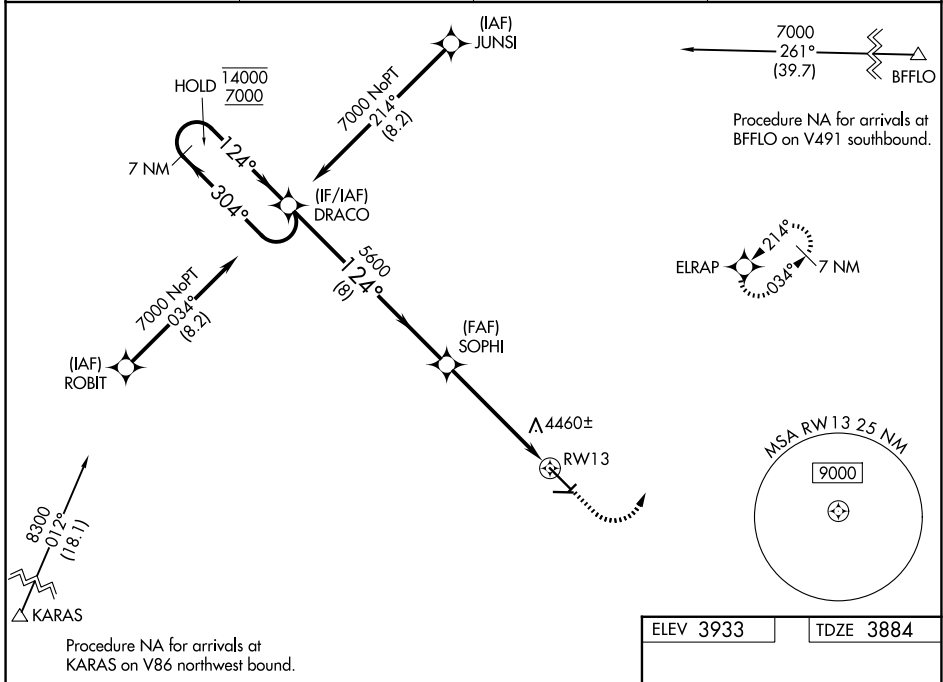

RNAV (GPS) RWY 13

BLACK HILLS-CLYDE ICE FLD (SPF)

RNP APCH.

⚠ Circling NA to Rwy 4, 8, 22 and 26. Rwy 13 helicopter visibility reduction below 3/4 SM NA. For uncompensated Baro-VNAV systems, LNAV/VNAV NA below -22°C or above 54°C.

❄ -30°C

MISSED APPROACH: Climb to 4600 then climbing left turn to ELRAP and hold, continue climb-in-hold to 7000.

AWOS-3 118.325	ELLSWORTH APP CON* 119.5 259.1	GCO 121.725	UNICOM 122.7 (CTAF) 📻
--------------------------	------------------------------------------	-----------------------	----------------------------------------

CATEGORY	A	B	C	D
LPV DA	4219-1 1/8	335 (300-1 1/8)		NA
LNAV/VNAV DA	4852-4	968 (1000-4)		NA
LNAV MDA	4720-1 836 (800-1)	4720-1 1/4 836 (800-1 1/4)	4720-2 1/2 836 (800-2 1/2)	NA
CIRCLING	4760-1 1/4 827 (900-1 1/4)	4920-1 1/2 987 (1000-1 1/2)	5540-3 1607 (1700-3)	NA