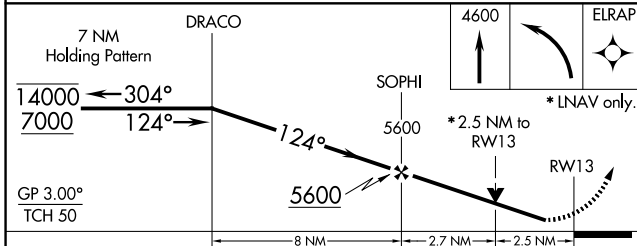

RNAV (GPS) RWY 13

BLACK HILLS-CLYDE ICE FLD (SPF)

RNP APCH.

⚠ Circling NA to Rwy 4, 8, 22 and 26. Rwy 13 helicopter visibility reduction below 3/4 SM NA. For uncompensated Baro-VNAV systems, LNAV/VNAV NA below -22°C or above 54°C.

❄ -30°C

MISSED APPROACH: Climb to 4600 then climbing left turn to ELRAP and hold, continue climb-in-hold to 7000.

AWOS-3 118.325	ELLSWORTH APP CON* 119.5 259.1	GCO 121.725	UNICOM 122.7 (CTAF) 📻
--------------------------	------------------------------------------	-----------------------	----------------------------------------