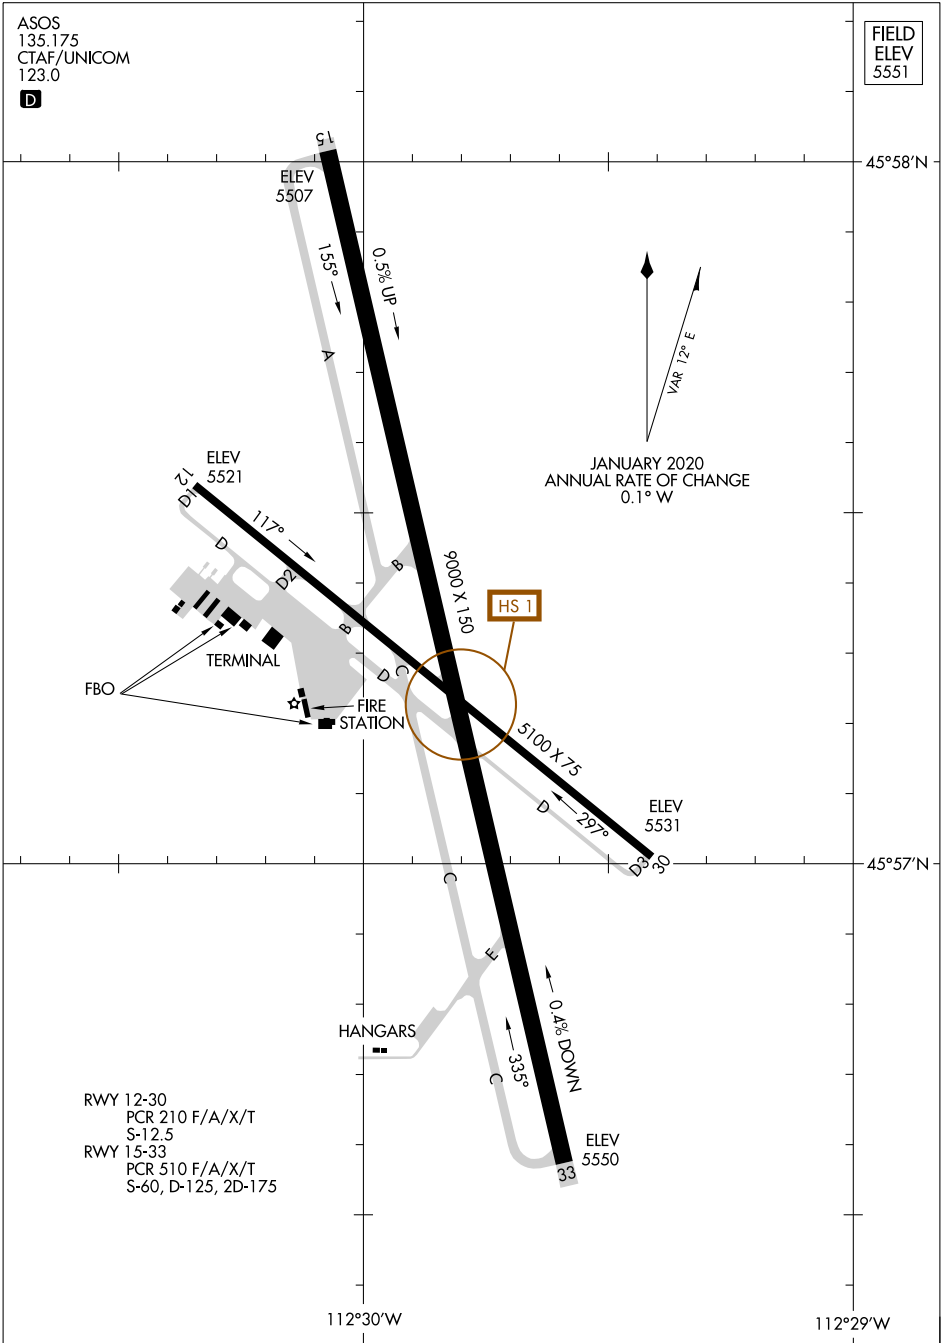

AIRPORT DIAGRAM

AL-588 (FAA)

BERT MOONEY (BTM)
BUTTE, MONTANA

ASOS
135.175
CTAF/UNICOM
123.0

FIELD
ELEV
5551

NW-1, 11 JUN 2026 to 09 JUL 2026

NW-1, 11 JUN 2026 to 09 JUL 2026

AIRPORT DIAGRAM

BUTTE, MONTANA
BERT MOONEY (BTM)