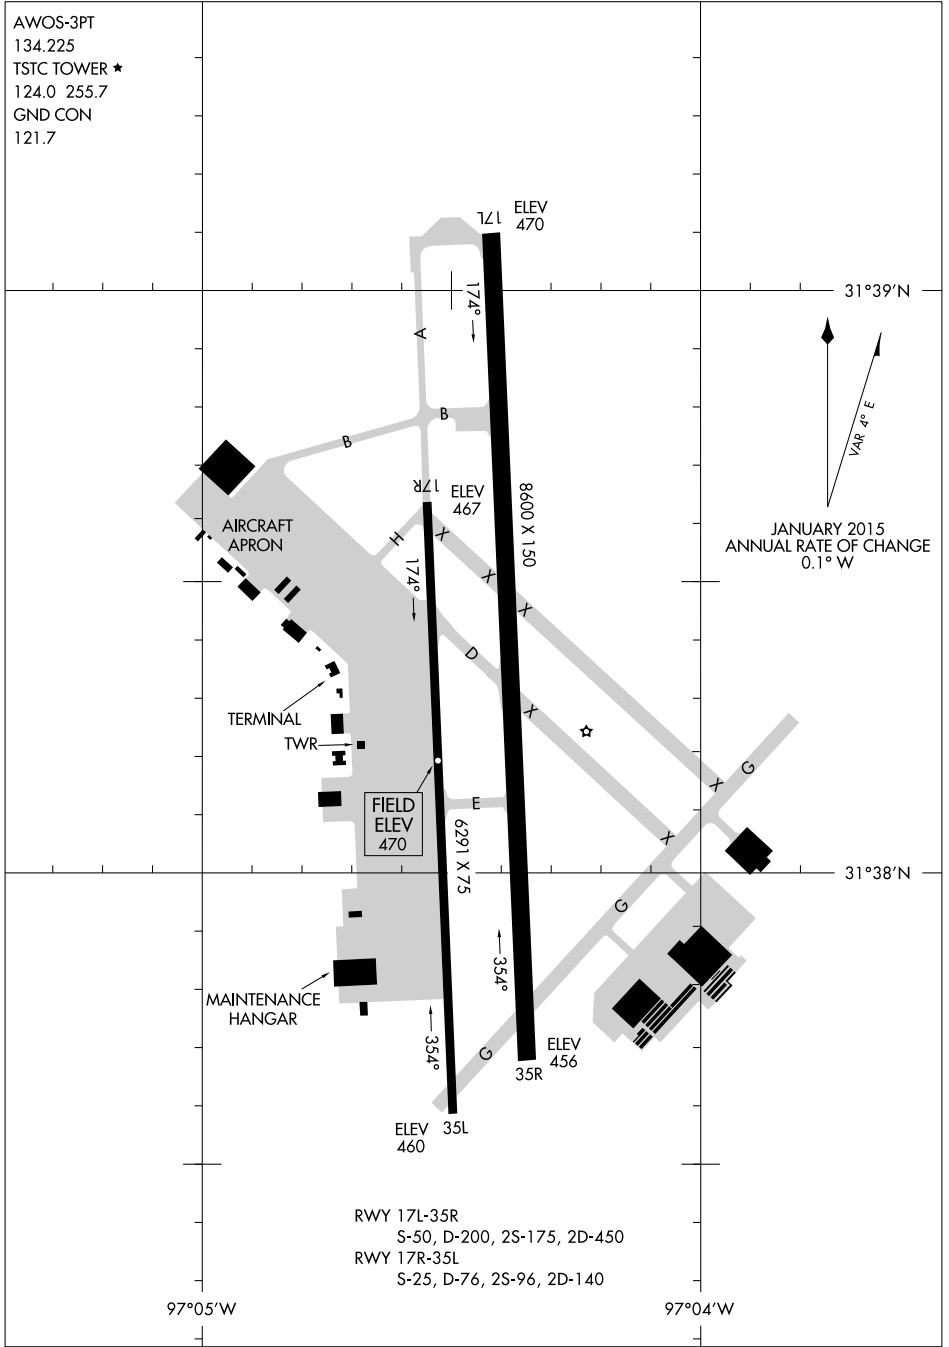

# AIRPORT DIAGRAM

AL-579 (FAA)

TSTC WACO (CNW)  
WACO, TEXAS

AWOS-3PT  
134.225  
TSTC TOWER ★  
124.0 255.7  
GND CON  
121.7

SC-3, 11 JUN 2026 to 09 JUL 2026

SC-3, 11 JUN 2026 to 09 JUL 2026

31°39'N  
31°38'N

VAR. 4° E

JANUARY 2015  
ANNUAL RATE OF CHANGE  
0.1° W

RWY 17L-35R  
S-50, D-200, 2S-175, 2D-450  
RWY 17R-35L  
S-25, D-76, 2S-96, 2D-140

97°05'W

97°04'W

# AIRPORT DIAGRAM

WACO, TEXAS  
TSTC WACO (CNW)