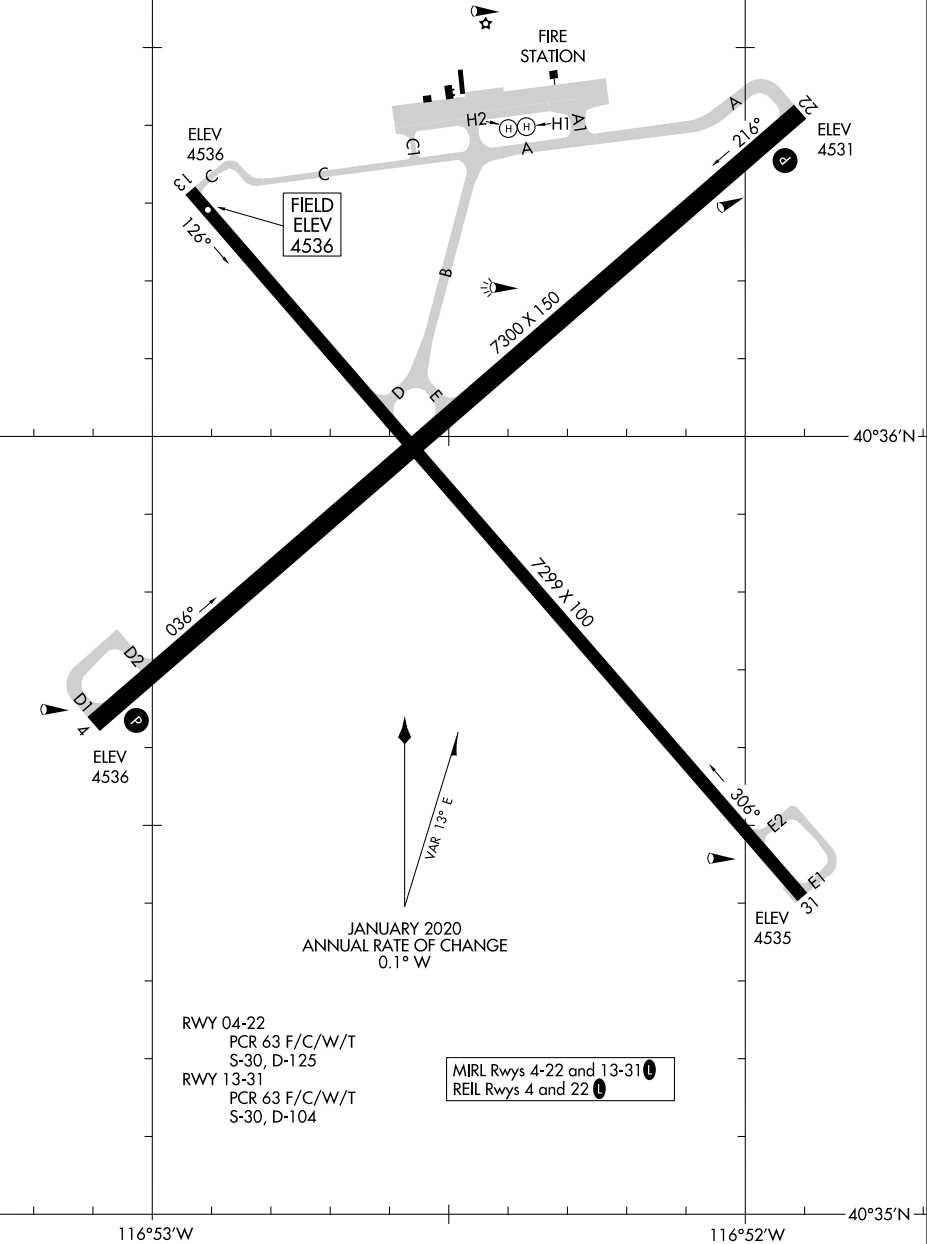

26134

AIRPORT DIAGRAM

AL-534 (FAA)

BATTLE MOUNTAIN (B.A.M)
BATTLE MOUNTAIN, NEVADA

AWOS-3
119.45
CTAF/UNICOM
122.8

SW-4, 11 JUN 2026 to 09 JUL 2026

SW-4, 11 JUN 2026 to 09 JUL 2026

RWY 04-22
PCR 63 F/C/W/T
S-30, D-125

RWY 13-31
PCR 63 F/C/W/T
S-30, D-104

MIRL Rwy 4-22 and 13-31
REIL Rwy 4 and 22

AIRPORT DIAGRAM

26134

BATTLE MOUNTAIN, NEVADA
BATTLE MOUNTAIN (B.A.M)