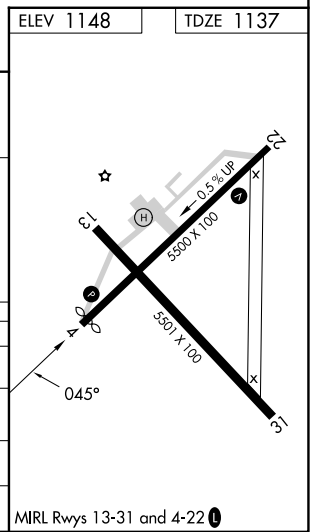

WAAS CH 78119 W04A	APP CRS 045°	Rwy Ldg TDZE Apt Elev	5289 1137 1148

RNAV (GPS) RWY 4

ROLLA NTL (VIH)

RNP APCH-GPS.

▼ Rwy 4 helicopter visibility reduction below 3/4 SM NA.
▲ For uncompensated Baro-VNAV systems, LNAV/VNAV NA below -17°C or above 54°C.

MISSED APPROACH: Climb to 3000 direct HYHOE and hold.

ASOS 119.025	KANSAS CITY CENTER 128.35 284.675	UNICOM 123.0 (CTAF) ①

NC-3, 11 JUN 2026 to 09 JUL 2026

NC-3, 11 JUN 2026 to 09 JUL 2026