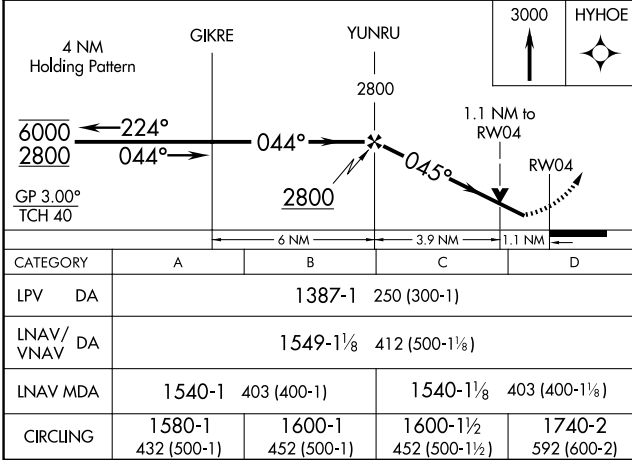

WAAS CH 78119 W04A	APP CRS 045°	Rwy Ldg TDZE Apt Elev	5289 1137 1148
--	------------------------	-----------------------------	---

RNAV (GPS) RWY 4

ROLLA NTL (VIH)

RNP APCH-GPS.

▼ Rwy 4 helicopter visibility reduction below 3/4 SM NA.
▲ For uncompensated Baro-VNAV systems, LNAV/VNAV NA below -17°C or above 54°C.

MISSED APPROACH: Climb to 3000 direct HYHOE and hold.

ASOS 119.025	KANSAS CITY CENTER 128.35 284.675	UNICOM 123.0 (CTAF) ①
------------------------	---	--

NC-3, 11 JUN 2026 to 09 JUL 2026

NC-3, 11 JUN 2026 to 09 JUL 2026