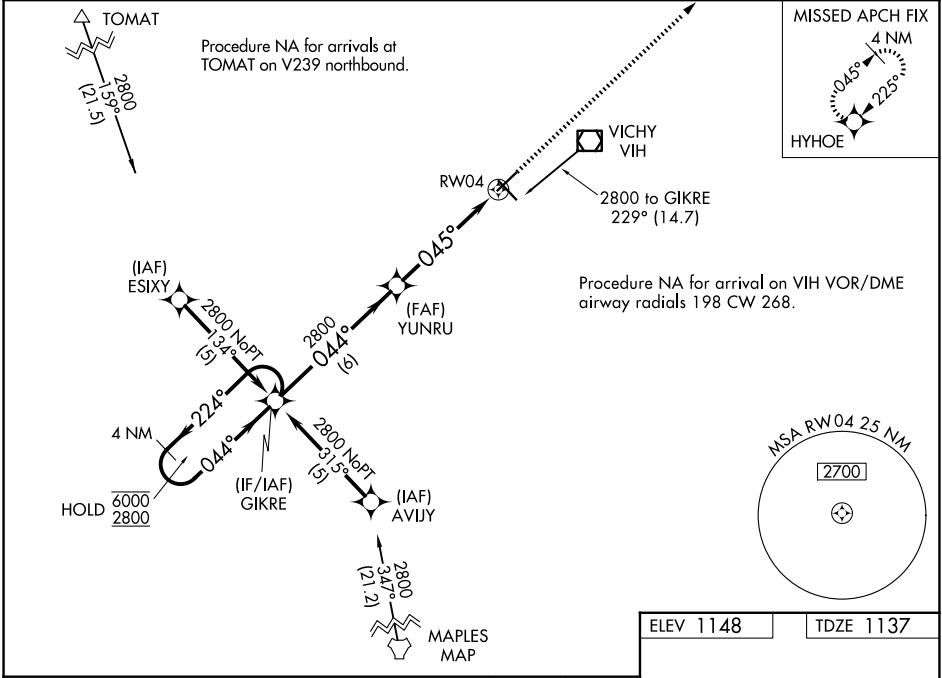

WAAS CH 78119 W04A	APP CRS 045°	Rwy Ldg TDZE Apt Elev	5289 1137 1148
--	------------------------	-----------------------------	---

RNAV (GPS) RWY 4

ROLLA NTL (VIH)

RNP APCH-GPS.

▼ Rwy 4 helicopter visibility reduction below 3/4 SM NA.
▲ For uncompensated Baro-VNAV systems, LNAV/VNAV NA below -17°C or above 54°C.

MISSED APPROACH: Climb to 3000 direct HYHOE and hold.

ASOS 119.025	KANSAS CITY CENTER 128.35 284.675	UNICOM 123.0 (CTAF) ①
------------------------	---	--

NC-3, 11 JUN 2026 to 09 JUL 2026

NC-3, 11 JUN 2026 to 09 JUL 2026