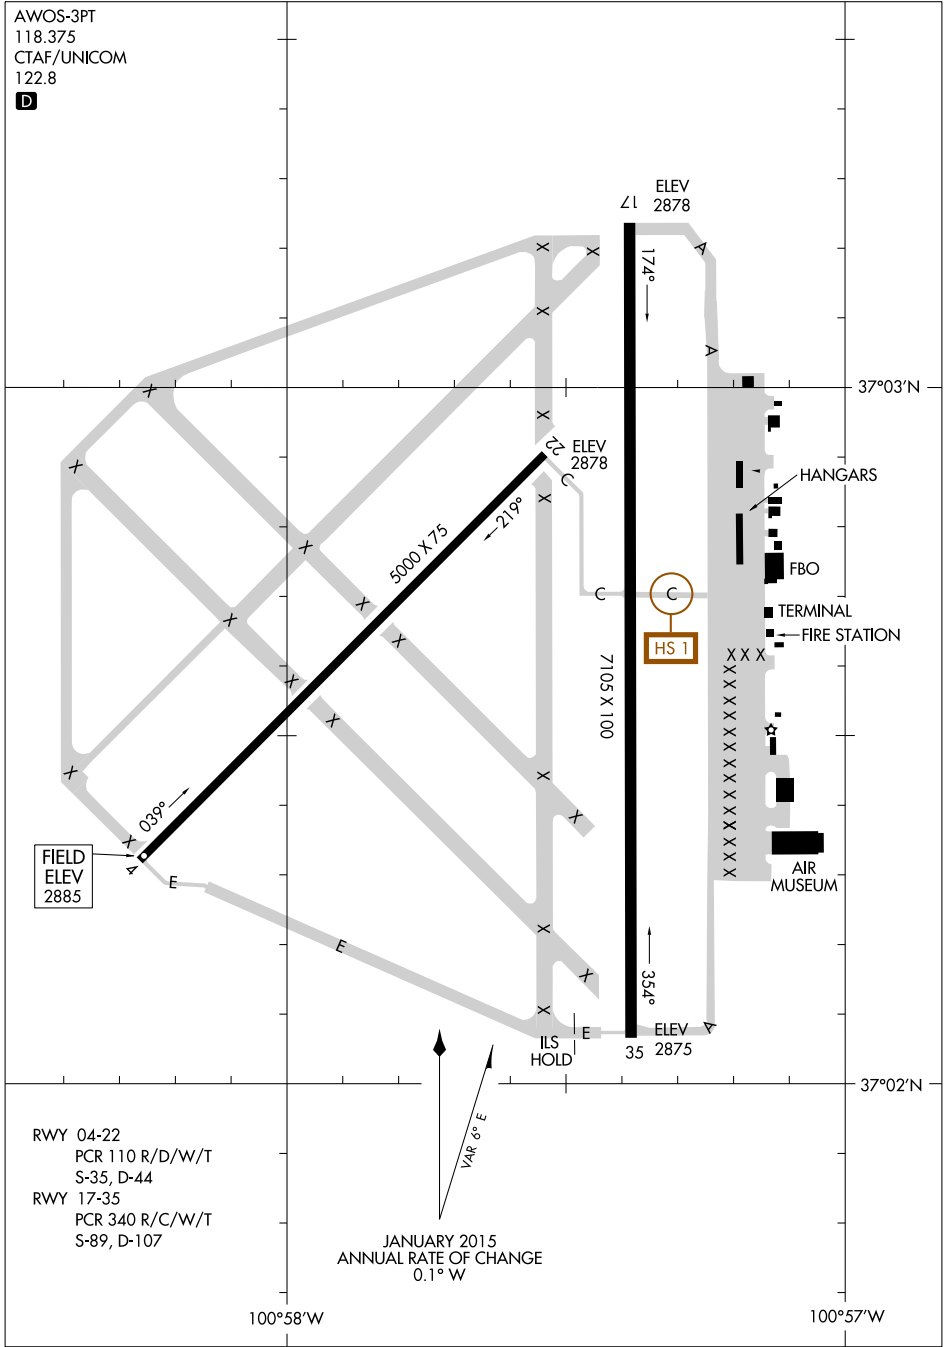

26134

AIRPORT DIAGRAM

AL-498 (FAA)

LIBERAL MID-AMERICA RGNL (LBL)
LIBERAL, KANSAS

AWOS-3PT
118.375
CTAF/UNICOM
122.8

NC-2, 11 JUN 2026 to 09 JUL 2026

NC-2, 11 JUN 2026 to 09 JUL 2026

FIELD
ELEV
2885

ELEV
2878

ELEV
2878

ELEV
2875

RWY 04-22
PCR 110 R/D/W/T
S-35, D-44

RWY 17-35
PCR 340 R/C/W/T
S-89, D-107

JANUARY 2015
ANNUAL RATE OF CHANGE
0.1° W

100°58'W

100°57'W

AIRPORT DIAGRAM

26134

LIBERAL, KANSAS
LIBERAL MID-AMERICA RGNL (LBL)