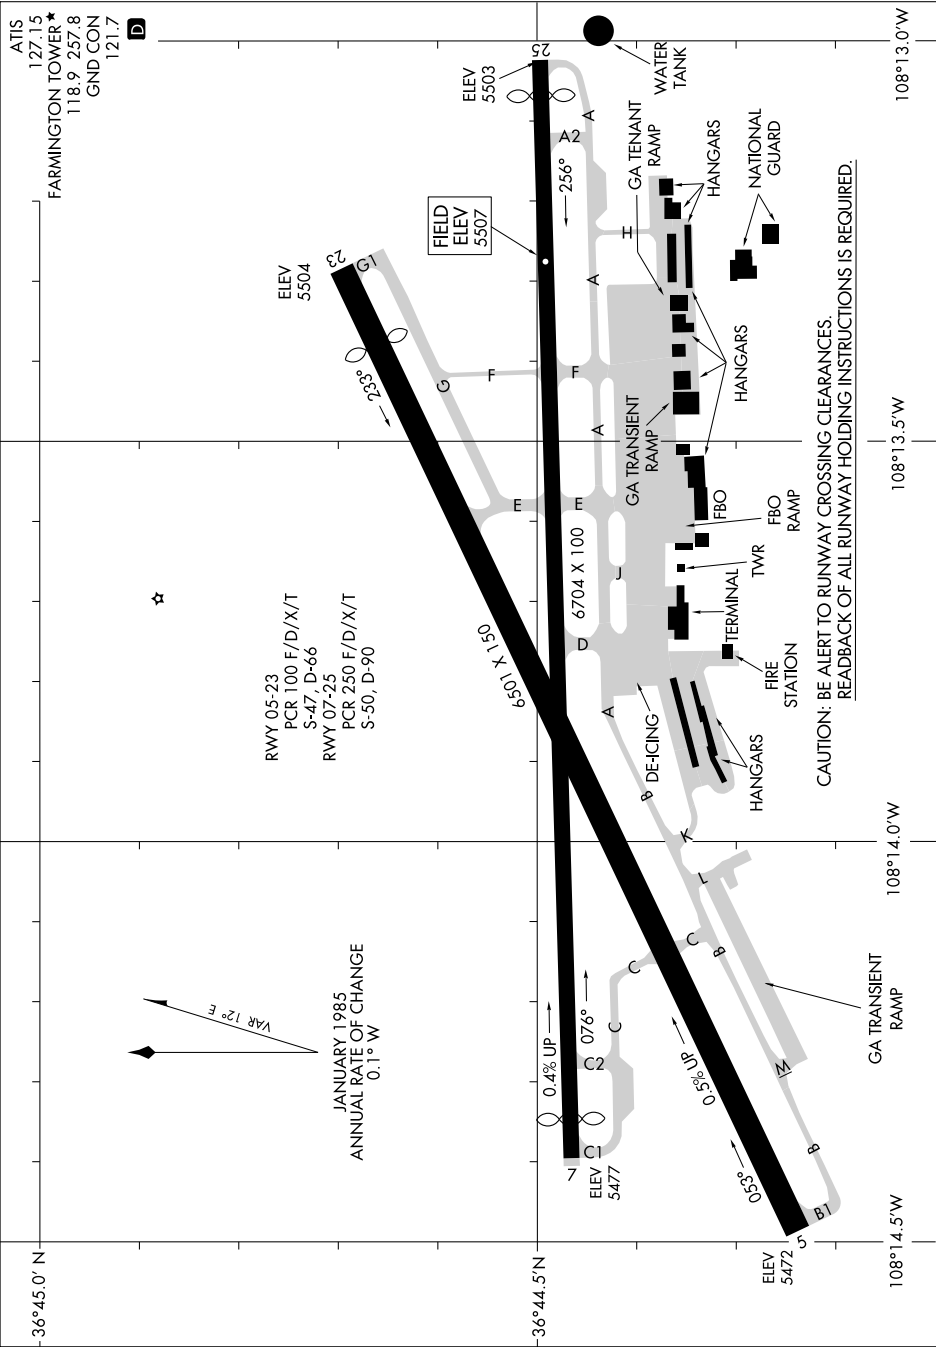

# AIRPORT DIAGRAM

AL-493 (FAA)

FOUR CORNERS RGNL (FMN)  
FARMINGTON, NEW MEXICO

SW-1, 11 JUN 2026 to 09 JUL 2026

SW-1, 11 JUN 2026 to 09 JUL 2026

# AIRPORT DIAGRAM

FARMINGTON, NEW MEXICO  
FOUR CORNERS RGNL (FMN)