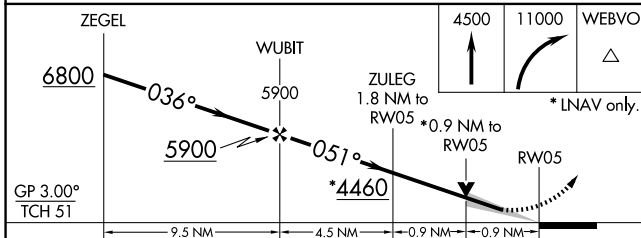

WAAS CH 86737 W05A	APP CRS 051°	Rwy Ldg TDZE Apt Elev	5300 3854 3858
--	------------------------	-----------------------------	---

RNAV (GPS) RWY 5

CUT BANK INTL (CTB)

⚠ For uncompensated Baro-VNAV systems, LNAV/VNAV NA below -25°C (-13°F) or above 51°C (124°F).
❄ -28°C
 DME/DME RNP-0.3 NA.

MISSED APPROACH: Climb to 4500 then climbing right turn to 11000 direct WEBVO and hold.

ASOS 119.025	SALT LAKE CITY CENTER 133.4 285.4	UNICOM 123.0 (CTAF) 0
------------------------	---	---------------------------------