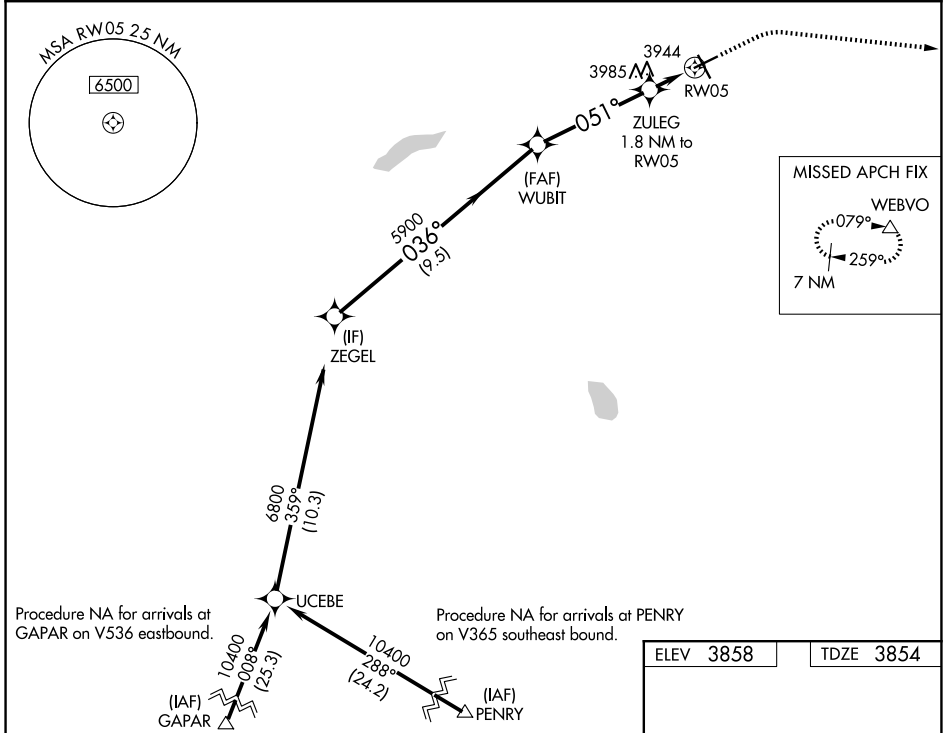

WAAS CH 86737 W05A	APP CRS 051°	Rwy Ldg TDZE Apt Elev	5300 3854 3858
--	------------------------	-----------------------------	---

RNAV (GPS) RWY 5

CUT BANK INTL (CTB)

⚠ For uncompensated Baro-VNAV systems, LNAV/VNAV NA below -25°C (-13°F) or above 51°C (124°F).
❄ -28°C
 DME/DME RNP-0.3 NA.

MISSED APPROACH: Climb to 4500 then climbing right turn to 11000 direct WEBVO and hold.

ASOS 119.025	SALT LAKE CITY CENTER 133.4 285.4	UNICOM 123.0 (CTAF) 0
------------------------	---	---------------------------------

CATEGORY	A	B	C	D
LPV DA		4054-1	200 (200-1)	
LNAV/VNAV DA		4104-1	250 (300-1)	
LNAV MDA		4200-1	346 (400-1)	
CIRCLING	4280-1 422 (500-1)	4320-1 462 (500-1)	4400-1½ 542 (600-1½)	4620-2½ 762 (800-2½)

NW-1, 11 JUN 2026 to 09 JUL 2026

NW-1, 11 JUN 2026 to 09 JUL 2026