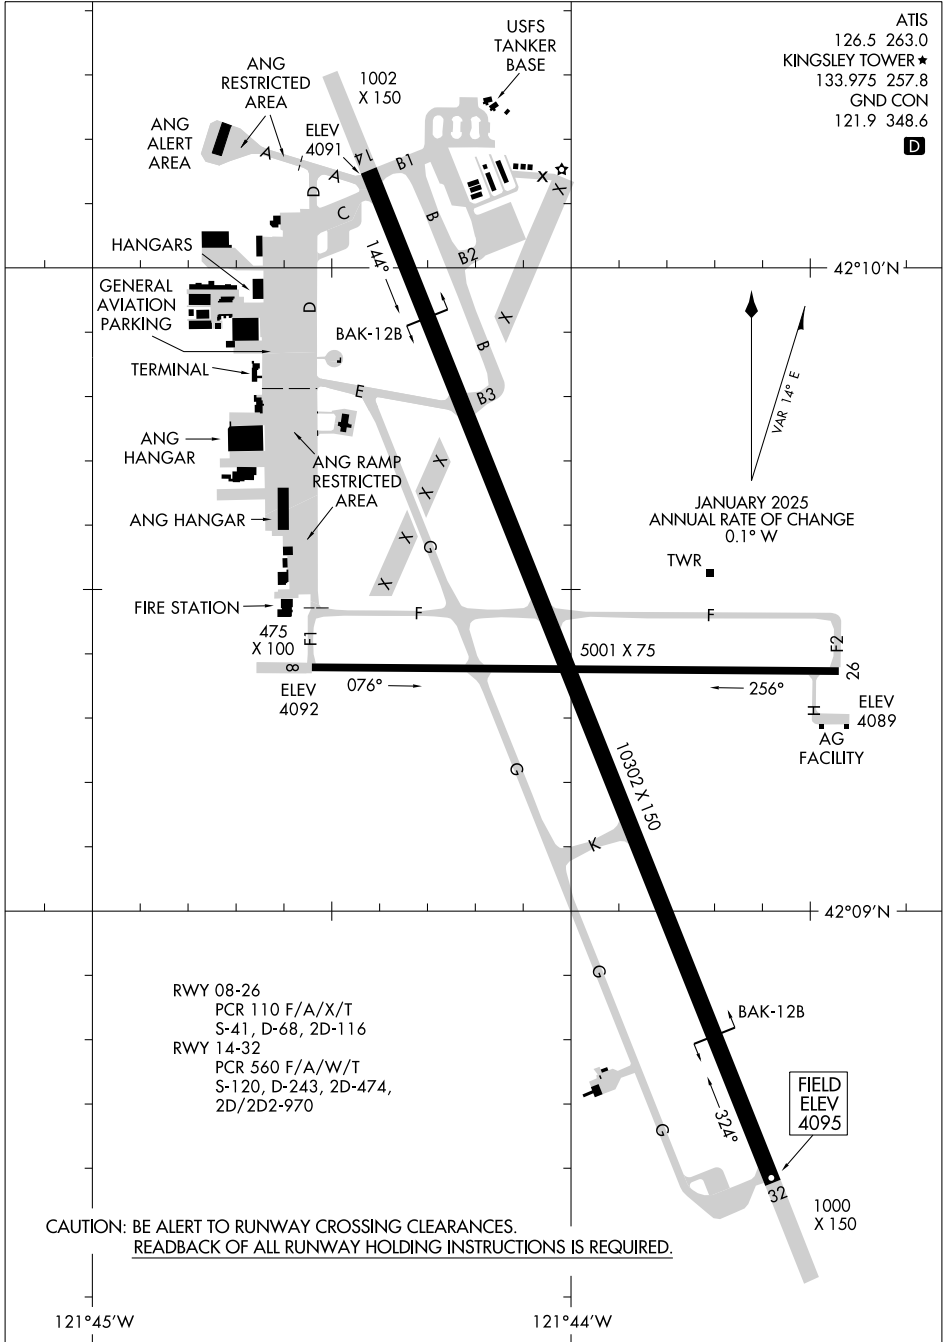

AIRPORT DIAGRAM

AL-473 (FAA)

CRATER LAKE/KLAMATH RGNL (LMT)
KLAMATH FALLS, OREGON

NW-1, 11 JUN 2026 to 09 JUL 2026

NW-1, 11 JUN 2026 to 09 JUL 2026

CAUTION: BE ALERT TO RUNWAY CROSSING CLEARANCES.
READBACK OF ALL RUNWAY HOLDING INSTRUCTIONS IS REQUIRED.

AIRPORT DIAGRAM

KLAMATH FALLS, OREGON
CRATER LAKE/KLAMATH RGNL (LMT)