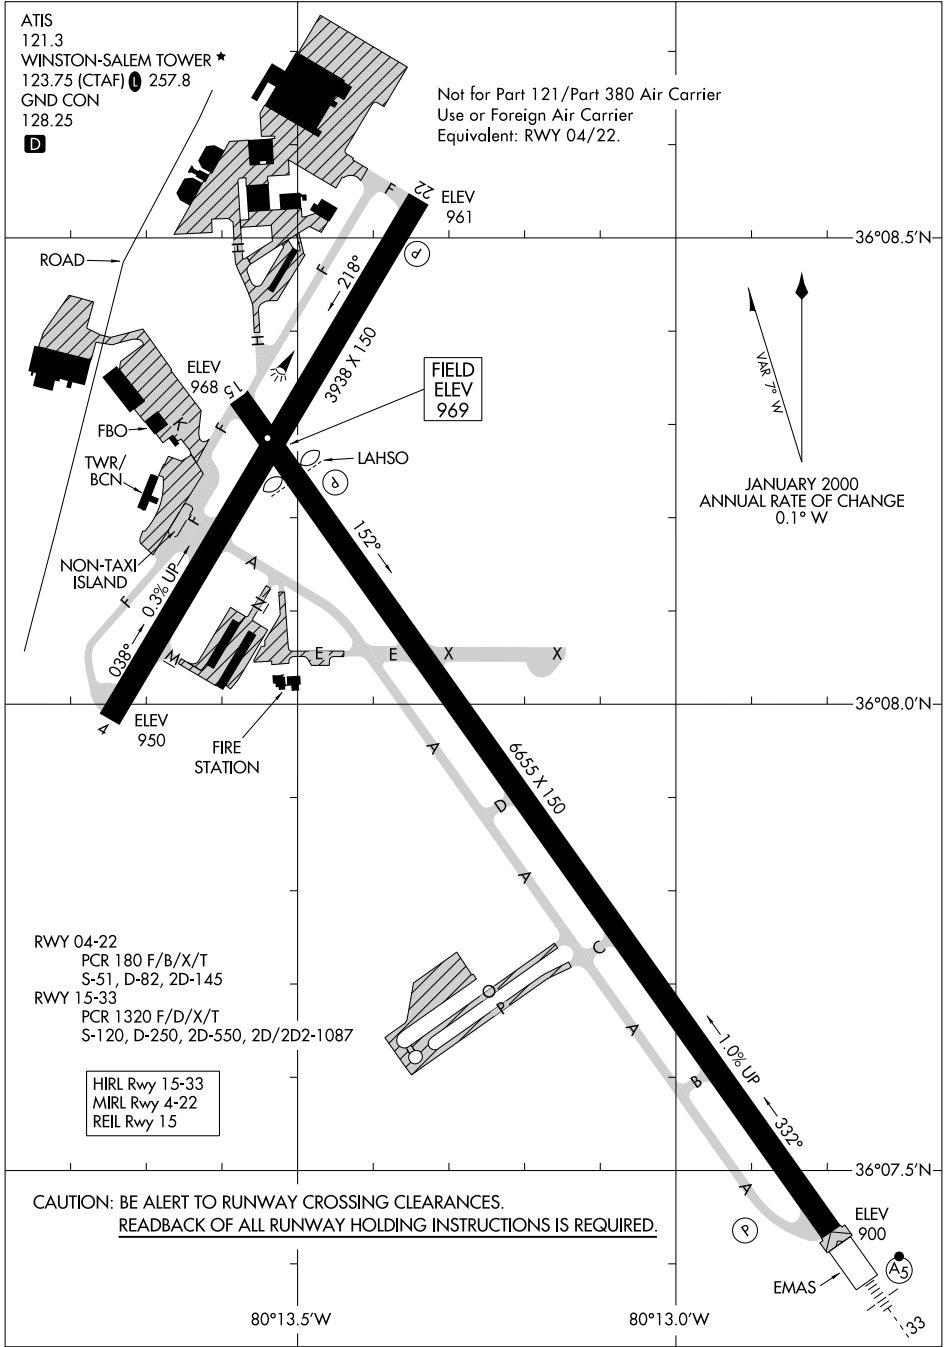

AIRPORT DIAGRAM

AL-463 (FAA)

SMITH REYNOLDS (INT)
WINSTON SALEM, NORTH CAROLINA

SE-2, 11 JUN 2026 to 09 JUL 2026

SE-2, 11 JUN 2026 to 09 JUL 2026

AIRPORT DIAGRAM

WINSTON SALEM, NORTH CAROLINA
SMITH REYNOLDS (INT)