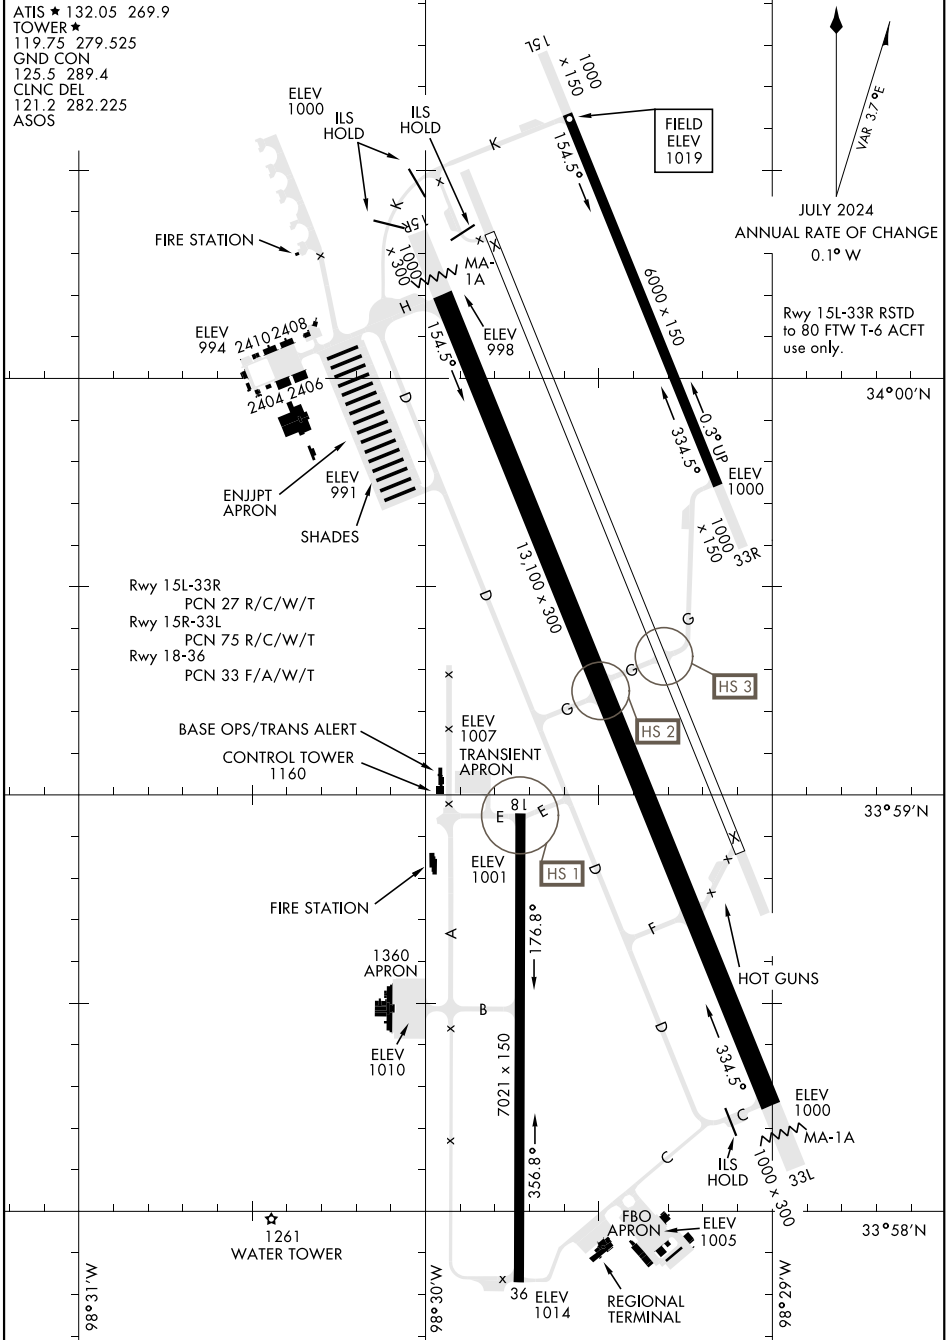

AIRPORT DIAGRAM

ATIS ★ 132.05 269.9
 TOWER ★ 119.75 279.525
 GND CON 125.5 289.4
 CLNC DEL 121.2 282.225
 ASOS

SC-2, 11 JUN 2026 to 09 JUL 2026

SC-2, 11 JUN 2026 to 09 JUL 2026

AIRPORT DIAGRAM