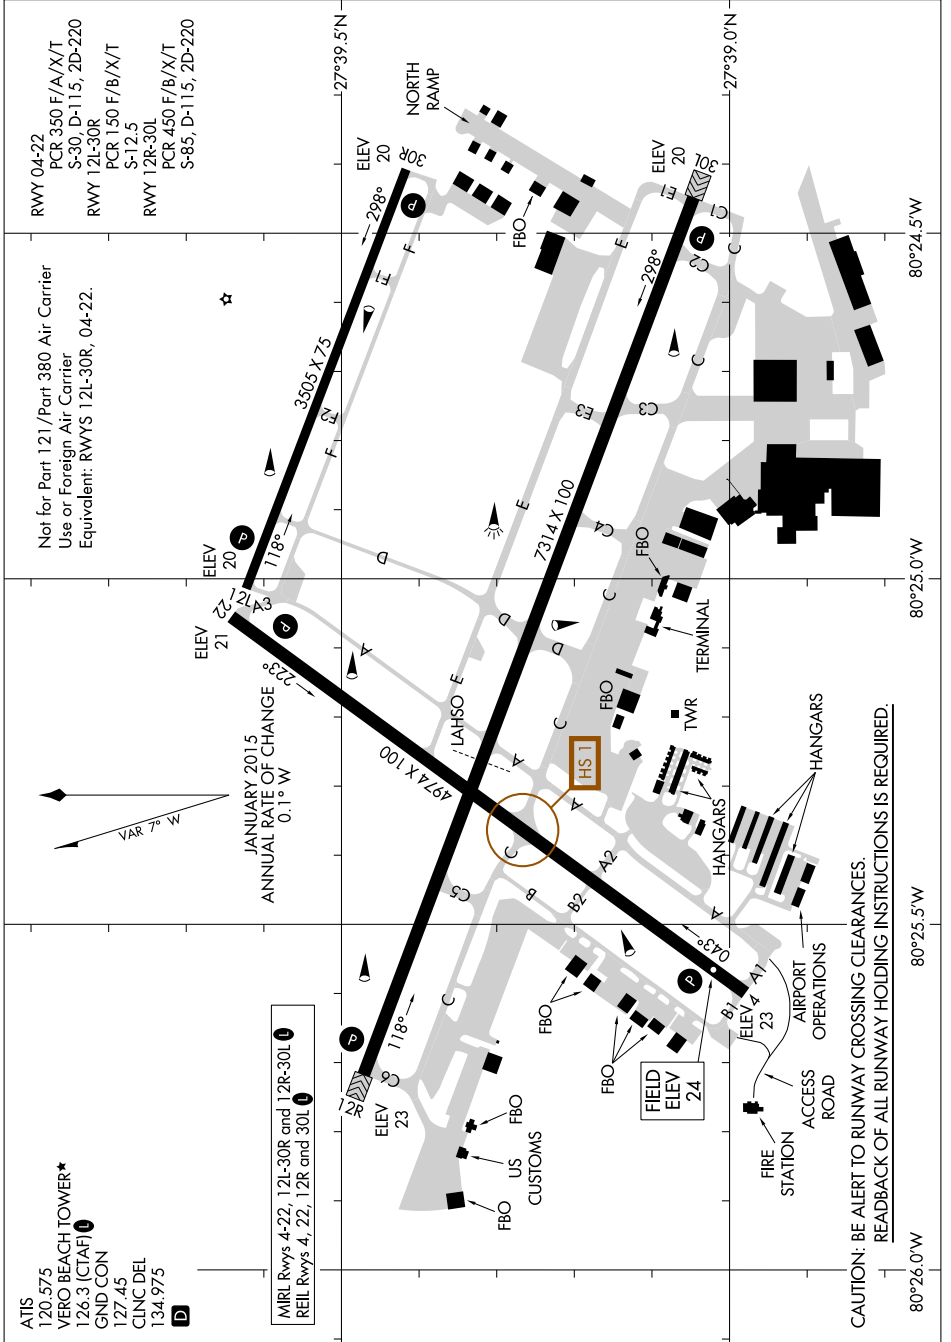

AIRPORT DIAGRAM

AL-437 (FAA)

VERO BEACH RGNL (V.R.B)
VERO BEACH, FLORIDA

SE-3, 11 JUN 2026 to 09 JUL 2026

SE-3, 11 JUN 2026 to 09 JUL 2026

ATIS 120.575
 VERO BEACH TOWER* 124.3 (CTAF)
 GND CON 127.45
 CLNC DEL 134.975

D

MIRL Rwy 4-22, 12L-30R and 12R-30L
 REIL Rwy 4, 22, 12R and 30L

CAUTION: BE ALERT TO RUNWAY CROSSING CLEARANCES.
 READBACK OF ALL RUNWAY HOLDING INSTRUCTIONS IS REQUIRED.

AIRPORT DIAGRAM

VERO BEACH, FLORIDA
VERO BEACH RGNL (V.R.B)