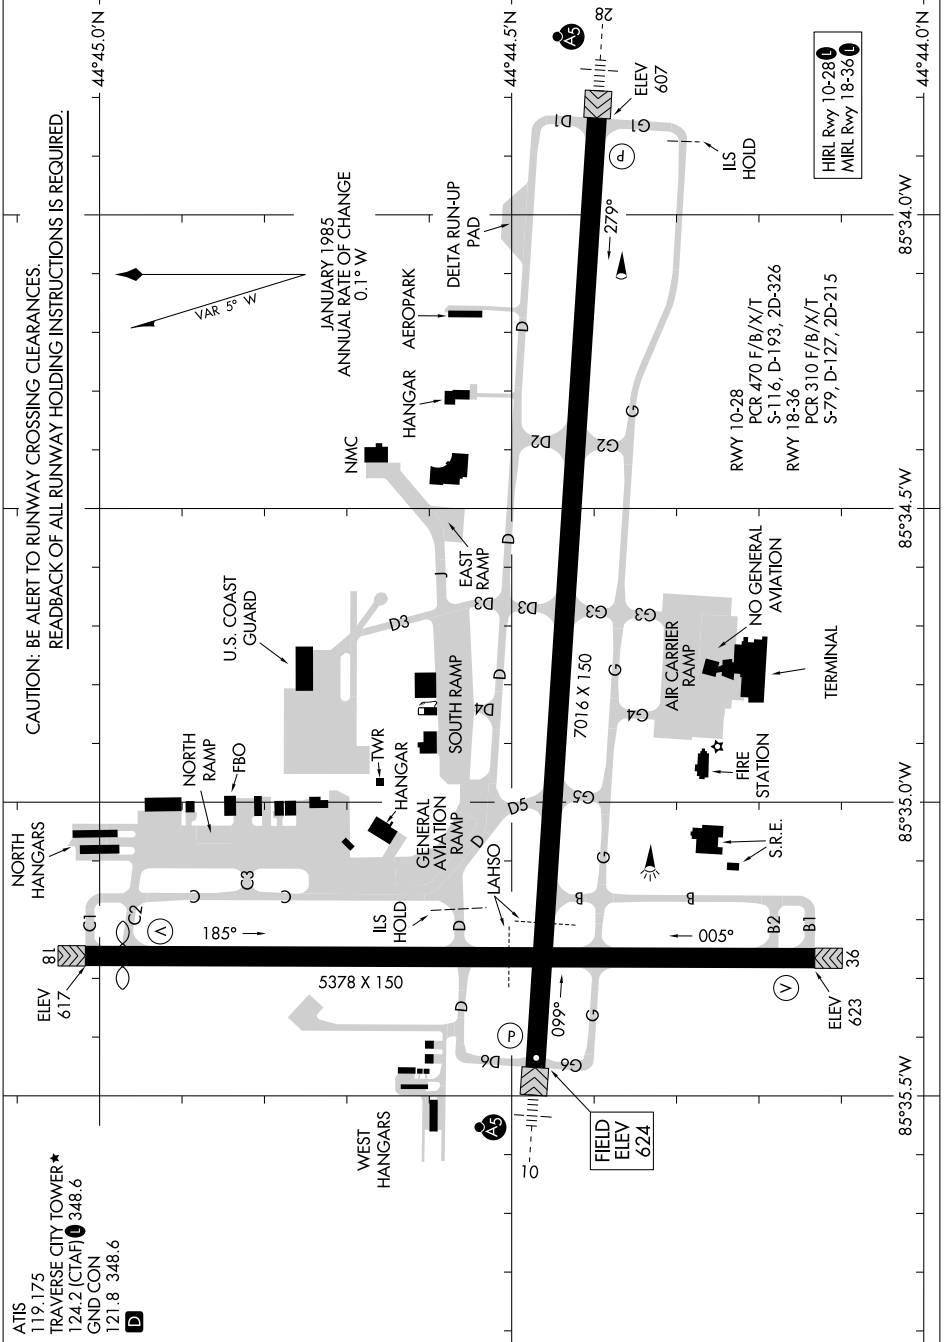

AIRPORT DIAGRAM

AL-425 (FAA)

CHERRY CAPITAL (TVC)
TRAVERSE CITY, MICHIGAN

EC-1, 11 JUN 2026 to 09 JUL 2026

EC-1, 11 JUN 2026 to 09 JUL 2026

AIRPORT DIAGRAM

TRAVERSE CITY, MICHIGAN
CHERRY CAPITAL (TVC)