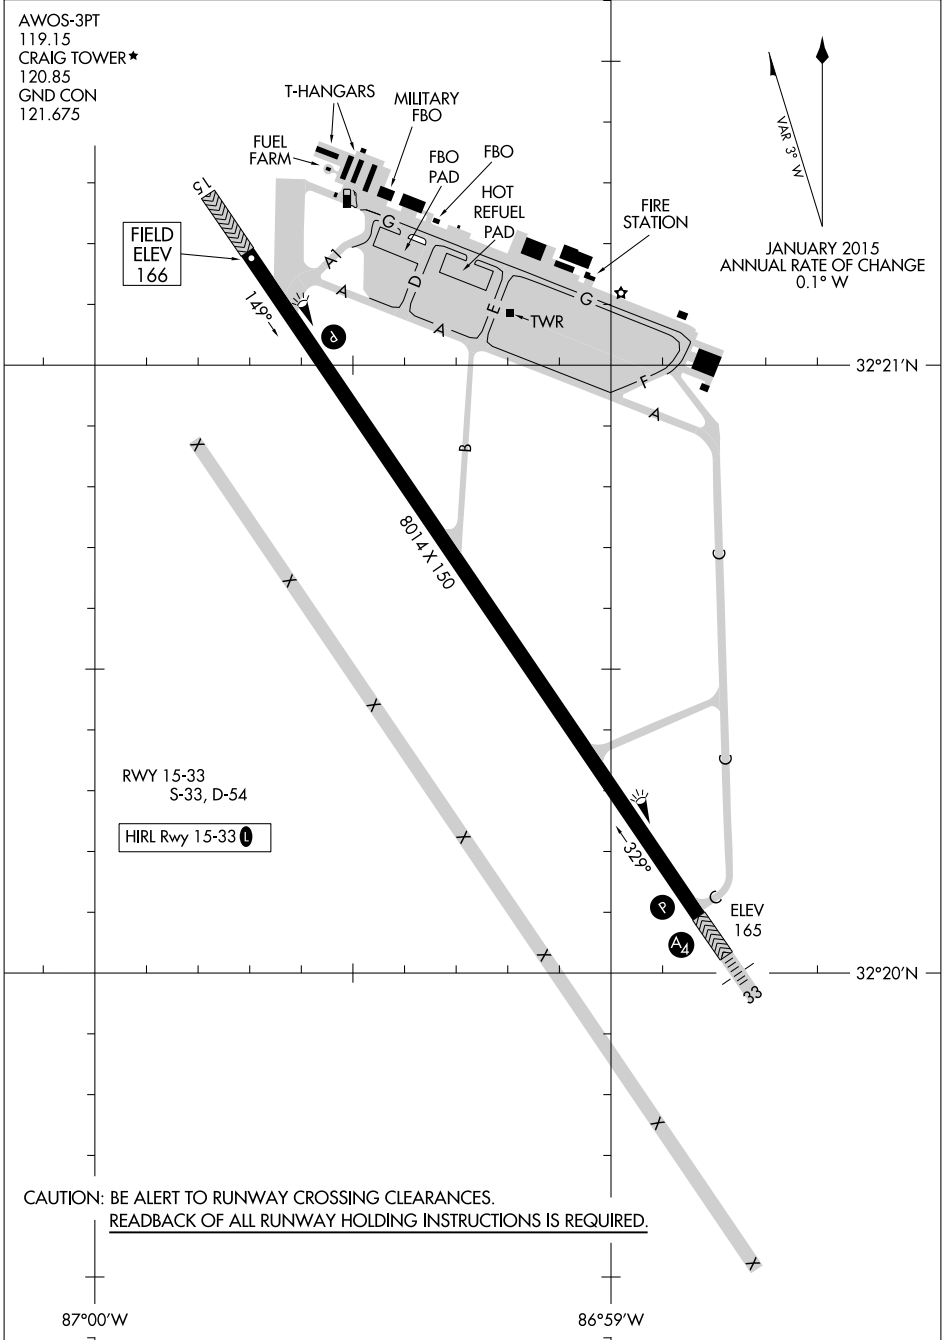

26134

AIRPORT DIAGRAM

AL-387 (FAA)

CRAIG FLD (SE/M)
SELMA, ALABAMA

SE-4, 11 JUN 2026 to 09 JUL 2026

SE-4, 11 JUN 2026 to 09 JUL 2026

AIRPORT DIAGRAM

26134