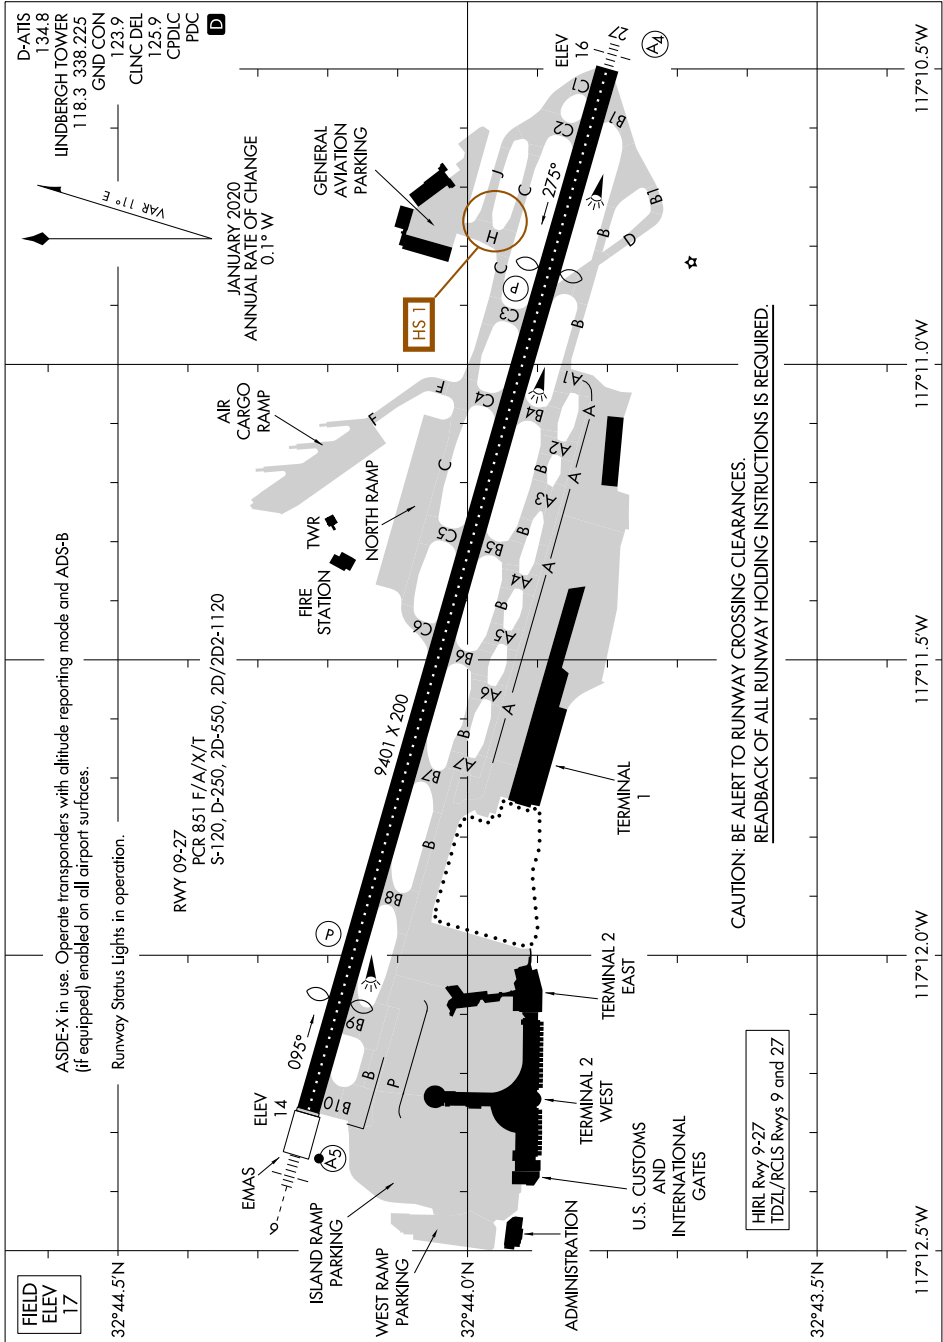

AIRPORT DIAGRAM

AL-373 (FAA)

SAN DIEGO INTL (SAN)
SAN DIEGO, CALIFORNIA

SW-3, 11 JUN 2026 to 09 JUL 2026

AIRPORT DIAGRAM

SAN DIEGO, CALIFORNIA
SAN DIEGO INTL (SAN)

SW-3, 11 JUN 2026 to 09 JUL 2026