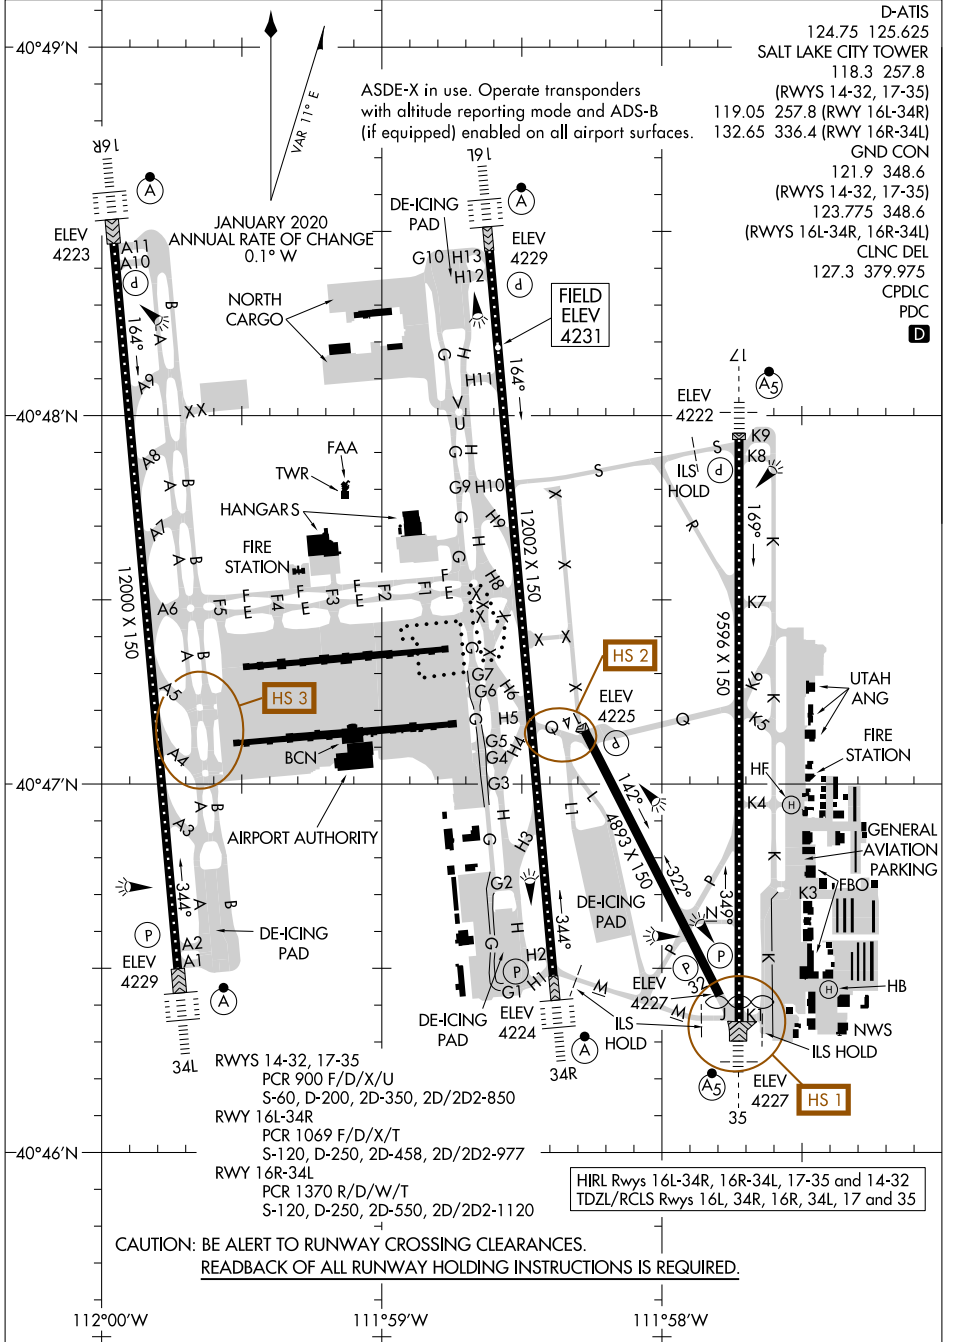

# AIRPORT DIAGRAM

AL-365 (FAA)

SALT LAKE CITY INTL (SLC)  
SALT LAKE CITY, UTAH

SW-4, 11 JUN 2026 to 09 JUL 2026

SW-4, 11 JUN 2026 to 09 JUL 2026

# AIRPORT DIAGRAM

SALT LAKE CITY, UTAH  
SALT LAKE CITY INTL (SLC)