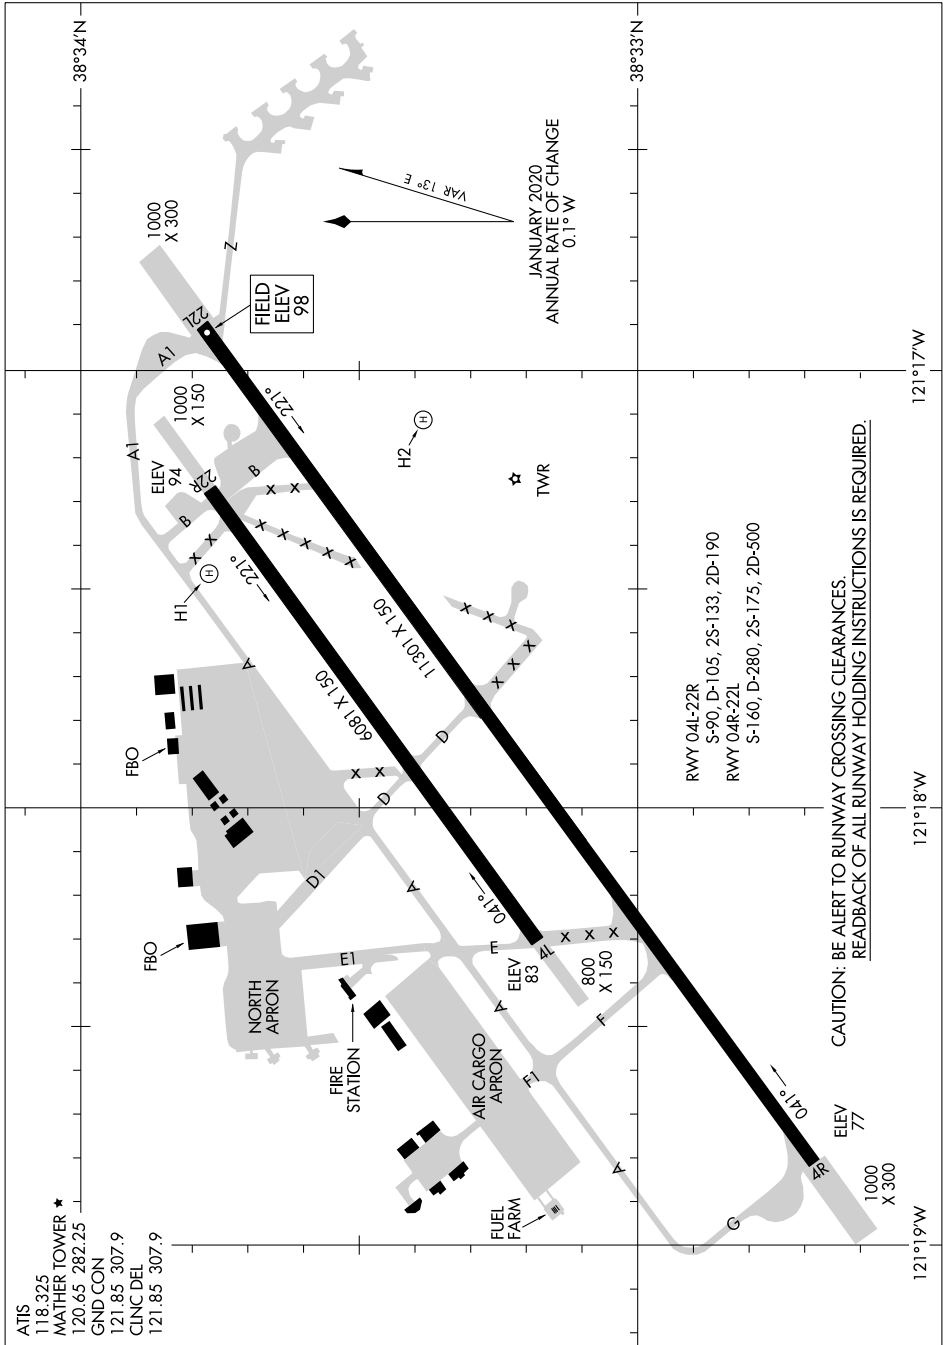

AIRPORT DIAGRAM

AL-356 (FAA)

SACRAMENTO MATHER (MHR)
SACRAMENTO, CALIFORNIA

SW-2, 11 JUN 2026 to 09 JUL 2026

SW-2, 11 JUN 2026 to 09 JUL 2026

AIRPORT DIAGRAM

SACRAMENTO, CALIFORNIA
SACRAMENTO MATHER (MHR)