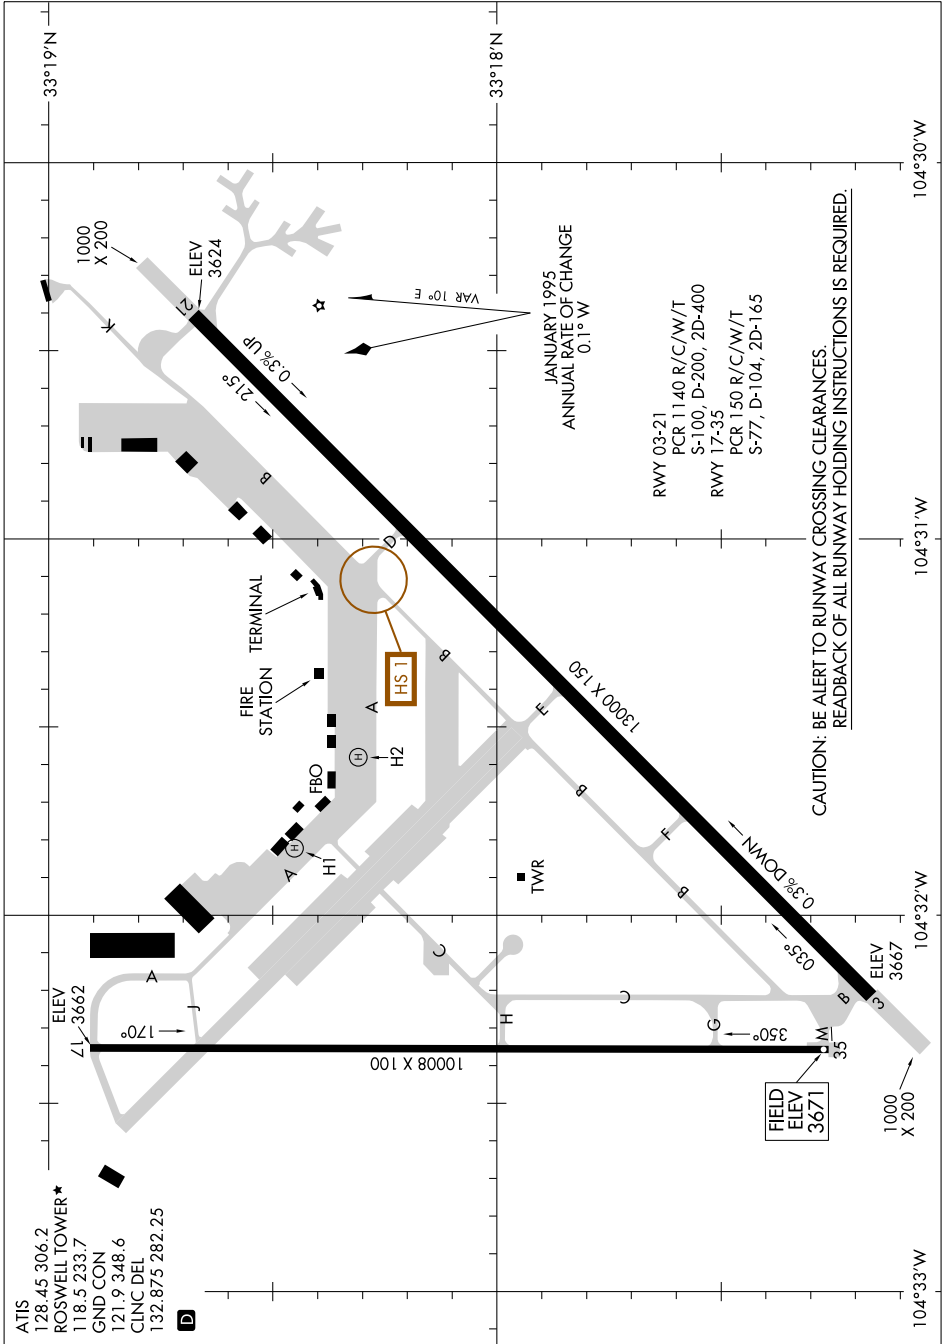

# AIRPORT DIAGRAM

AL-354 (FAA)

ROSWELL AIR CENTER (ROW)  
ROSWELL, NEW MEXICO

SW-1, 11 JUN 2026 to 09 JUL 2026

SW-1, 11 JUN 2026 to 09 JUL 2026

# AIRPORT DIAGRAM

ROSWELL, NEW MEXICO  
ROSWELL AIR CENTER (ROW)