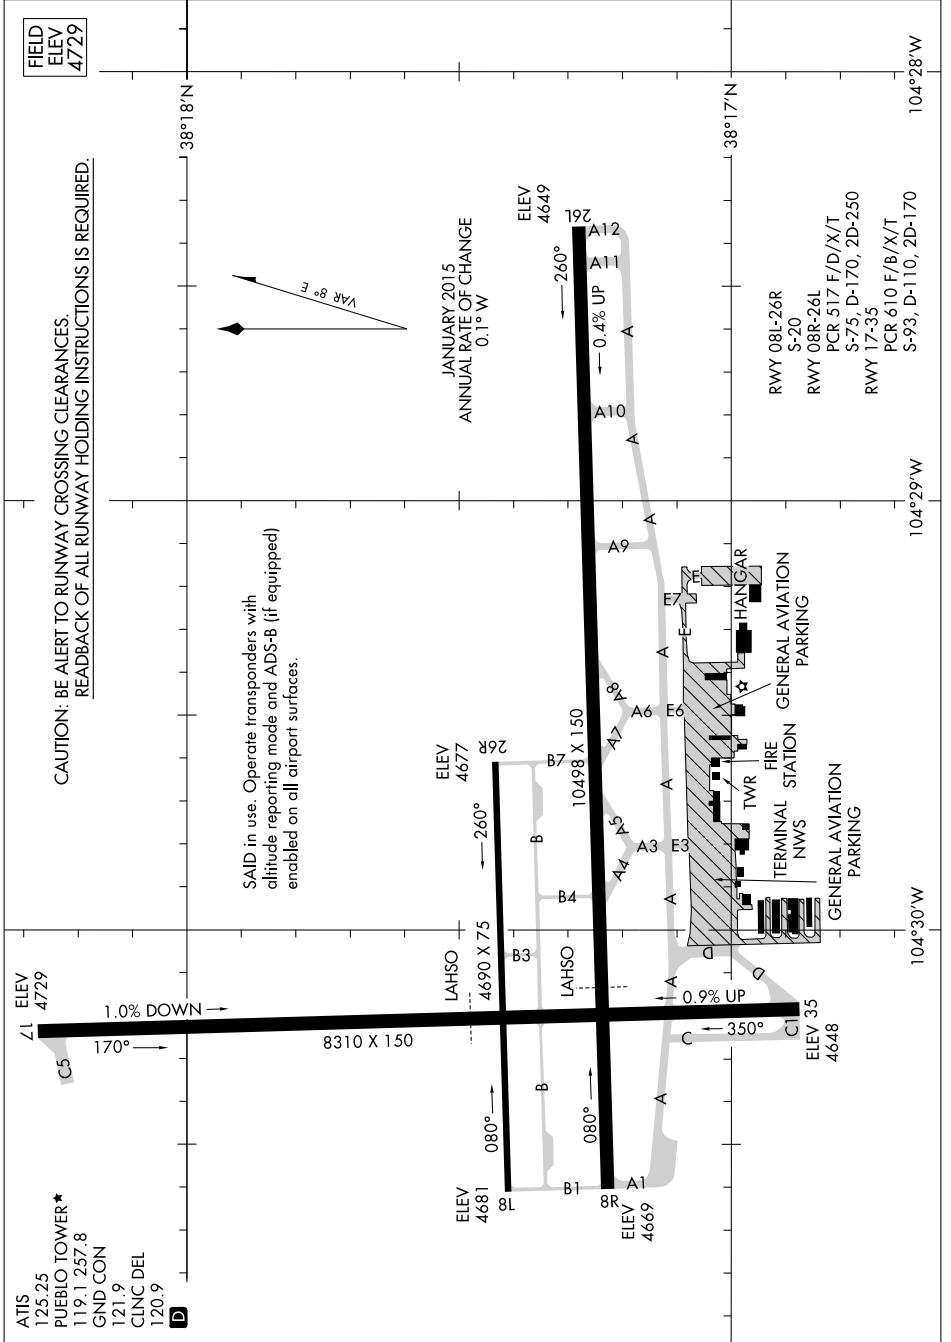

AIRPORT DIAGRAM

AL-334 (FAA)

PUEBLO MEML (PTJB)
PUEBLO, COLORADO

9200 JUN 60 to 0200 JUN 2026 to 09 11 17-WS

AIRPORT DIAGRAM

PUEBLO, COLORADO
PUEBLO MEML (PTJB)

SW-1, 11 JUN 2026 to 09 JUL 2026