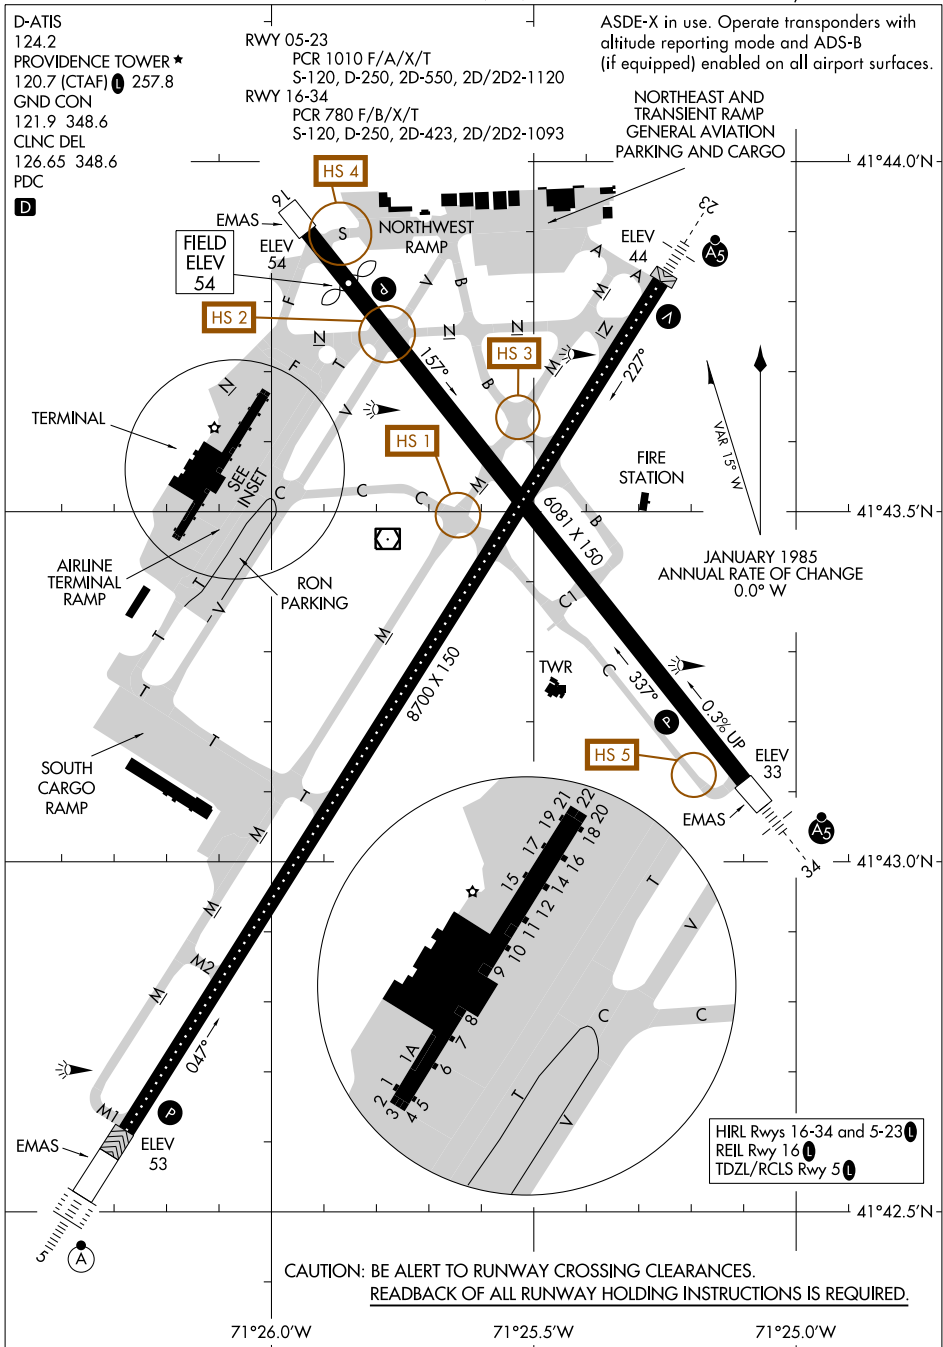

AIRPORT DIAGRAM

AL-333 (FAA)

RHODE ISLAND TF GREEN INTL (PVD)
PROVIDENCE, RHODE ISLAND

NE-1, 11 JUN 2026 to 09 JUL 2026

NE-1, 11 JUN 2026 to 09 JUL 2026

AIRPORT DIAGRAM

PROVIDENCE, RHODE ISLAND
RHODE ISLAND TF GREEN INTL (PVD)