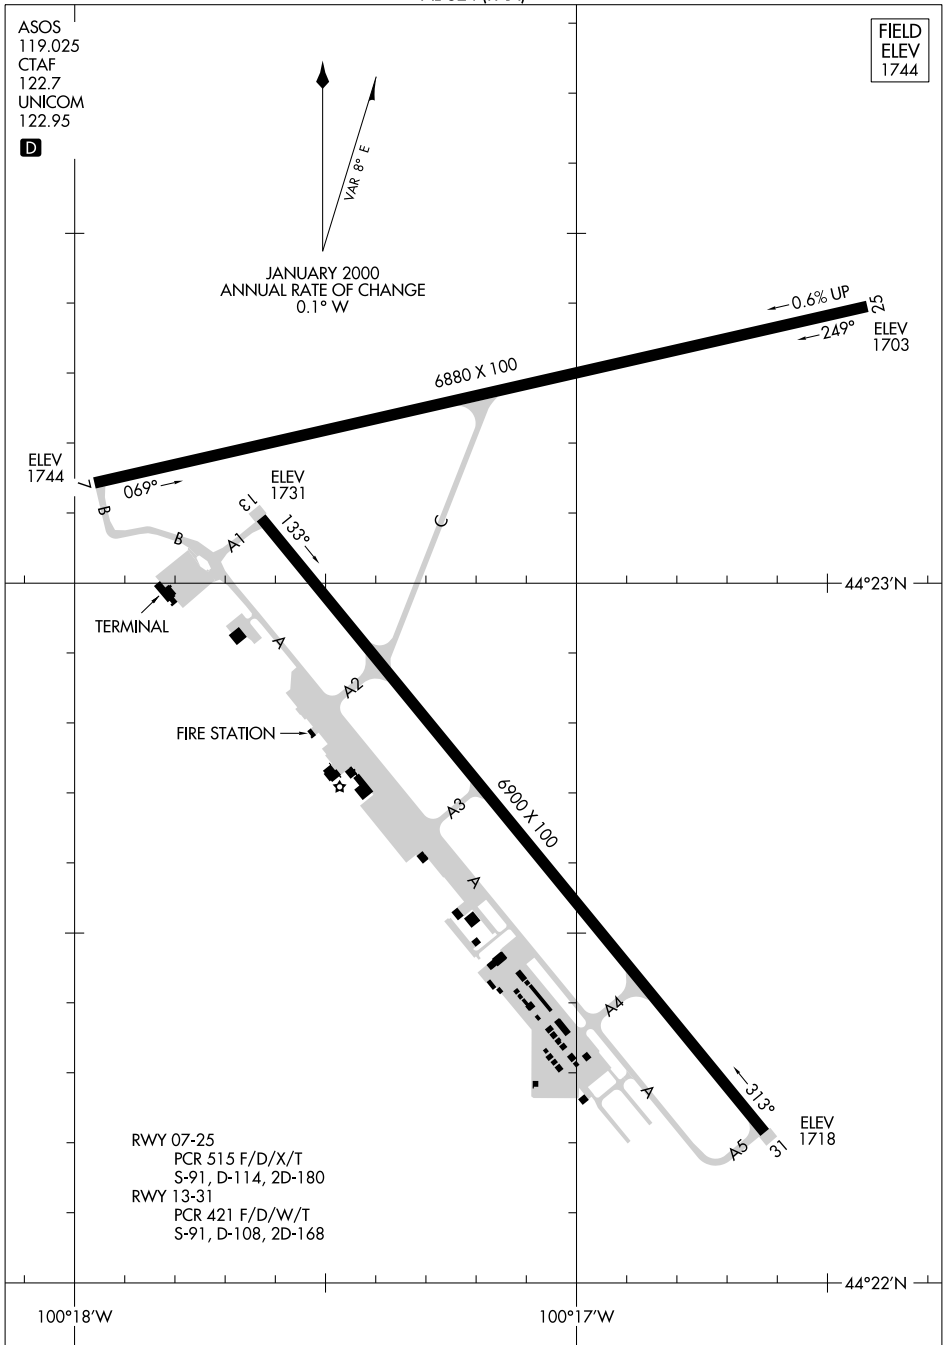

26134

AIRPORT DIAGRAM

AL-324 (FAA)

PIERRE RGNL (PIR)
PIERRE, SOUTH DAKOTA

ASOS
119.025
CTAF
122.7
UNICOM
122.95

D

FIELD
ELEV
1744

VAR 8° E
JANUARY 2000
ANNUAL RATE OF CHANGE
0.1° W

NC-1, 11 JUN 2026 to 09 JUL 2026

NC-1, 11 JUN 2026 to 09 JUL 2026

RWY 07-25
PCR 515 F/D/X/T
S-91, D-114, 2D-180

RWY 13-31
PCR 421 F/D/W/T
S-91, D-108, 2D-168

AIRPORT DIAGRAM

26134

PIERRE, SOUTH DAKOTA
PIERRE RGNL (PIR)