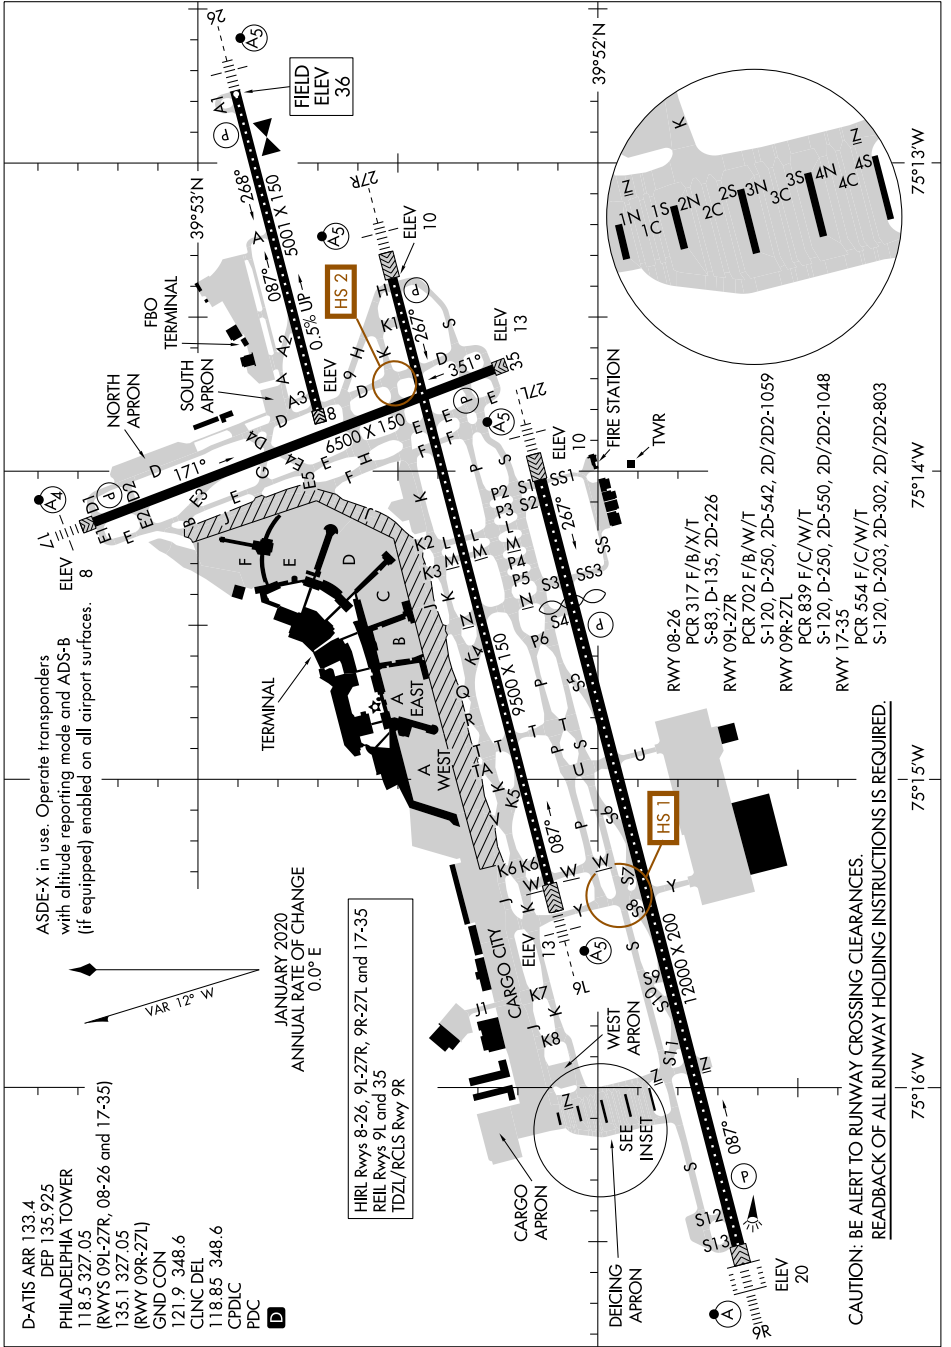

AIRPORT DIAGRAM

AL-320 (FAA)

PHILADELPHIA INTL (PHL)
PHILADELPHIA, PENNSYLVANIA

NE-4, 11 JUN 2026 to 09 JUL 2026

AIRPORT DIAGRAM

PHILADELPHIA, PENNSYLVANIA
PHILADELPHIA INTL (PHL)

NE-4, 11 JUN 2026 to 09 JUL 2026