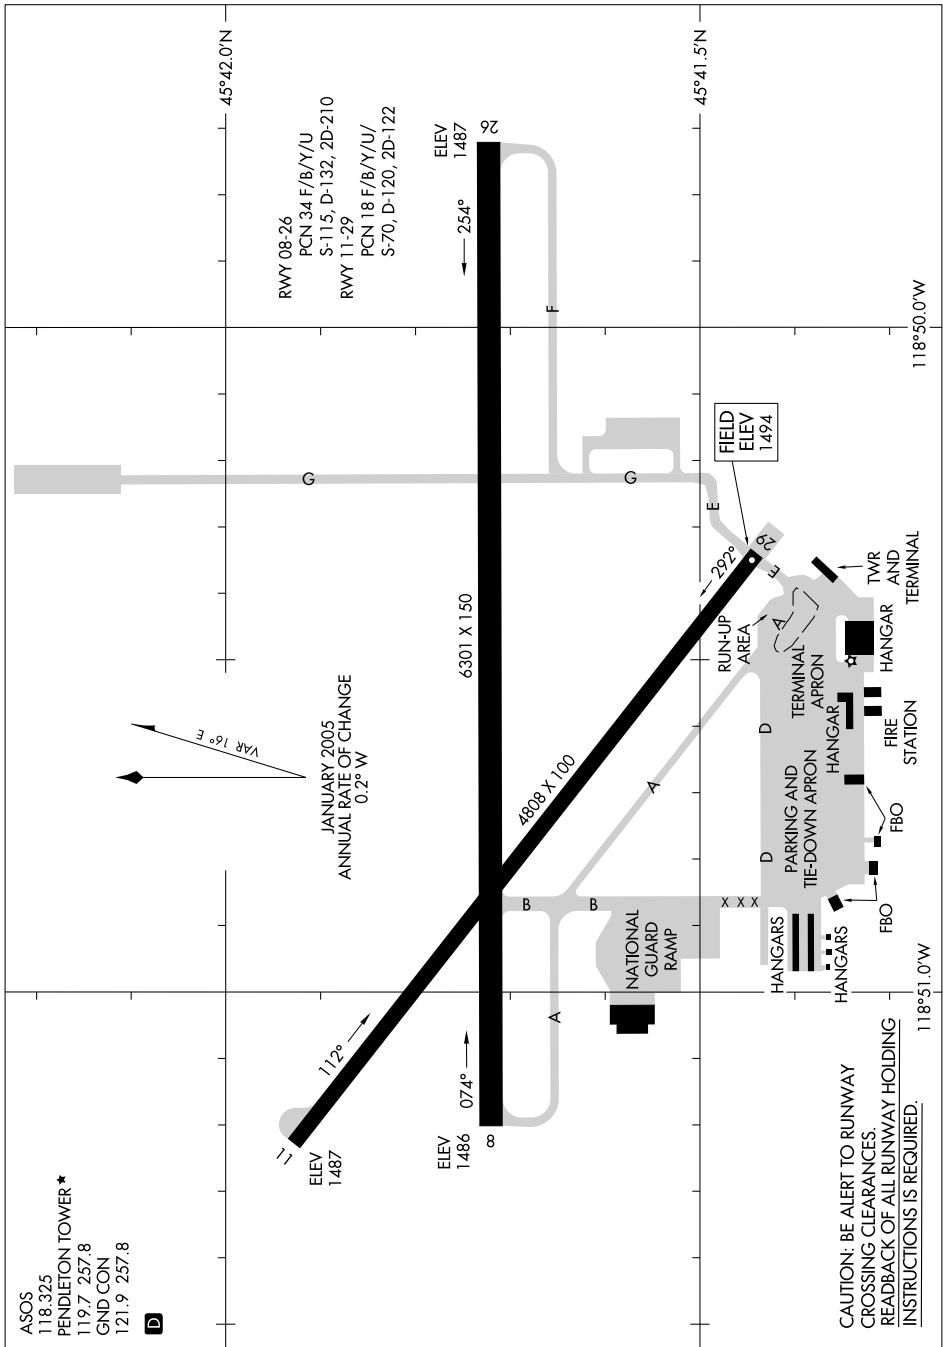

AIRPORT DIAGRAM

EASTERN OREGON RGNL AT PENDLETON (PDT)
AL-316 (FAA)

PENDLETON, OREGON

NW-1, 11 JUN 2026 to 09 JUL 2026

NW-1, 11 JUN 2026 to 09 JUL 2026

AIRPORT DIAGRAM

PENDLETON, OREGON
EASTERN OREGON RGNL AT PENDLETON (PDT)