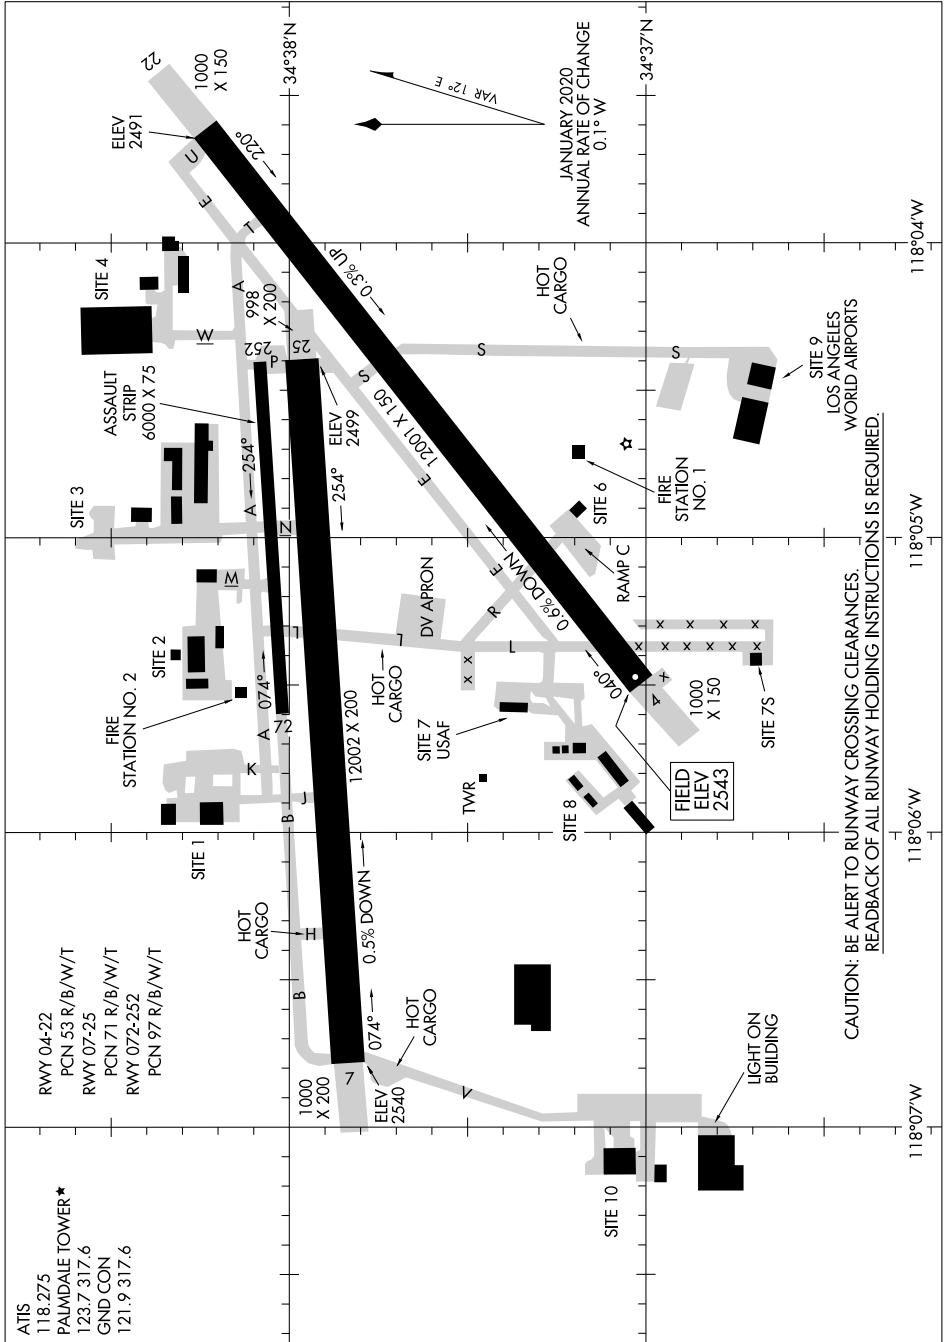

AIRPORT DIAGRAM

AL-310 (FAA)

PALMDALE USAF PLANT 42 (PMD)
PALMDALE, CALIFORNIA

SW-3, 11 JUN 2026 to 09 JUL 2026

CAUTION: BE ALERT TO RUNWAY CROSSING CLEARANCES.
REARBACK OF ALL RUNWAY HOLDING INSTRUCTIONS IS REQUIRED.

SW-3, 11 JUN 2026 to 09 JUL 2026

AIRPORT DIAGRAM

PALMDALE, CALIFORNIA
PALMDALE USAF PLANT 42 (PMD)