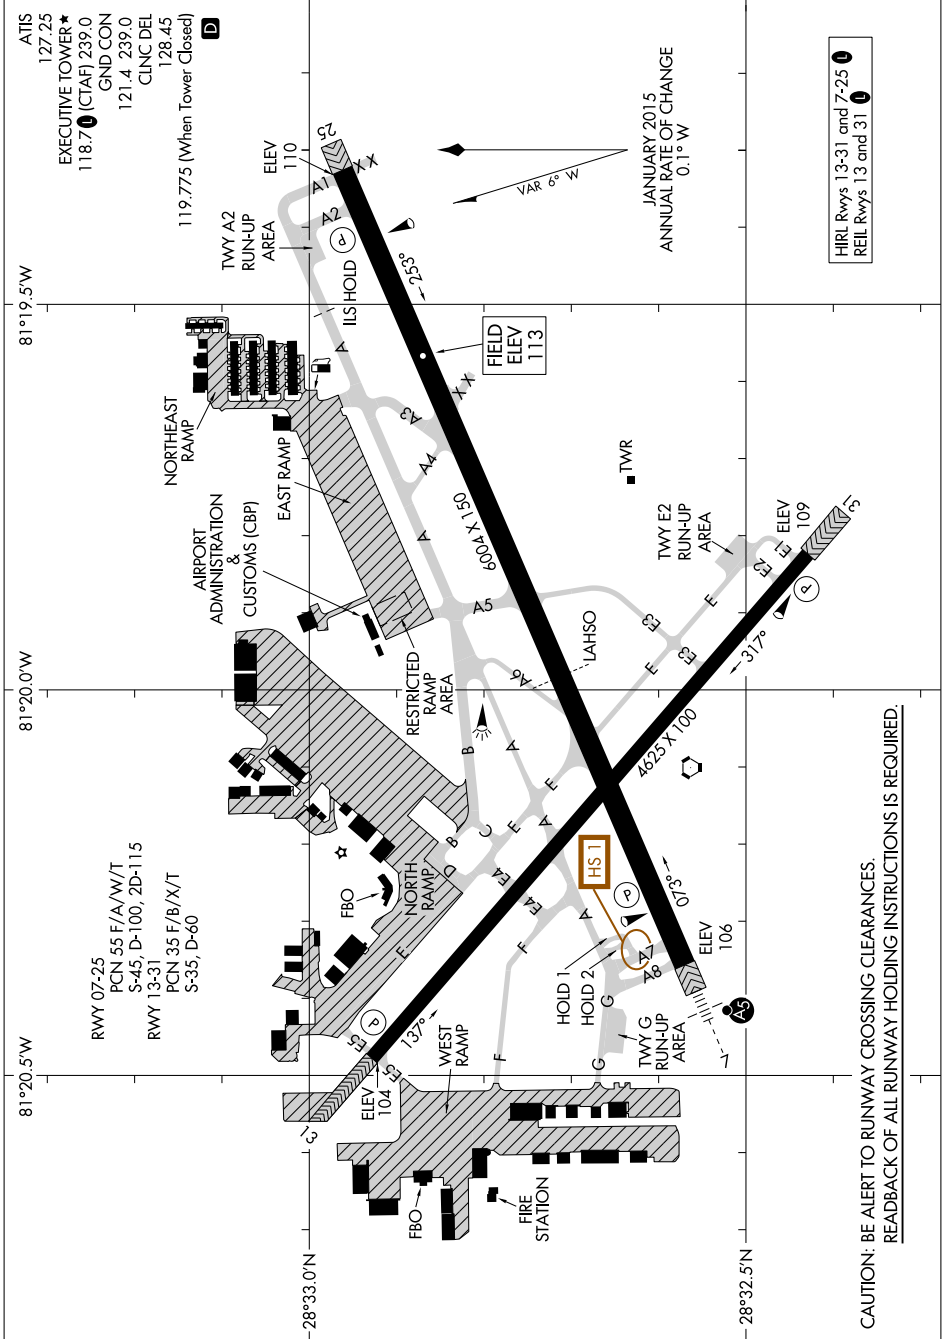

# AIRPORT DIAGRAM

AL-305 (FAA)

ORLANDO EXEC (O.R.L.)  
ORLANDO, FLORIDA

SE-3, 11 JUN 2026 to 09 JUL 2026

SE-3, 11 JUN 2026 to 09 JUL 2026

HIRL Rwy 13-31 and 7-25	1
REIL Rwy 13 and 31	1

**CAUTION: BE ALERT TO RUNWAY CROSSING CLEARANCES.  
READBACK OF ALL RUNWAY HOLDING INSTRUCTIONS IS REQUIRED.**

# AIRPORT DIAGRAM

ORLANDO, FLORIDA  
ORLANDO EXEC (O.R.L.)