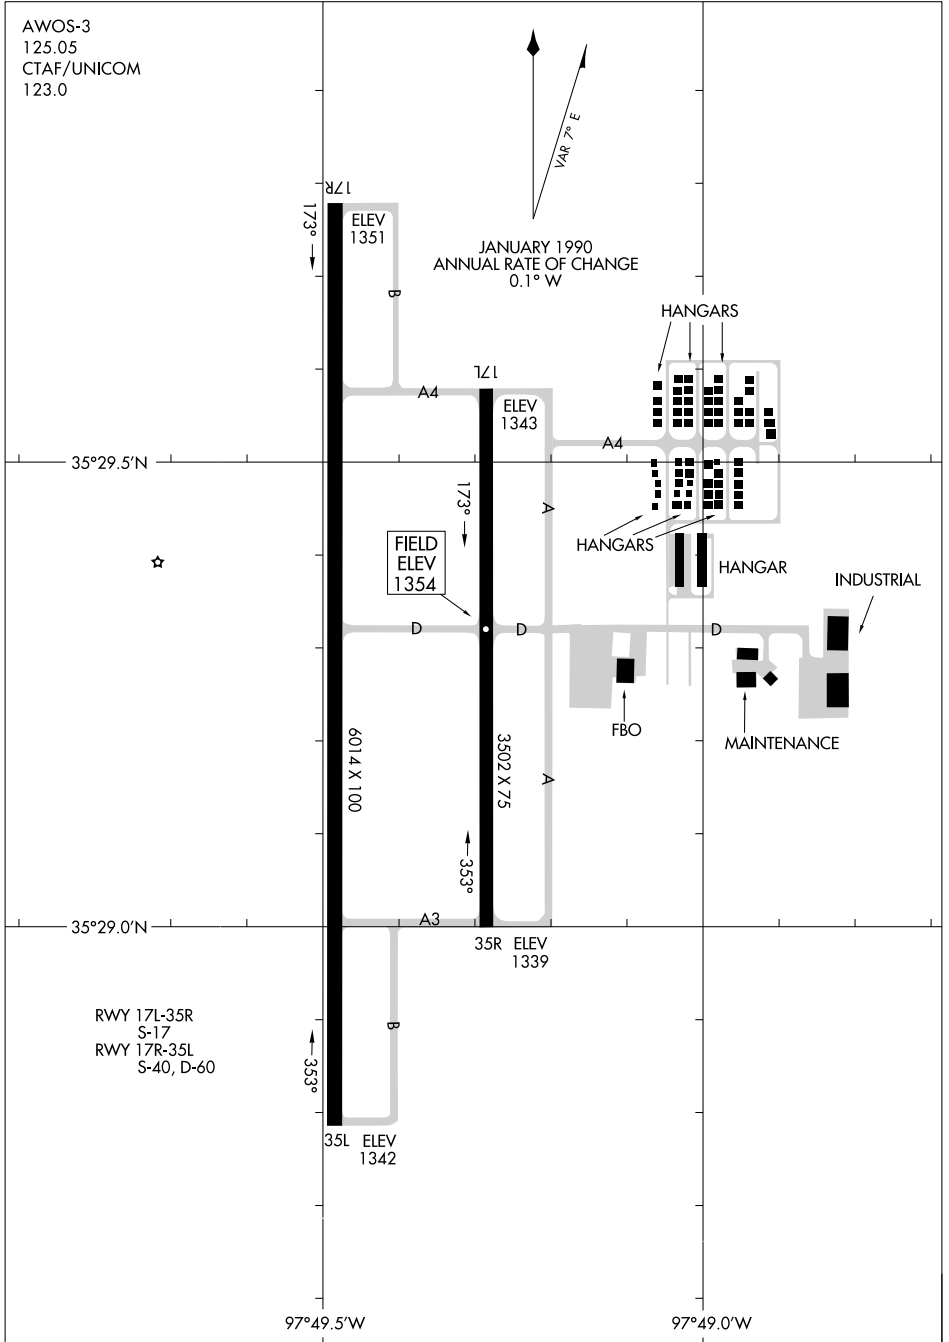

AIRPORT DIAGRAM

AL-298 (FAA)

CLARENCE E PAGE MUNI (RCE)
OKLAHOMA CITY, OKLAHOMA

SC-1, 11 JUN 2026 to 09 JUL 2026

SC-1, 11 JUN 2026 to 09 JUL 2026

AIRPORT DIAGRAM

OKLAHOMA CITY, OKLAHOMA
CLARENCE E PAGE MUNI (RCE)