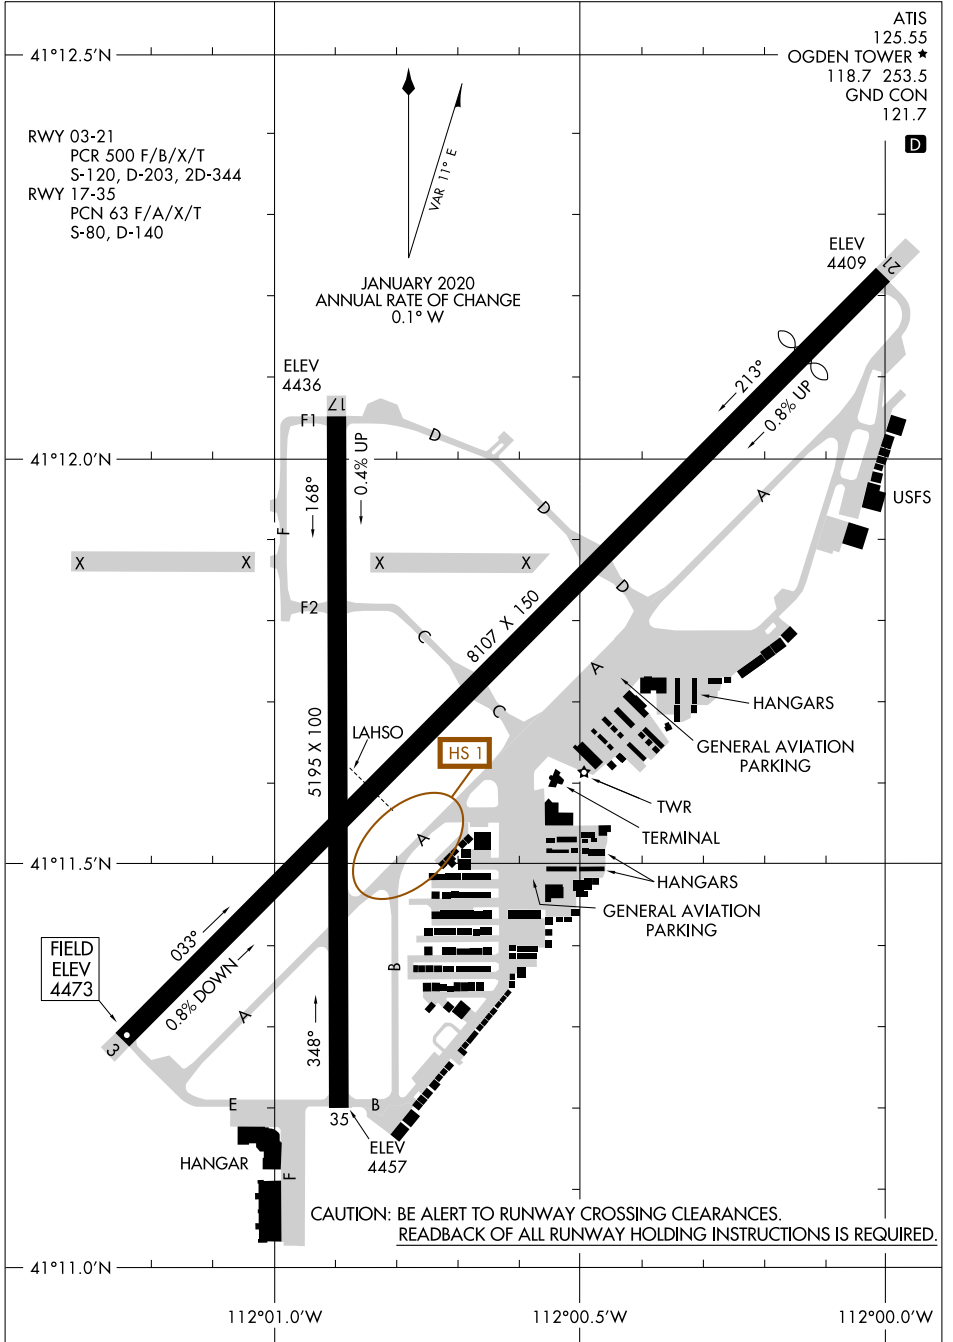

# AIRPORT DIAGRAM

AL-297 (FAA)

## OGDEN-HINCKLEY (OGD)

OGDEN, UTAH

SW-4, 11 JUN 2026 to 09 JUL 2026

SW-4, 11 JUN 2026 to 09 JUL 2026

# AIRPORT DIAGRAM

## OGDEN-HINCKLEY (OGD)

OGDEN, UTAH