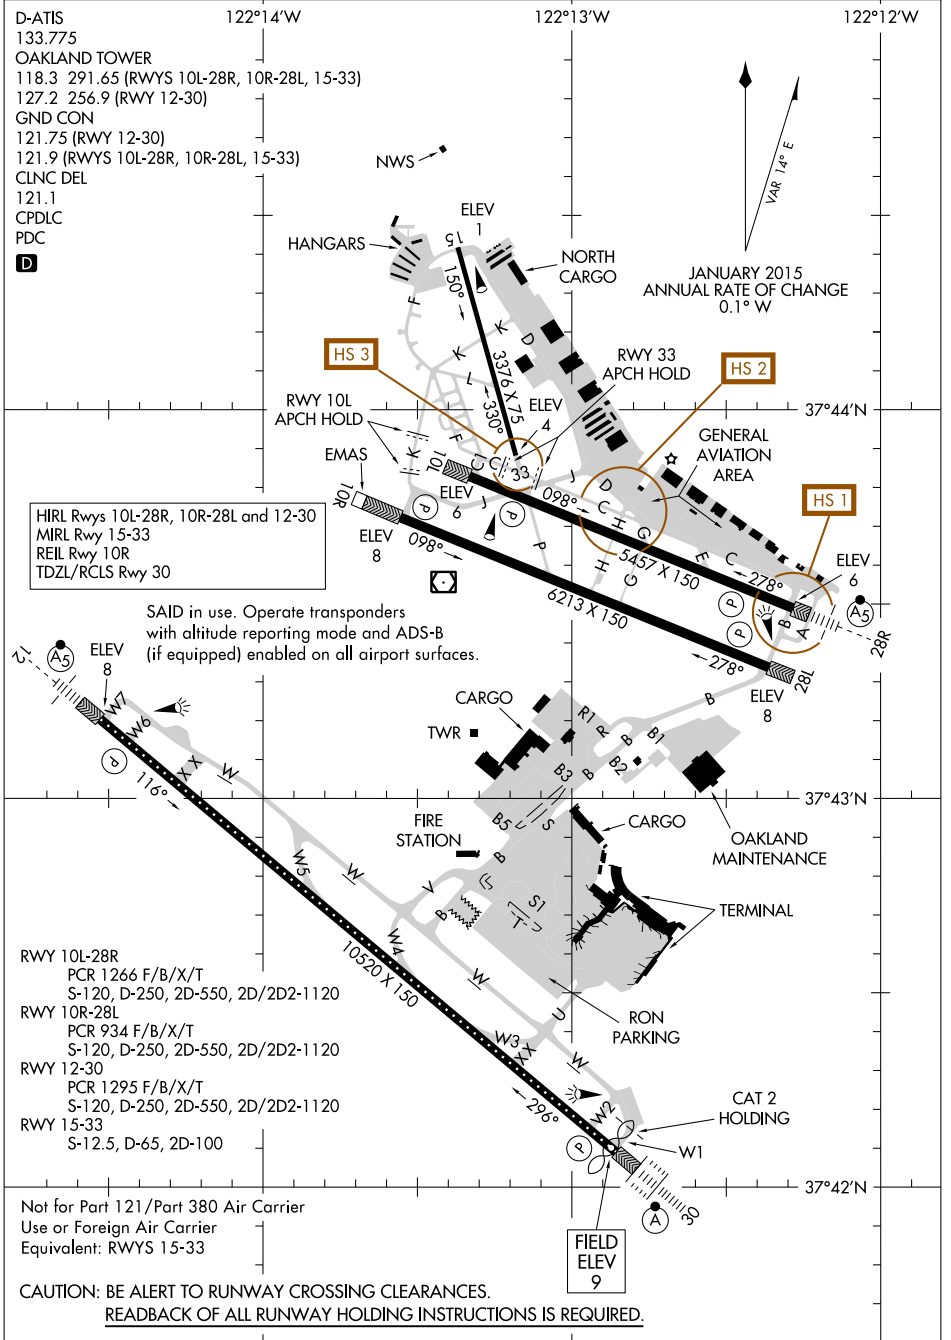

# AIRPORT DIAGRAM

OAKLAND SAN FRANCISCO BAY (OAK)  
OAKLAND, CALIFORNIA

AL-294 (FAA)

SW-2, 11 JUN 2026 to 09 JUL 2026

SW-2, 11 JUN 2026 to 09 JUL 2026

# AIRPORT DIAGRAM

OAKLAND, CALIFORNIA  
OAKLAND SAN FRANCISCO BAY (OAK)