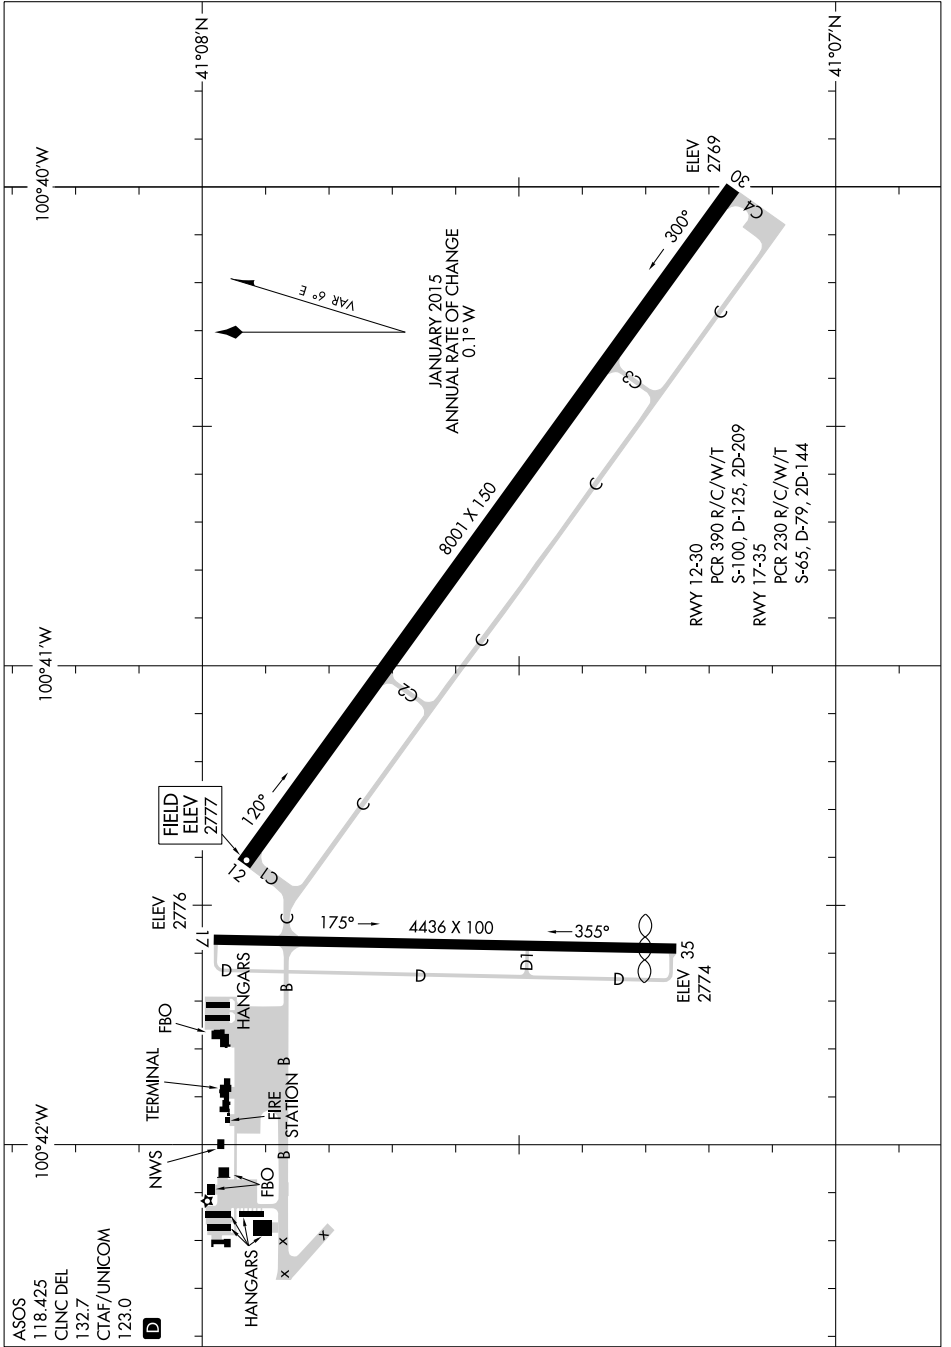

AIRPORT DIAGRAM

NORTH PLATTE RGNL/LEE BIRD FLD (L.B.F)
AL-292 (FAA) NORTH PLATTE, NEBRASKA

NC-2, 11 JUN 2026 to 09 JUL 2026

NC-2, 11 JUN 2026 to 09 JUL 2026

AIRPORT DIAGRAM

NORTH PLATTE, NEBRASKA
NORTH PLATTE RGNL/LEE BIRD FLD (L.B.F)