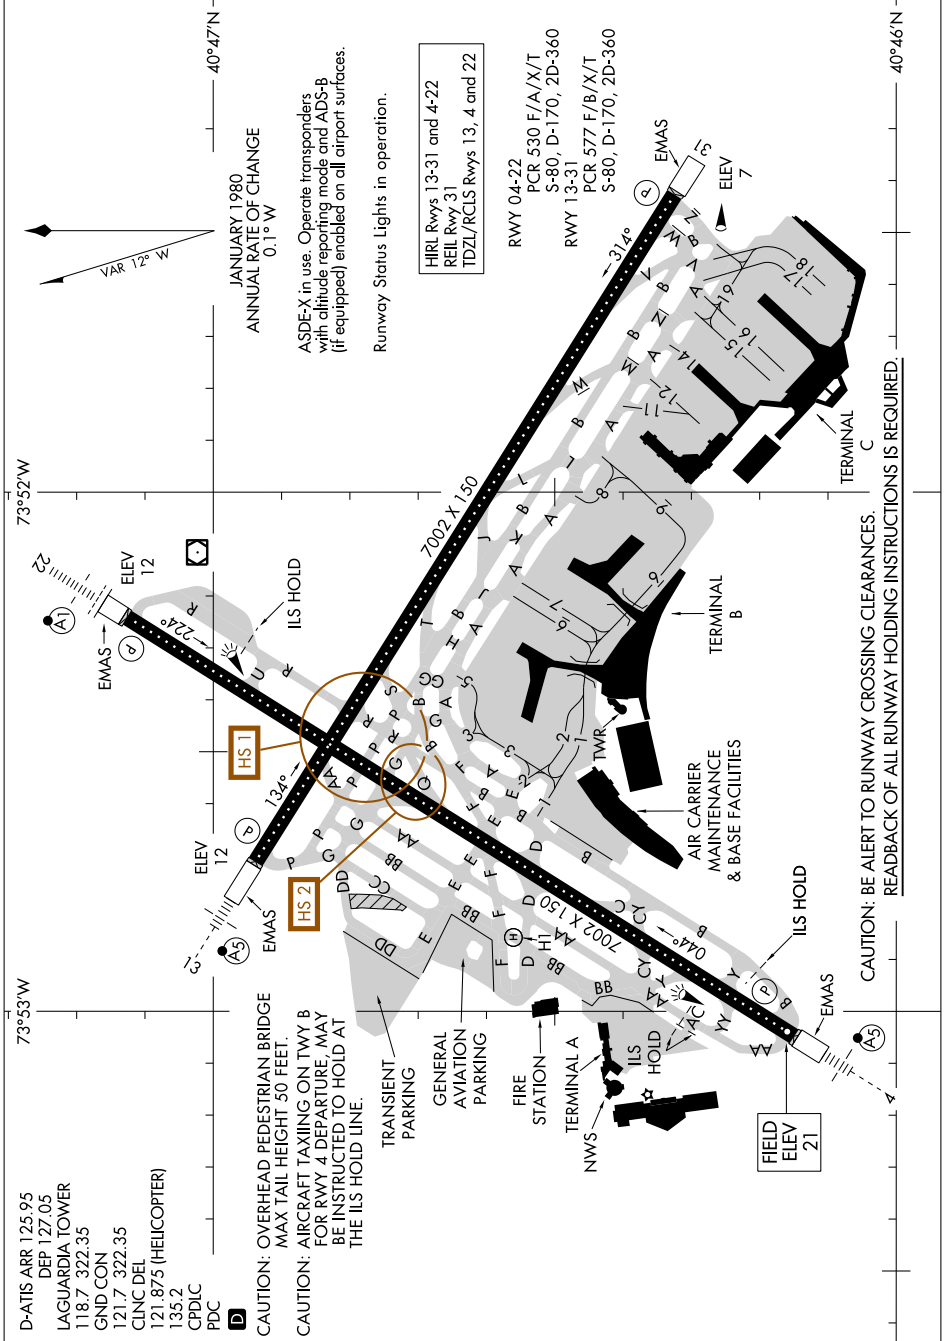

# AIRPORT DIAGRAM

AL-289 (FAA)

LAGUARDIA (LGA)  
NEW YORK, NEW YORK

NE-2, 11 JUN 2026 to 09 JUL 2026

NE-2, 11 JUN 2026 to 09 JUL 2026

# AIRPORT DIAGRAM

NEW YORK, NEW YORK  
LAGUARDIA (LGA)