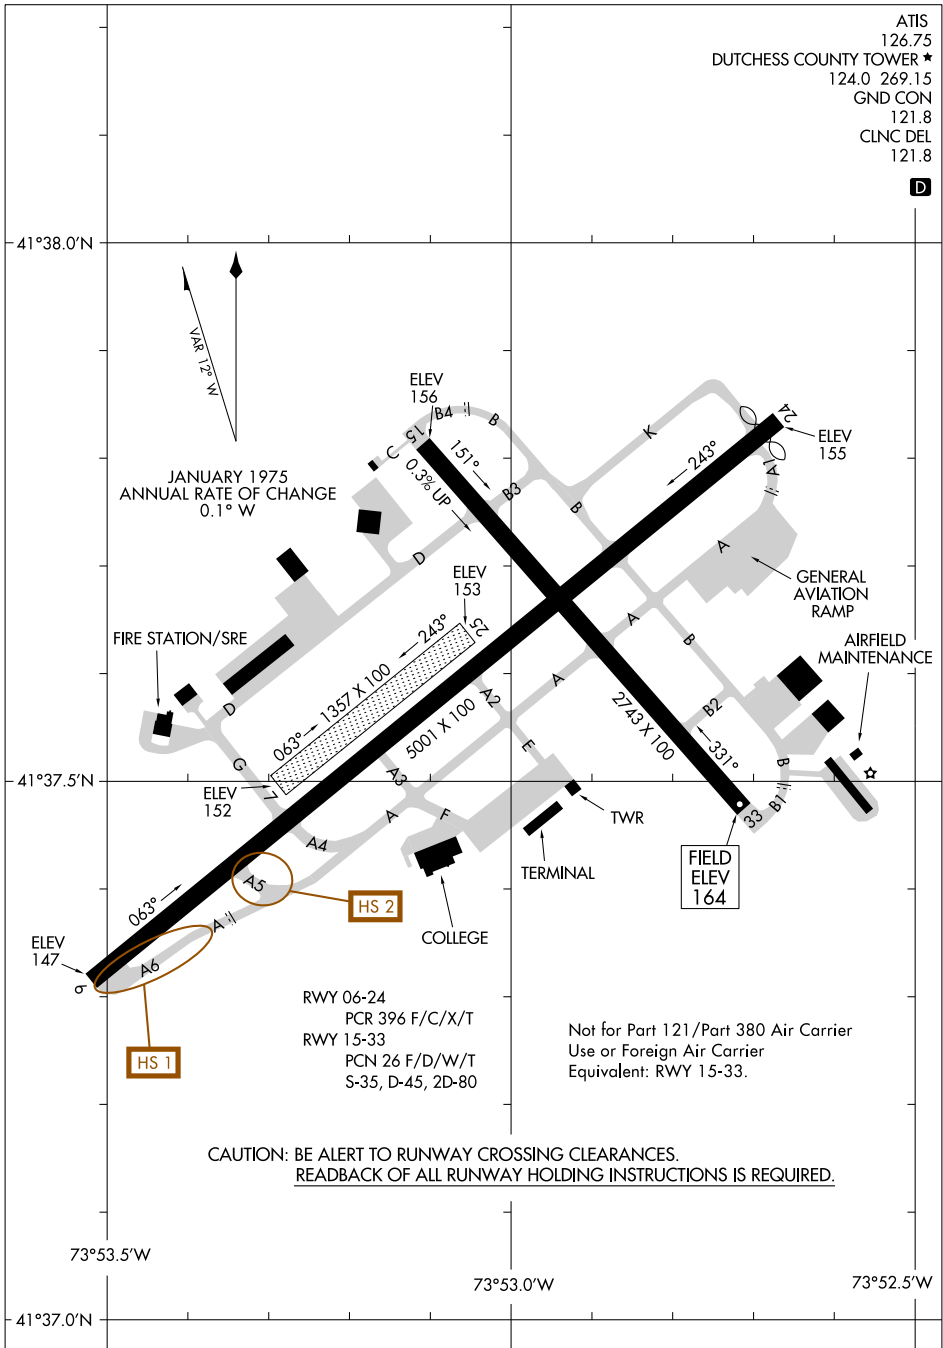

AIRPORT DIAGRAM

AL-286 (FAA)

HUDSON VALLEY RGNL (POU)
POUGHKEEPSIE, NEW YORK

ATIS 126.75
 DUTCHESS COUNTY TOWER ★ 124.0 269.15
 GND CON 121.8
 CLNC DEL 121.8

D

NE-2, 11 JUN 2026 to 09 JUL 2026

NE-2, 11 JUN 2026 to 09 JUL 2026

AIRPORT DIAGRAM

POUGHKEEPSIE, NEW YORK
HUDSON VALLEY RGNL (POU)