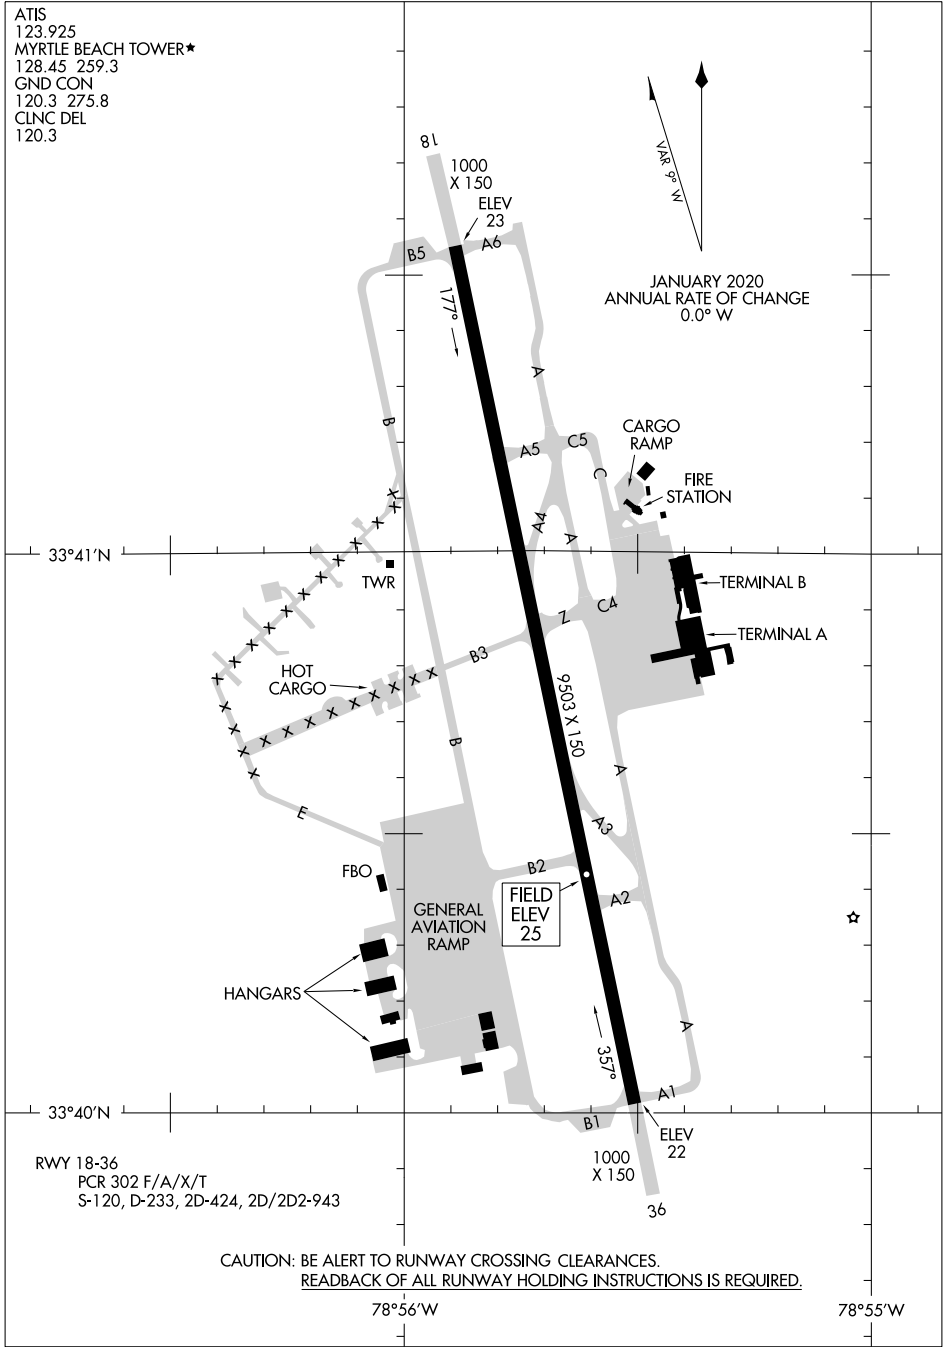

26134

AIRPORT DIAGRAM

AL-280 (FAA)

MYRTLE BEACH INTL (MYR)
MYRTLE BEACH, SOUTH CAROLINA

ATIS
123.925
MYRTLE BEACH TOWER★
128.45 259.3
GND CON
120.3 275.8
CLNC DEL
120.3

▲
VAB 9° W
▲
JANUARY 2020
ANNUAL RATE OF CHANGE
0.0° W

SE-2, 11 JUN 2026 to 09 JUL 2026

SE-2, 11 JUN 2026 to 09 JUL 2026

AIRPORT DIAGRAM

26134

MYRTLE BEACH, SOUTH CAROLINA
MYRTLE BEACH INTL (MYR)