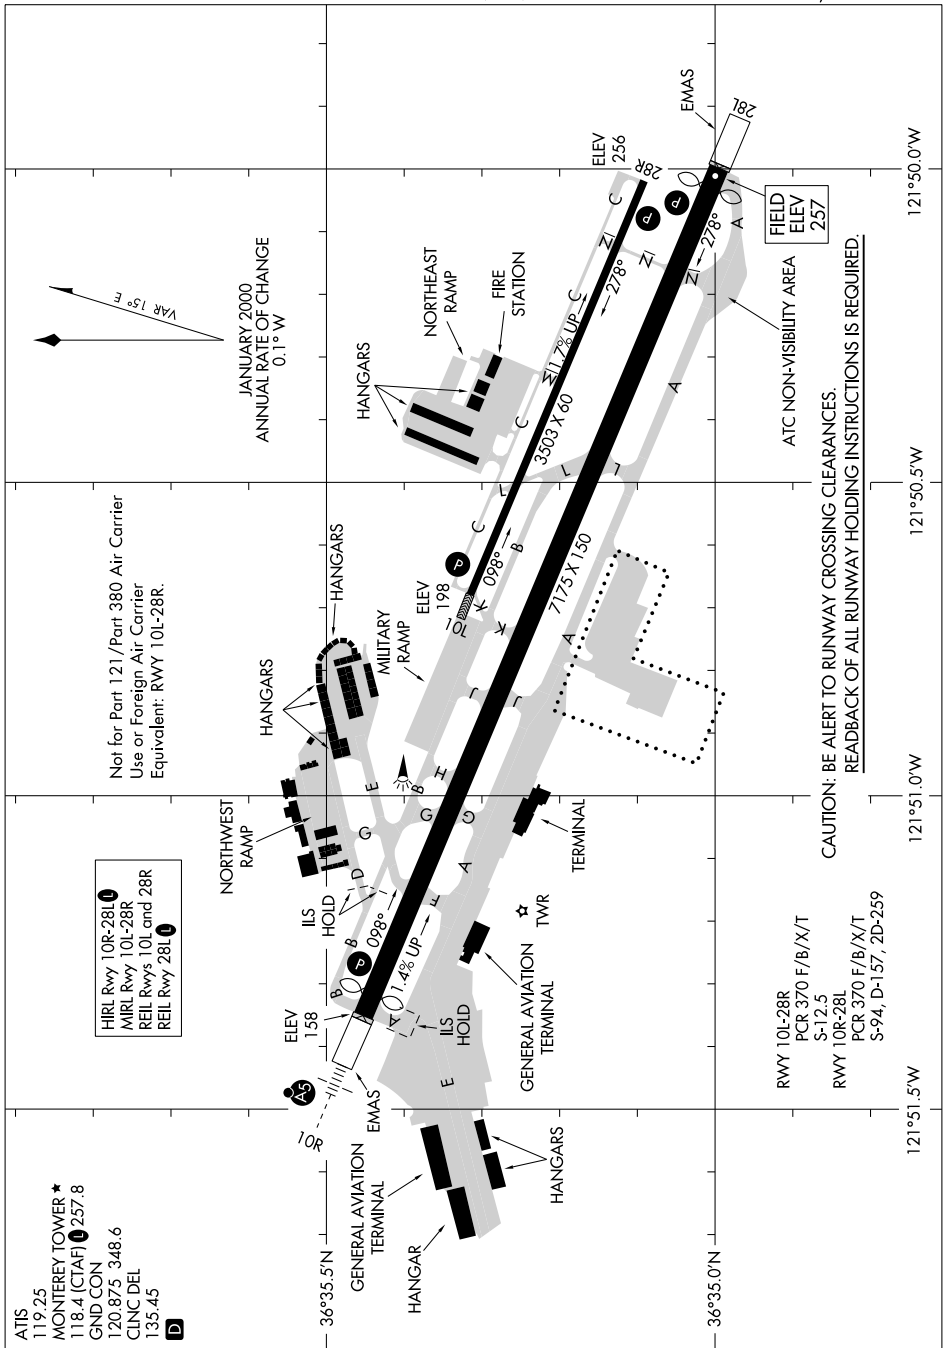

AIRPORT DIAGRAM

AL-271 (FAA)

MONTEREY RGNL (MRY)
MONTEREY, CALIFORNIA

SW-2, 11 JUN 2026 to 09 JUL 2026

AIRPORT DIAGRAM

MONTEREY, CALIFORNIA
MONTEREY RGNL (MRY)