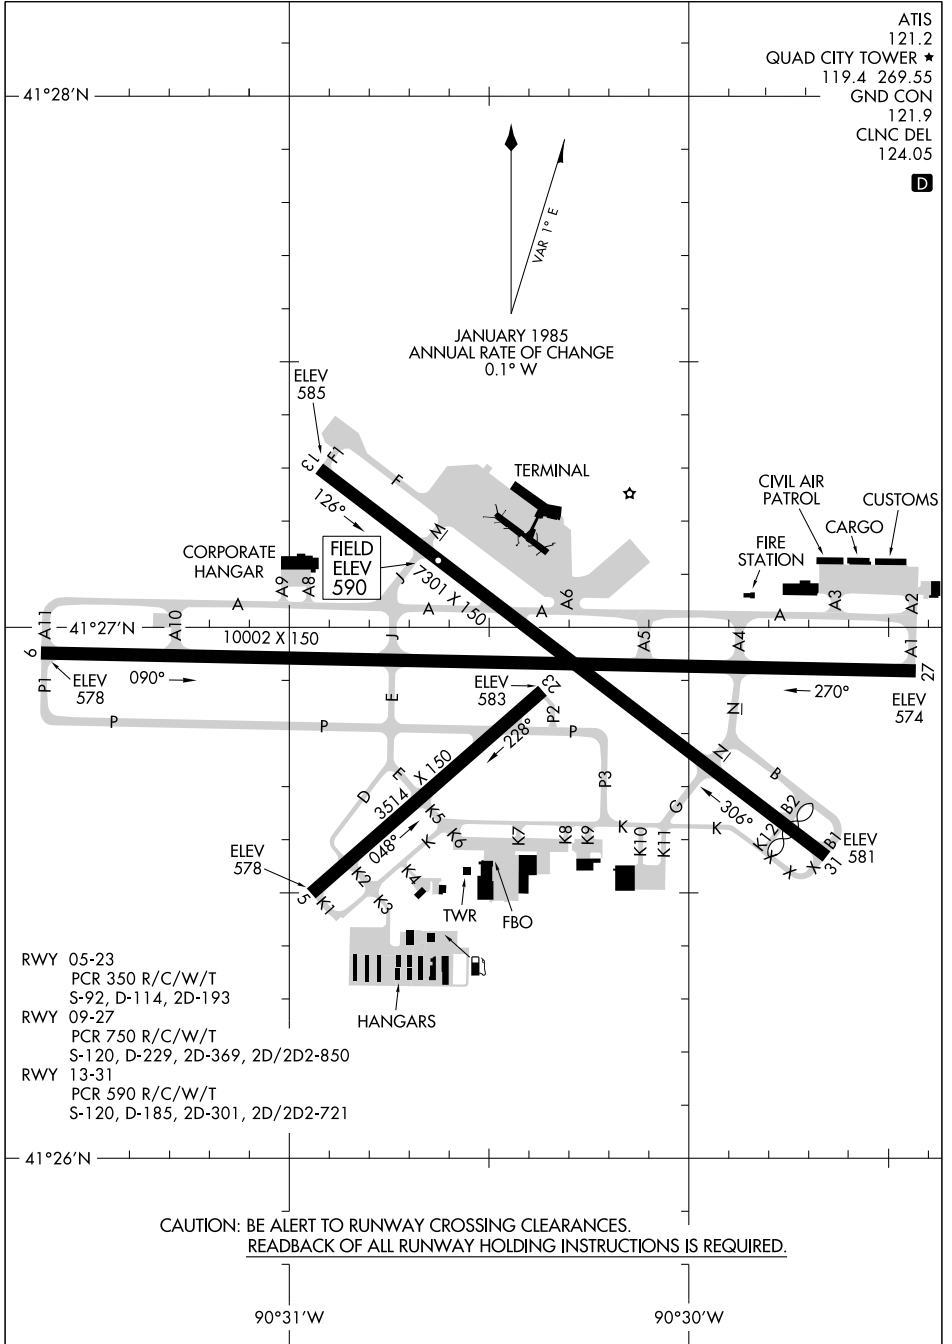

# AIRPORT DIAGRAM

AL-269 (FAA)

QUAD CITIES INTL (MLI)  
MOLINE, ILLINOIS

EC-3, 11 JUN 2026 to 09 JUL 2026

EC-3, 11 JUN 2026 to 09 JUL 2026

# AIRPORT DIAGRAM

MOLINE, ILLINOIS  
QUAD CITIES INTL (MLI)