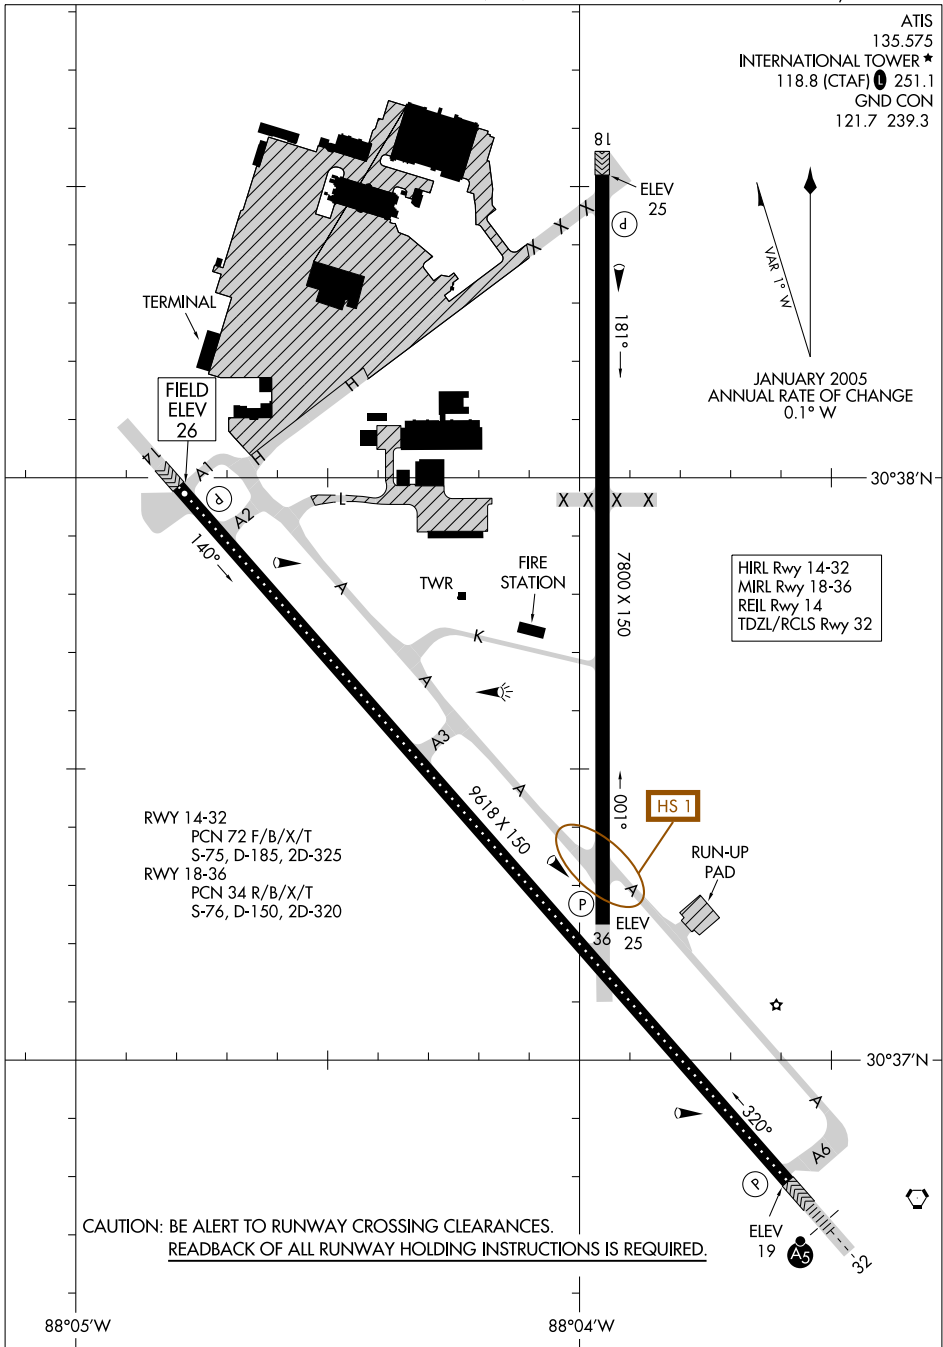

# AIRPORT DIAGRAM

AL-268 (FAA)

MOBILE INTL (BFM)  
MOBILE, ALABAMA

ATIS 135.575  
INTERNATIONAL TOWER ★ 118.8 (CTAF) 251.1  
GND CON 121.7 239.3

SE-4, 11 JUN 2026 to 09 JUL 2026

SE-4, 11 JUN 2026 to 09 JUL 2026

CAUTION: BE ALERT TO RUNWAY CROSSING CLEARANCES.  
READBACK OF ALL RUNWAY HOLDING INSTRUCTIONS IS REQUIRED.