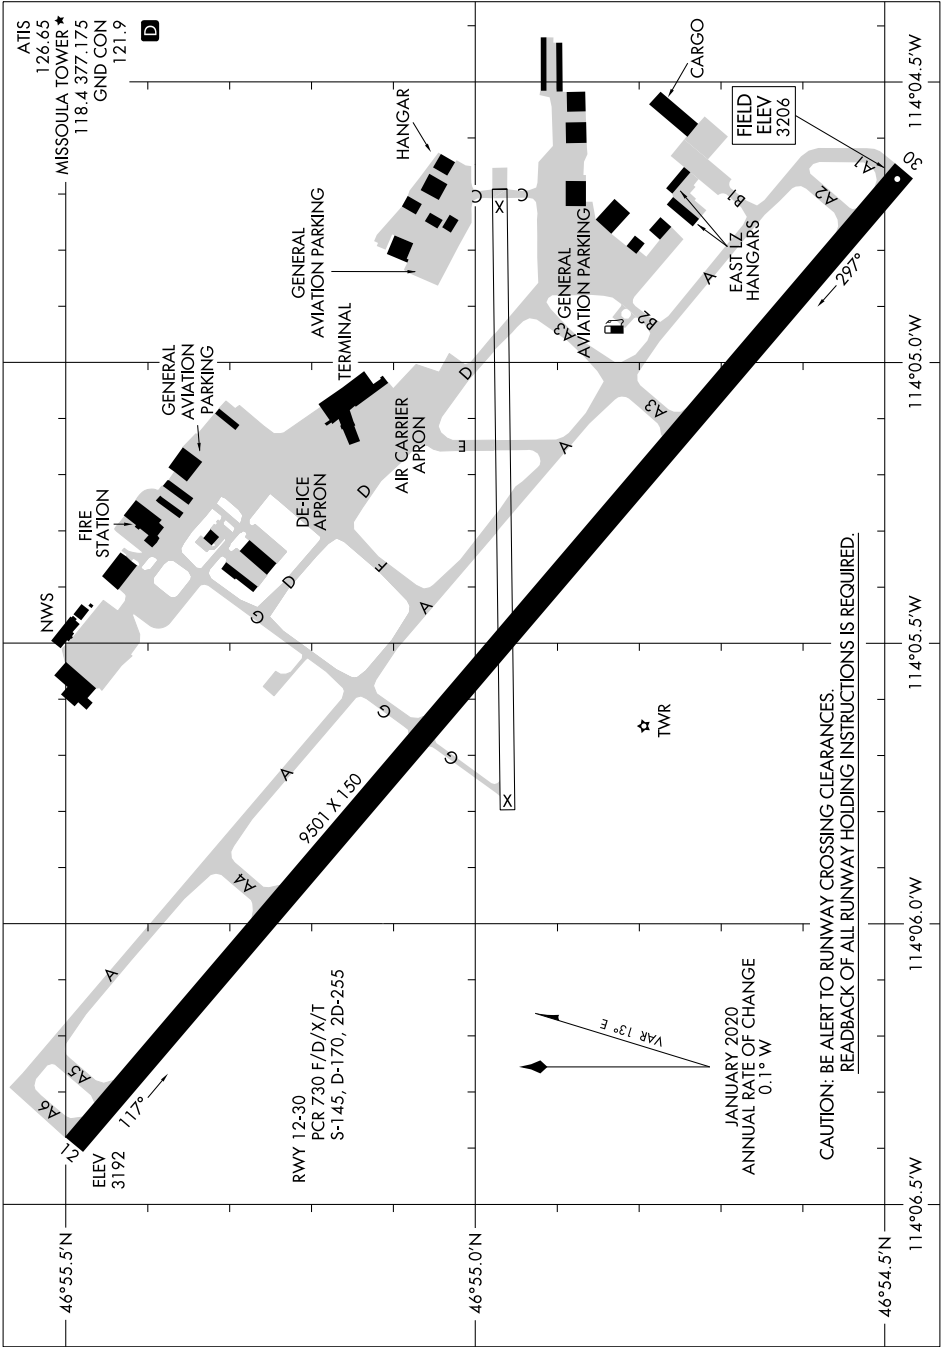

# AIRPORT DIAGRAM

MISSOULA MONTANA (MISO)  
MISSOULA, MONTANA

AL-266 (FAA)

NW-1, 11 JUN 2026 to 09 JUL 2026

NW-1, 11 JUN 2026 to 09 JUL 2026

# AIRPORT DIAGRAM

MISSOULA, MONTANA  
MISSOULA MONTANA (MISO)