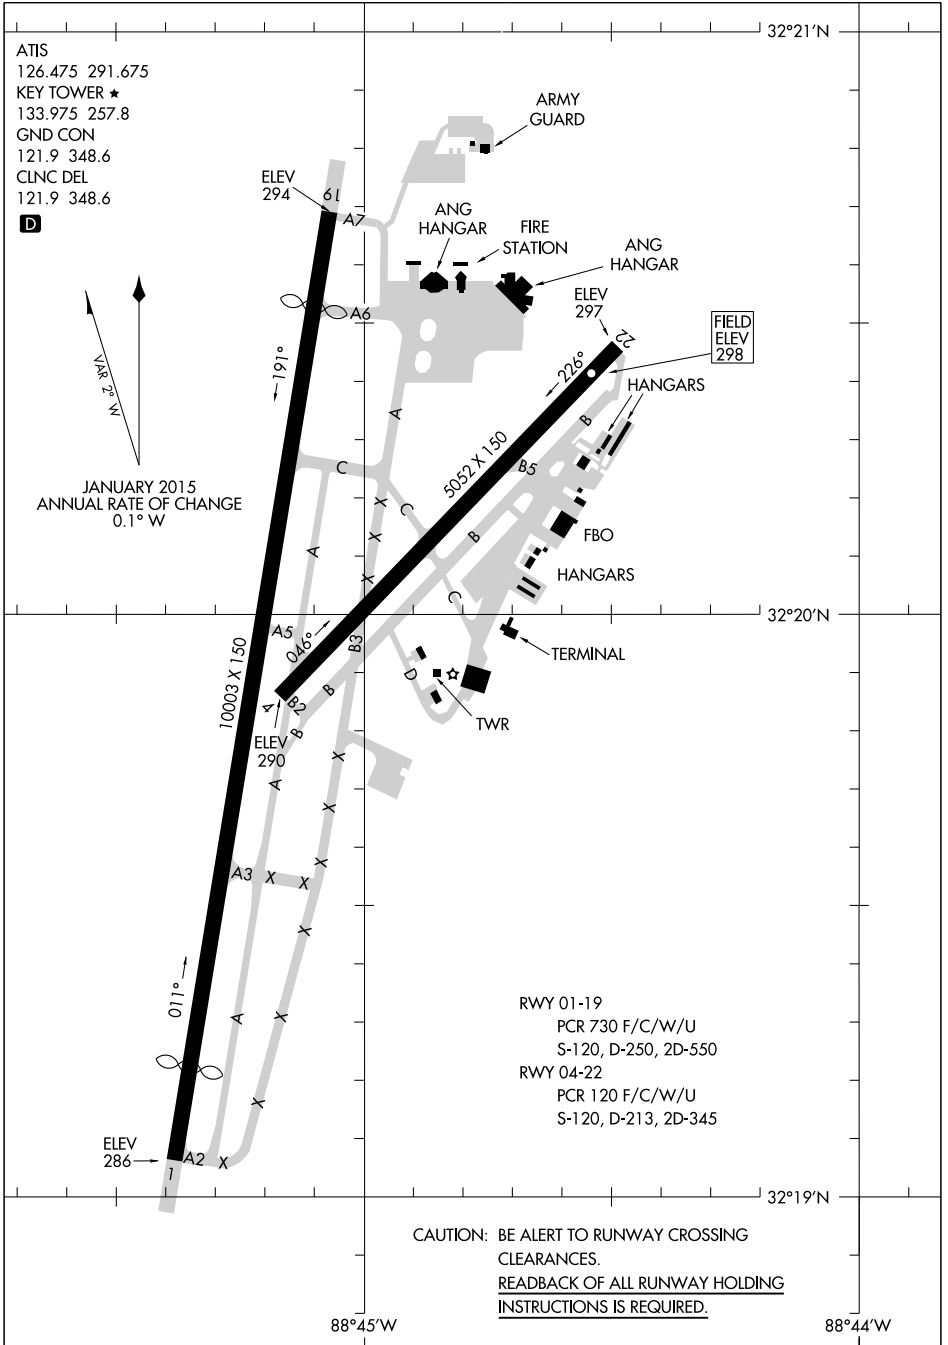

AIRPORT DIAGRAM

AL-254 (FAA)

KEY FLD (MEI)
MERIDIAN, MISSISSIPPI

ATIS
 126.475 291.675
 KEY TOWER ★
 133.975 257.8
 GND CON
 121.9 348.6
 CLNC DEL
 121.9 348.6

D

JANUARY 2015
 ANNUAL RATE OF CHANGE
 0.1° W

SC-4, 11 JUN 2026 to 09 JUL 2026

RWY 01-19
 PCR 730 F/C/W/U
 S-120, D-250, 2D-550
 RWY 04-22
 PCR 120 F/C/W/U
 S-120, D-213, 2D-345

CAUTION: BE ALERT TO RUNWAY CROSSING
 CLEARANCES.
READBACK OF ALL RUNWAY HOLDING
 INSTRUCTIONS IS REQUIRED.

SC-4, 11 JUN 2026 to 09 JUL 2026

AIRPORT DIAGRAM