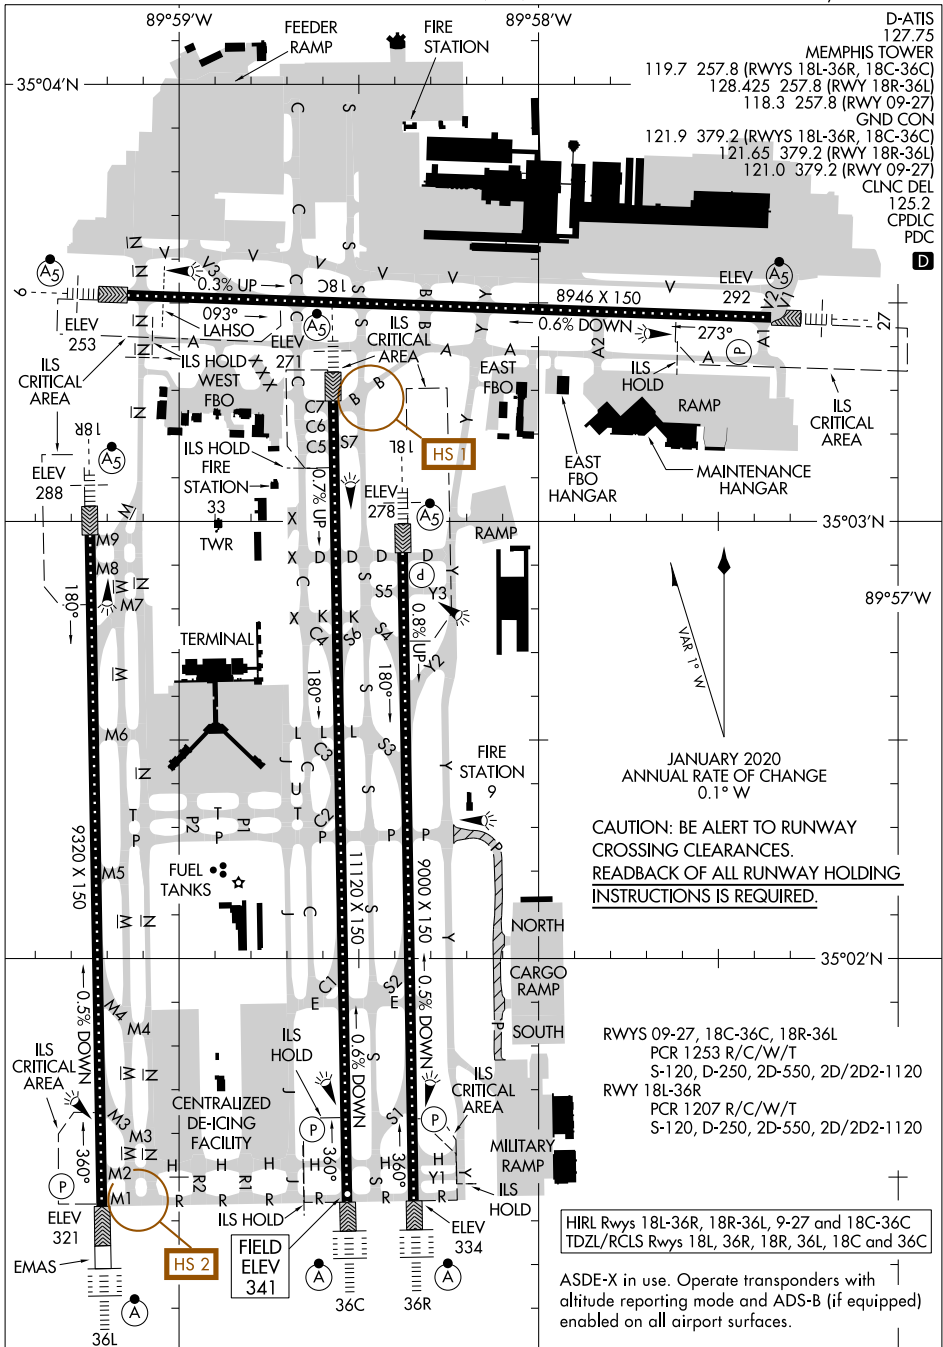

# AIRPORT DIAGRAM

FREDERICK W SMITH INTL/MEMPHIS (MEM)  
AL-253 (FAA)  
MEMPHIS, TENNESSEE

SE-1, 11 JUN 2026 to 09 JUL 2026

SE-1, 11 JUN 2026 to 09 JUL 2026

# AIRPORT DIAGRAM

MEMPHIS, TENNESSEE  
FREDERICK W SMITH INTL/MEMPHIS (MEM)