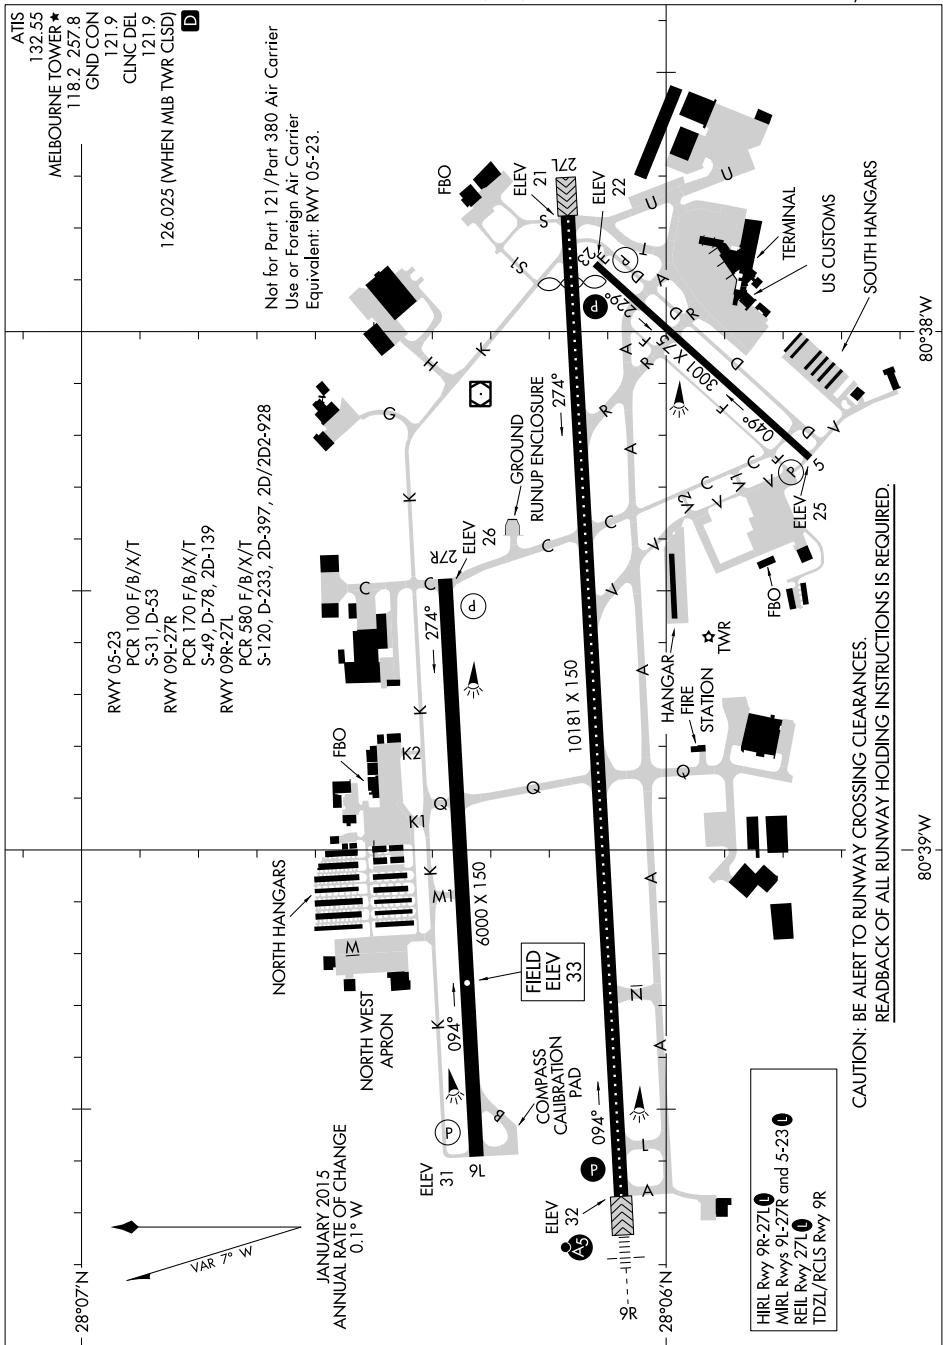

AIRPORT DIAGRAM

AL-252 (FAA)

MELBOURNE ORLANDO INTL (MLB)
MELBOURNE, FLORIDA

SE-3, 11 JUN 2026 to 09 JUL 2026

AIRPORT DIAGRAM

MELBOURNE, FLORIDA
MELBOURNE ORLANDO INTL (MLB)

SE-3, 11 JUN 2026 to 09 JUL 2026