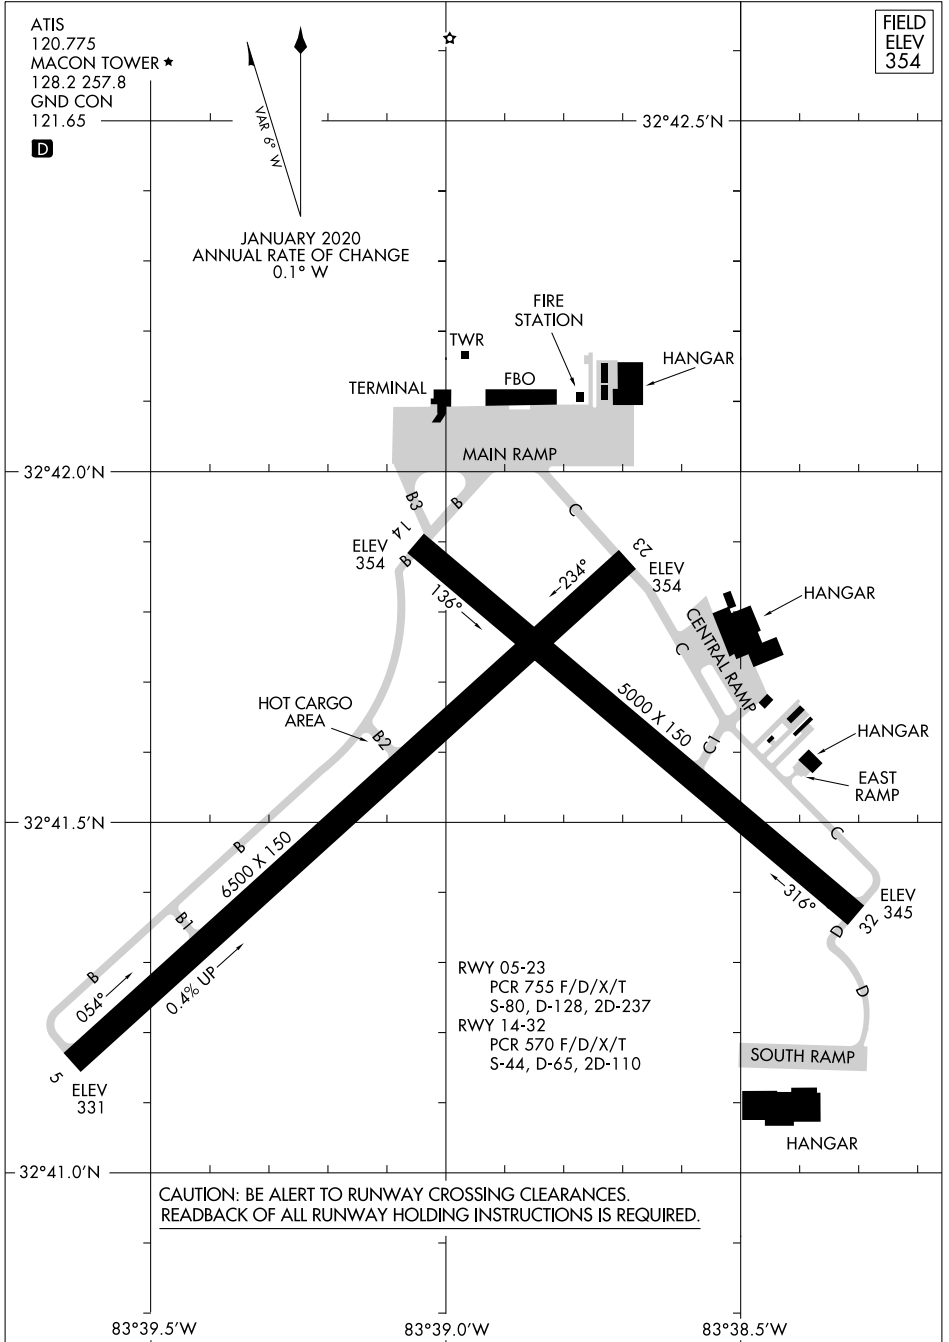

AIRPORT DIAGRAM

MIDDLE GEORGIA RGNL (MCN)
MACON, GEORGIA

AL-243 (FAA)

SE-4, 11 JUN 2026 to 09 JUL 2026

SE-4, 11 JUN 2026 to 09 JUL 2026

AIRPORT DIAGRAM

MIDDLE GEORGIA RGNL (MCN)
MACON, GEORGIA