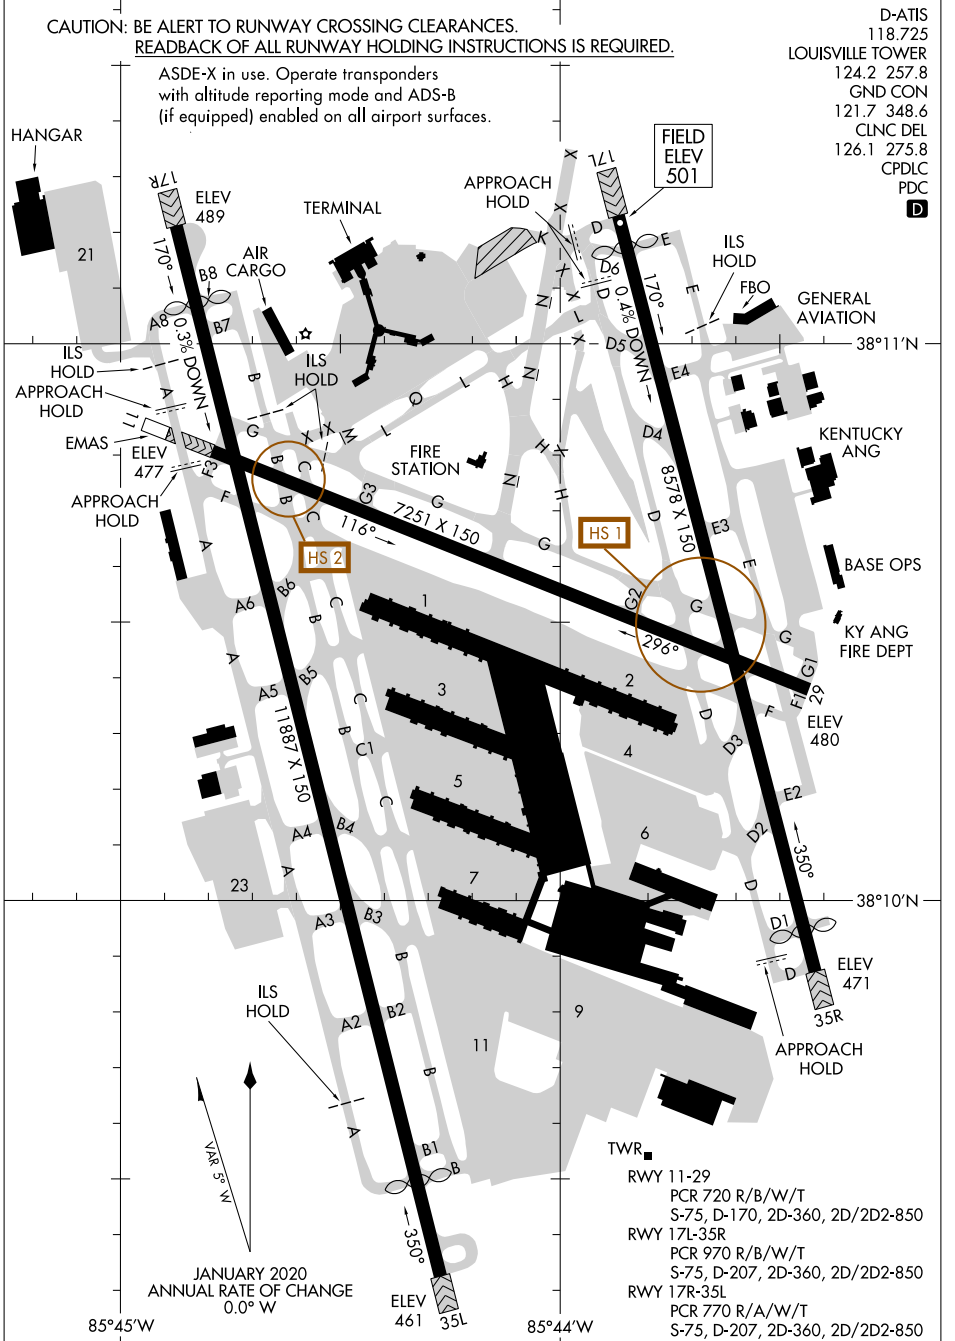

AIRPORT DIAGRAM

AL-239 (FAA)

LOUISVILLE MUHAMMAD ALI INTL (SDF)
LOUISVILLE, KENTUCKY

**CAUTION: BE ALERT TO RUNWAY CROSSING CLEARANCES.
READBACK OF ALL RUNWAY HOLDING INSTRUCTIONS IS REQUIRED.**

ASDE-X in use. Operate transponders with altitude reporting mode and ADS-B (if equipped) enabled on all airport surfaces.

D-ATIS 118.725
 LOUISVILLE TOWER 124.2 257.8
 GND CON 121.7 348.6
 CLNC DEL 126.1 275.8
 CPDLC
 PDC **D**

SE-1, 11 JUN 2026 to 09 JUL 2026

SE-1, 11 JUN 2026 to 09 JUL 2026

AIRPORT DIAGRAM

LOUISVILLE, KENTUCKY
LOUISVILLE MUHAMMAD ALI INTL (SDF)