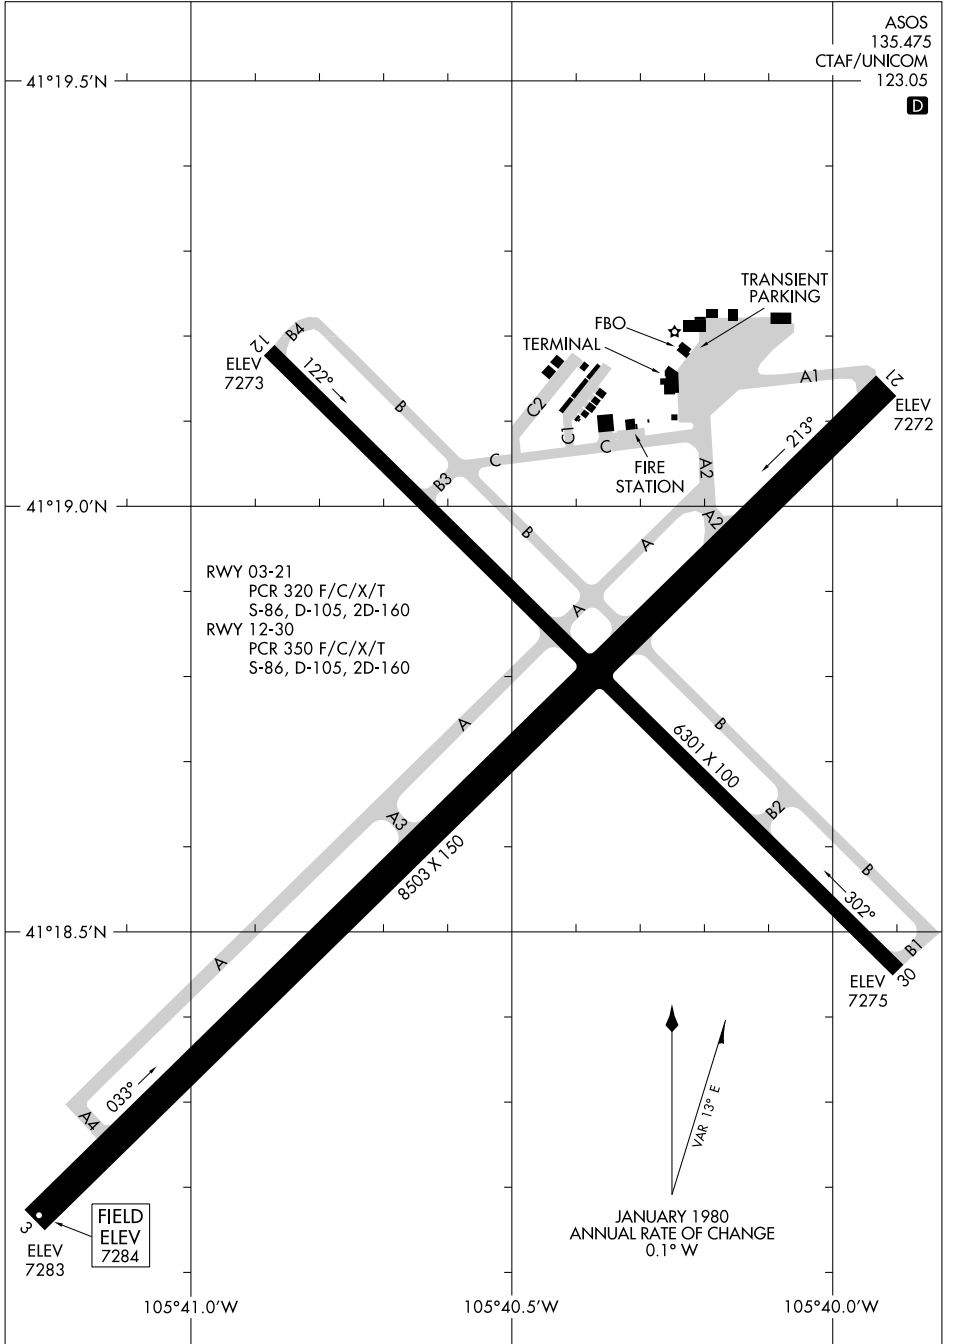

AIRPORT DIAGRAM

AL-225 (FAA)

LARAMIE RGNL (LAR)
LARAMIE, WYOMING

ASOS
135.475
CTAF/UNICOM
123.05

NW-1, 11 JUN 2026 to 09 JUL 2026

NW-1, 11 JUN 2026 to 09 JUL 2026

AIRPORT DIAGRAM

LARAMIE, WYOMING
LARAMIE RGNL (LAR)