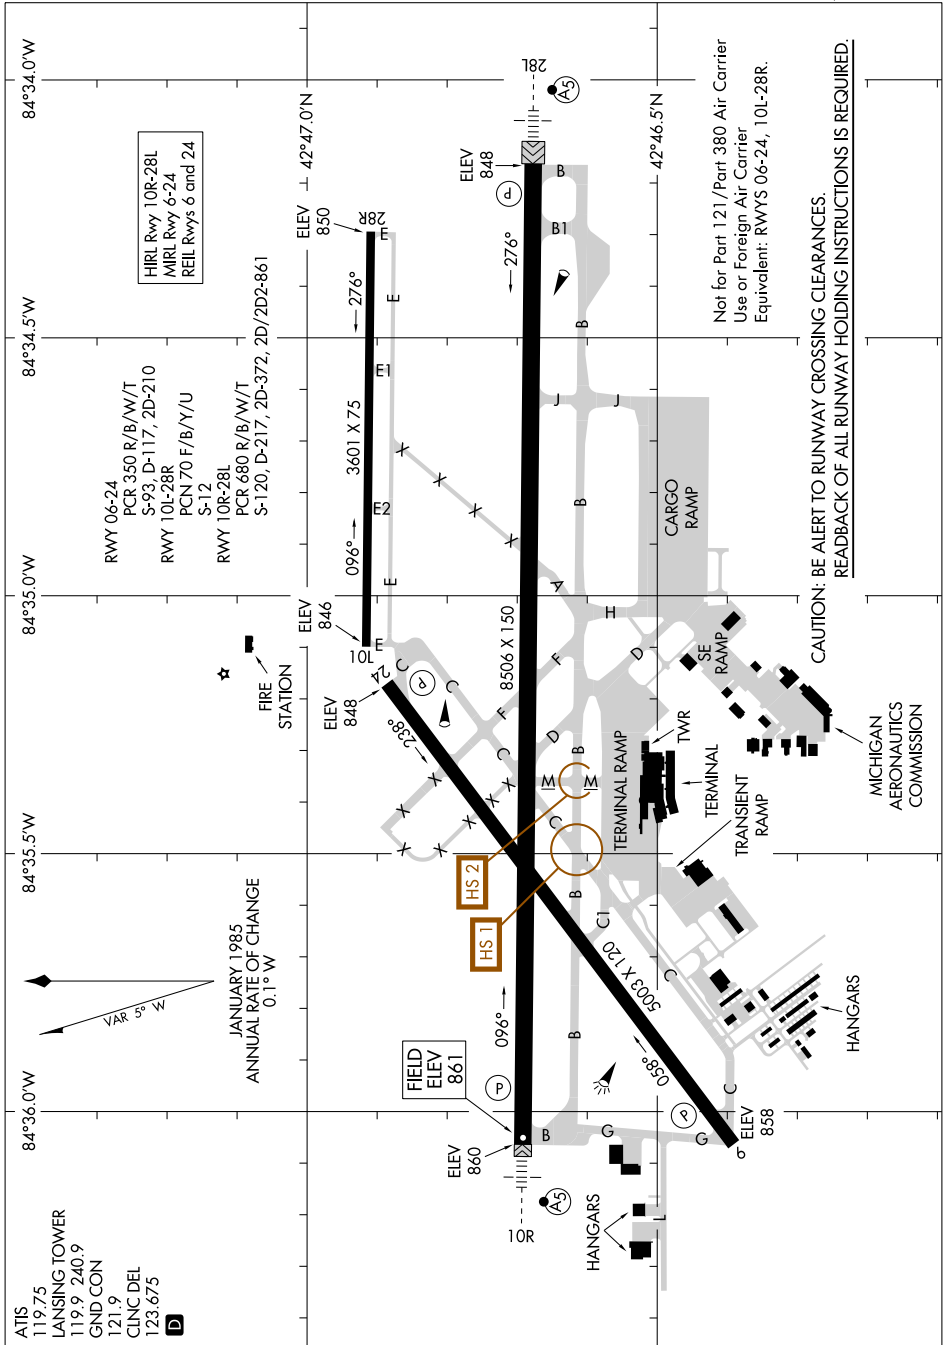

AIRPORT DIAGRAM

AL-224 (FAA)

CAPITAL REGION INTL (L.A.N)
LANSING, MICHIGAN

EC-1, 11 JUN 2026 to 09 JUL 2026

EC-1, 11 JUN 2026 to 09 JUL 2026

AIRPORT DIAGRAM

LANSING, MICHIGAN
CAPITAL REGION INTL (L.A.N)