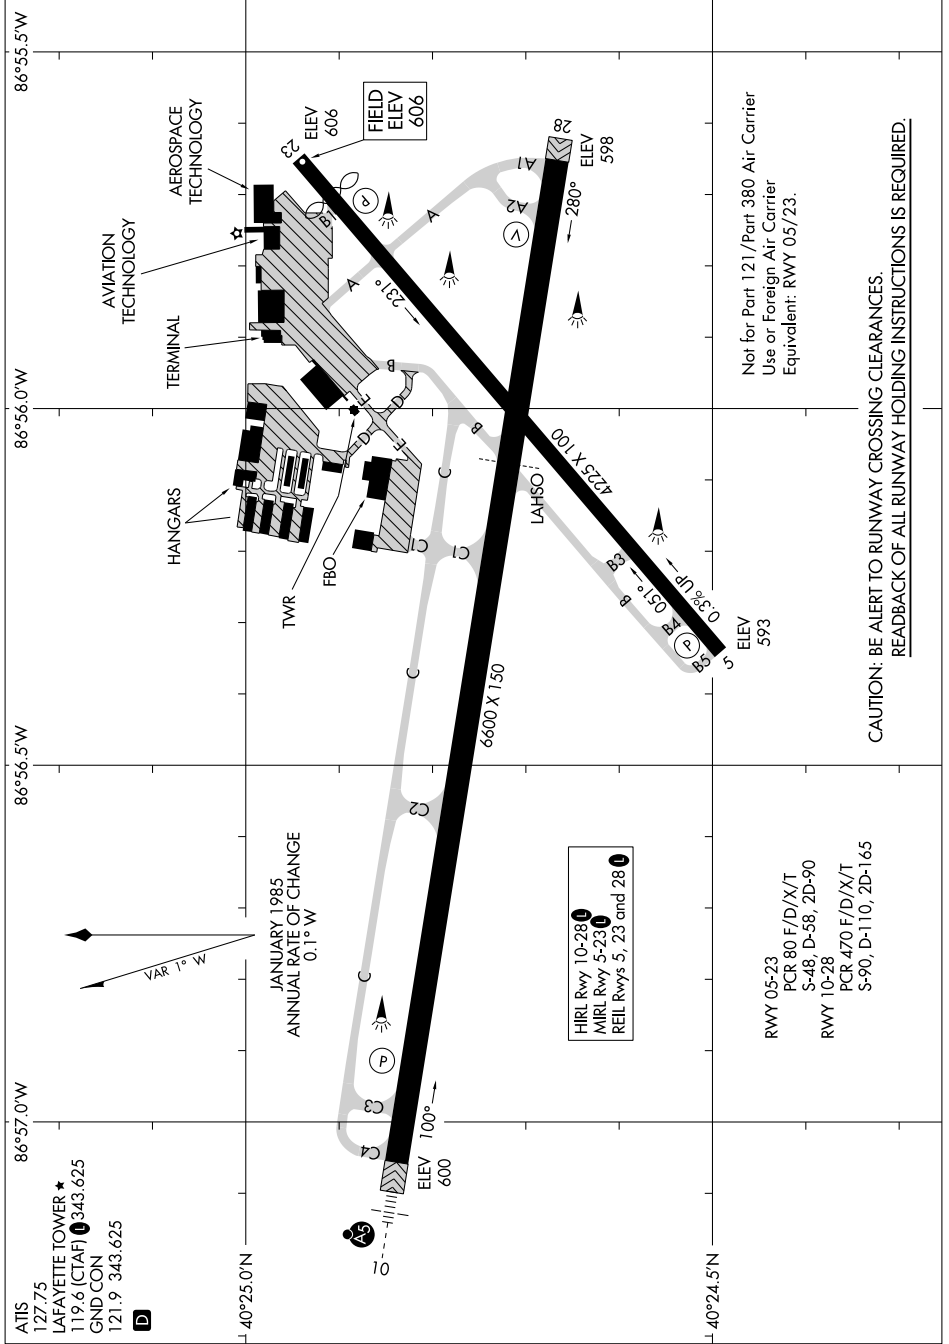

AIRPORT DIAGRAM

AL-220 (FAA)

PURDUE UNIVERSITY (LAF)
LAFAYETTE, INDIANA

EC-2, 11 JUN 2026 to 09 JUL 2026

Not for Part 121/Part 380 Air Carrier
Use or Foreign Air Carrier
Equivalent: RWY 05/23.

CAUTION: BE ALERT TO RUNWAY CROSSING CLEARANCES.
REARBACK OF ALL RUNWAY HOLDING INSTRUCTIONS IS REQUIRED.

RWY 05-23
PCR 80 F/D/X/T
S-48, D-58, 2D-90

RWY 10-28
PCR 470 F/D/X/T
S-90, D-110, 2D-165

AIRPORT DIAGRAM

LAFAYETTE, INDIANA
PURDUE UNIVERSITY (LAF)

EC-2, 11 JUN 2026 to 09 JUL 2026