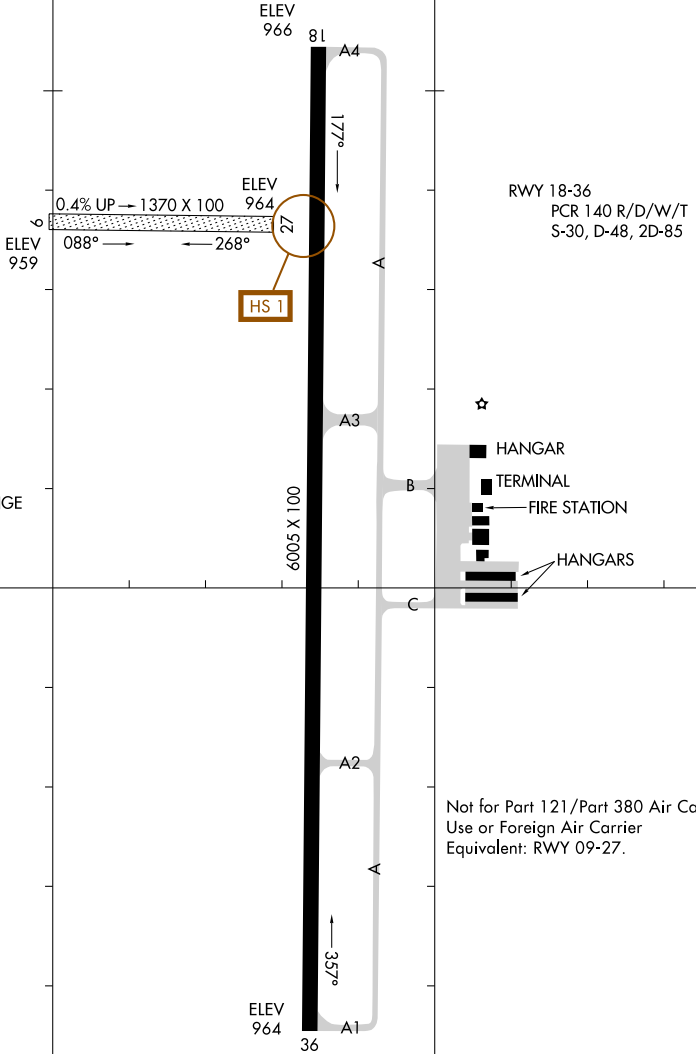

AIRPORT DIAGRAM

AL-217 (FAA)

KIRKSVILLE RGNL (IRK)
KIRKSVILLE, MISSOURI

ASOS
121.125
CTAF/UNICOM
122.8

FIELD
ELEV
966

D

RWY 18-36
PCR 140 R/D/W/T
S-30, D-48, 2D-85

Not for Part 121/Part 380 Air Carrier
Use or Foreign Air Carrier
Equivalent: RWY 09-27.

NC-3, 11 JUN 2026 to 09 JUL 2026

NC-3, 11 JUN 2026 to 09 JUL 2026

AIRPORT DIAGRAM

KIRKSVILLE, MISSOURI
KIRKSVILLE RGNL (IRK)