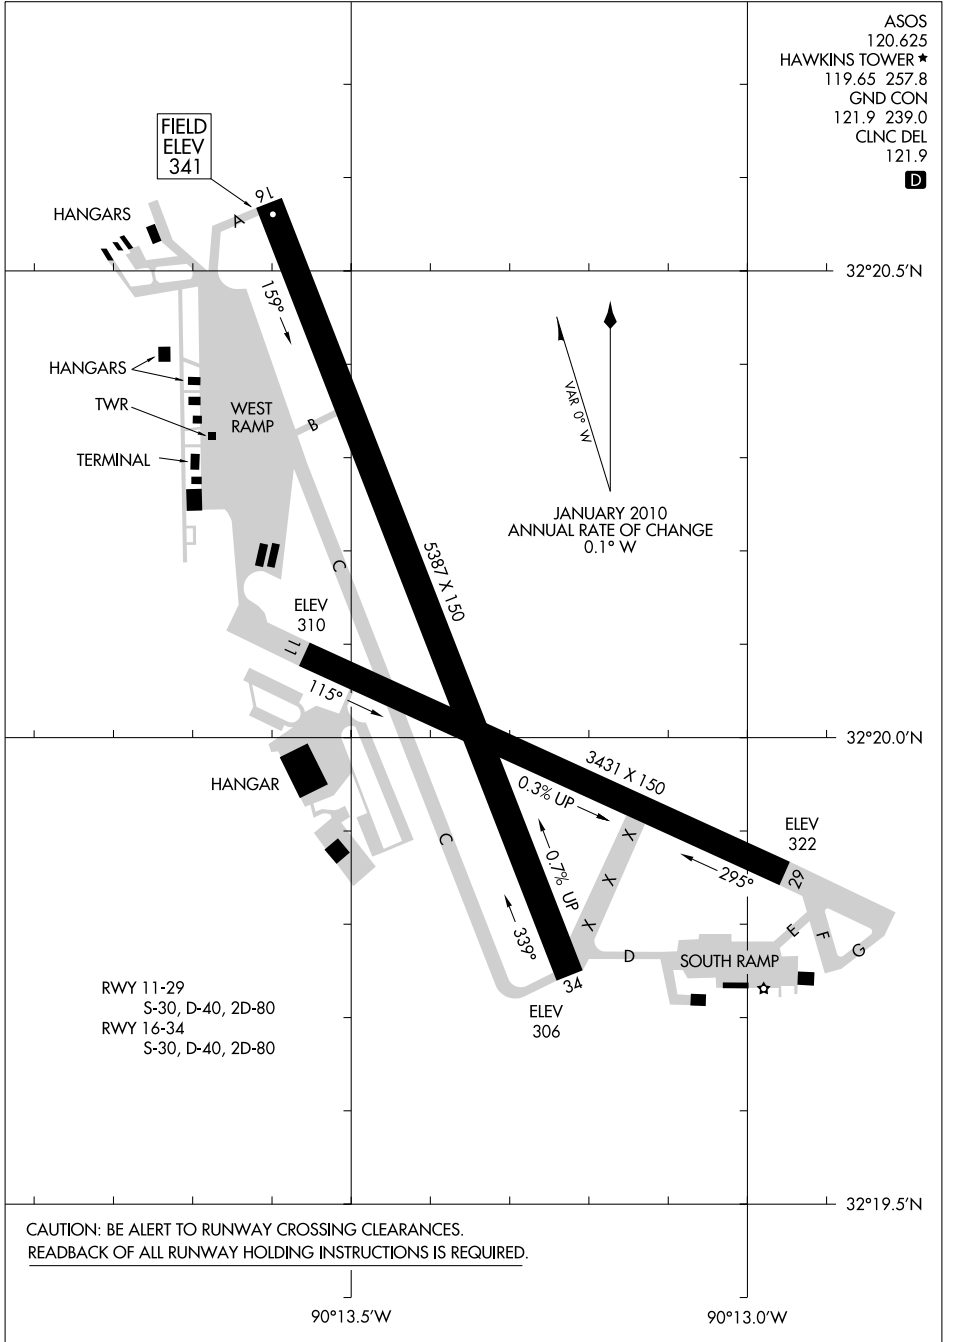

AIRPORT DIAGRAM

AL-206 (FAA)

HAWKINS FLD (HKS)
JACKSON, MISSISSIPPI

ASOS 120.625
 HAWKINS TOWER ★ 119.65 257.8
 GND CON 121.9 239.0
 CLNC DEL 121.9

D

SC-4, 11 JUN 2026 to 09 JUL 2026

SC-4, 11 JUN 2026 to 09 JUL 2026

CAUTION: BE ALERT TO RUNWAY CROSSING CLEARANCES.
 READBACK OF ALL RUNWAY HOLDING INSTRUCTIONS IS REQUIRED.

AIRPORT DIAGRAM

JACKSON, MISSISSIPPI
HAWKINS FLD (HKS)