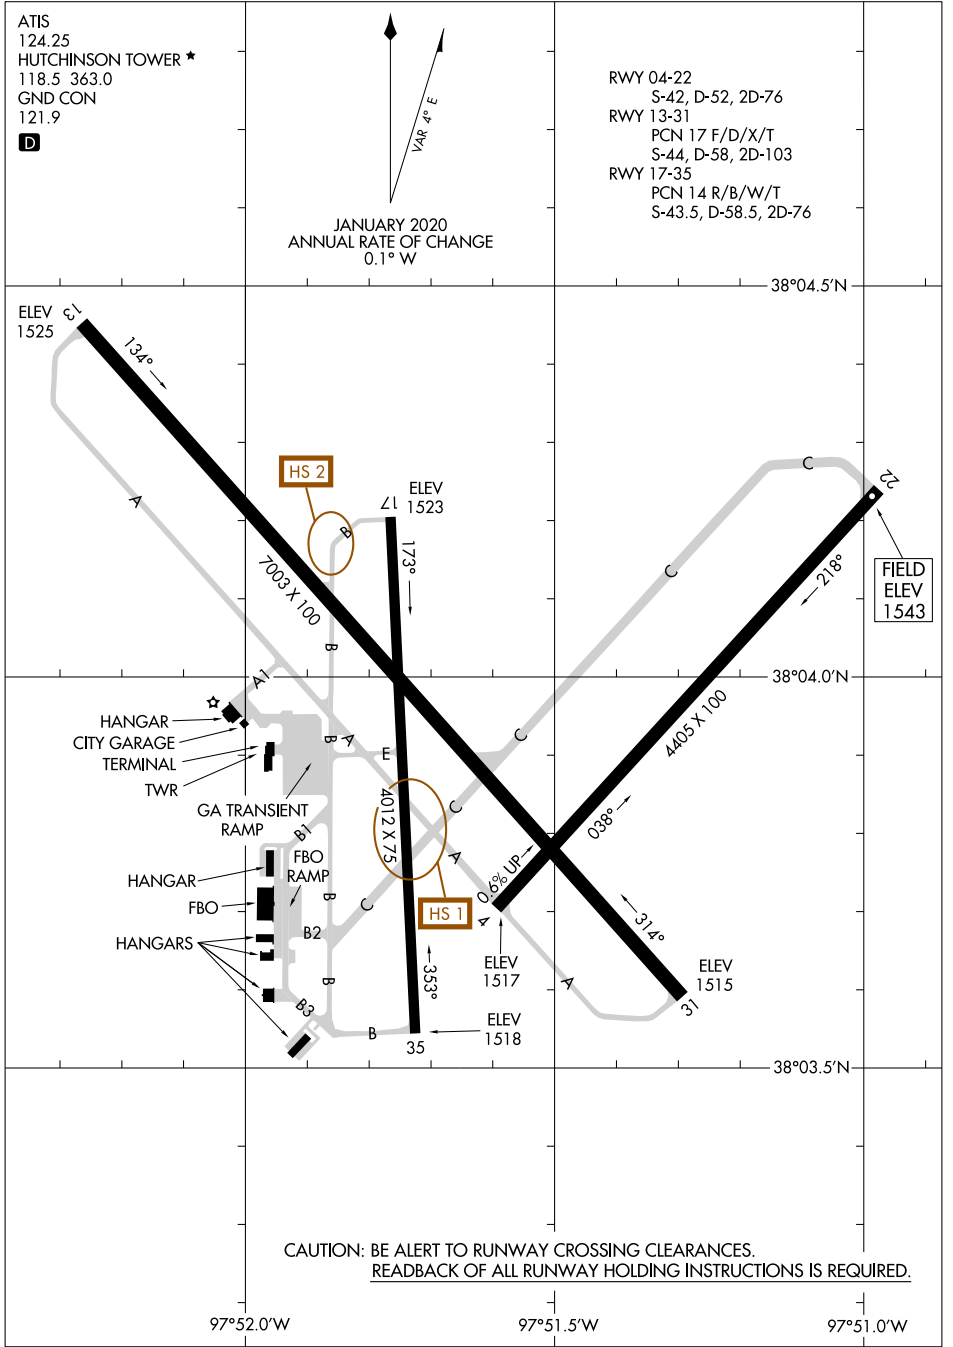

# AIRPORT DIAGRAM

HUTCHINSON RGNL (HUT)  
HUTCHINSON, KANSAS

AL-200 (FAA)

ATIS  
124.25  
HUTCHINSON TOWER ★  
118.5 363.0  
GND CON  
121.9

RWY 04-22  
S-42, D-52, 2D-76  
RWY 13-31  
PCN 17 F/D/X/T  
S-44, D-58, 2D-103  
RWY 17-35  
PCN 14 R/B/W/T  
S-43.5, D-58.5, 2D-76

NC-2, 11 JUN 2026 to 09 JUL 2026

NC-2, 11 JUN 2026 to 09 JUL 2026

CAUTION: BE ALERT TO RUNWAY CROSSING CLEARANCES.  
READBACK OF ALL RUNWAY HOLDING INSTRUCTIONS IS REQUIRED.

# AIRPORT DIAGRAM

HUTCHINSON, KANSAS  
HUTCHINSON RGNL (HUT)