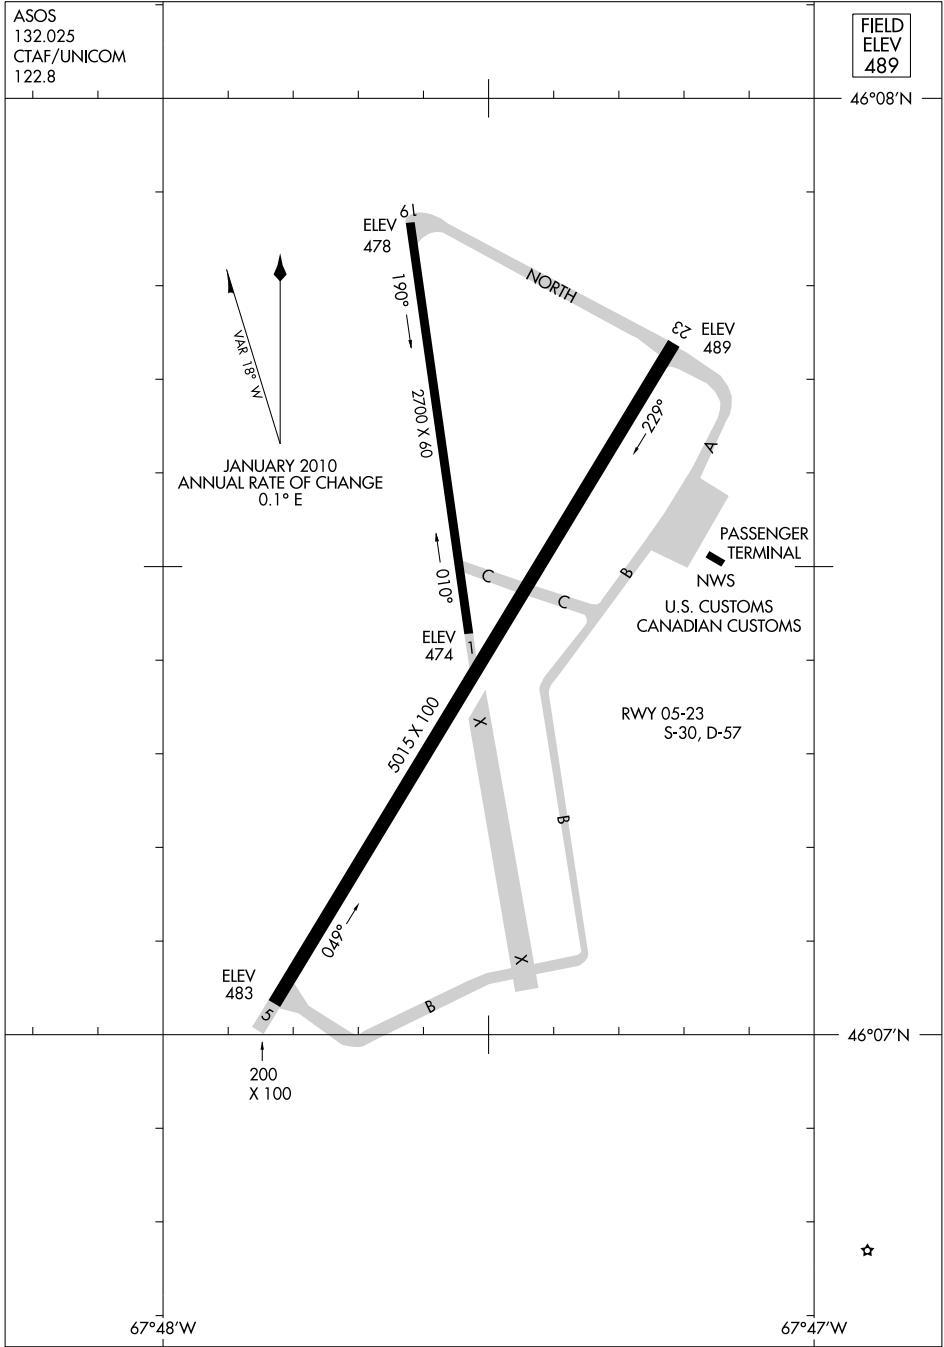

26134

AIRPORT DIAGRAM

AL-196 (FAA)

HOULTON INTL (HUL)
HOULTON, MAINE

ASOS
132.025
CTAF/UNICOM
122.8

FIELD
ELEV
489

46°08'N

JANUARY 2010
ANNUAL RATE OF CHANGE
0.1° E

NE-1, 11 JUN 2026 to 09 JUL 2026

NE-1, 11 JUN 2026 to 09 JUL 2026

AIRPORT DIAGRAM

26134

HOULTON, MAINE
HOULTON INTL (HUL)